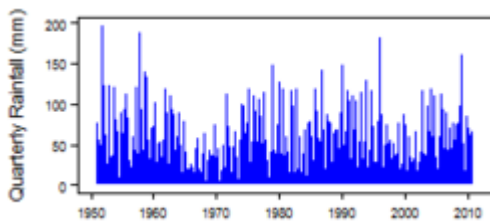

Climate for BWk region (arid desert (cold) / désert aride (froid))

Climate for BWh region (arid desert (hot) / désert aride (chaud))