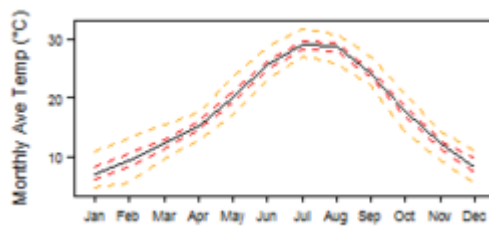

Climate for BWk region (arid desert (cold) / désert aride (froid))

Climate for BWh region (arid desert (hot) / désert aride (chaud))