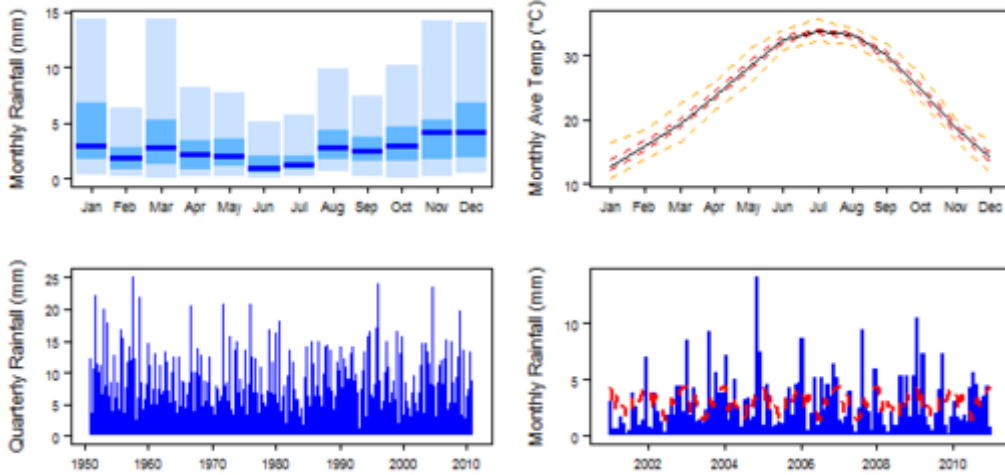

Retrieved from '<http://earthwise.bgs.ac.uk/index.php?title=Climate_of_Algeria&oldid=35304>'
Categories:

- [Africa Groundwater Atlas](#)
- [Climate](#)

Navigation menu

Personal tools

- Not logged in
- [Talk](#)
- [Contributions](#)
- [Log in](#)
- [Request account](#)

Namespaces

- [Page](#)
- [Discussion](#)

☐

Variants

Views

- [Read](#)
- [View source](#)
- [View history](#)
- [PDF Export](#)

☐