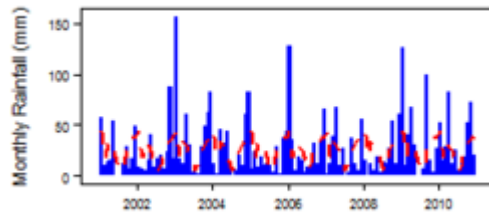

Climate for Csa region (temperate with dry summer / Tempéré avec l'été sec)

Climate for BSk region (arid steppe (cold) / steppe aride (froid))

Climate for BSh region (arid steppe (hot) / steppe aride (chaud))