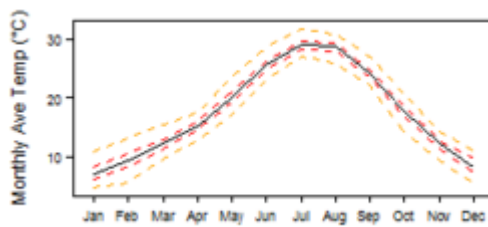

Climate for BWk region (arid desert (cold) / désert aride (froid))

Climate for BWh region (arid desert (hot) / désert aride (chaud))