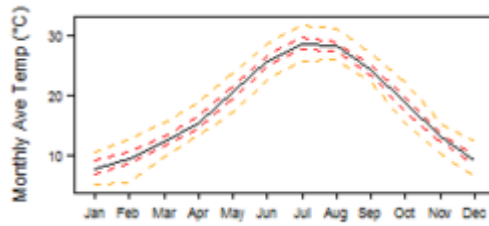

Climate for Csa region (temperate with dry summer / Tempéré avec l'été sec)

Climate for BSk region (arid steppe (cold) / steppe aride (froid))

Climate for BSh region (arid steppe (hot) / steppe aride (chaud))