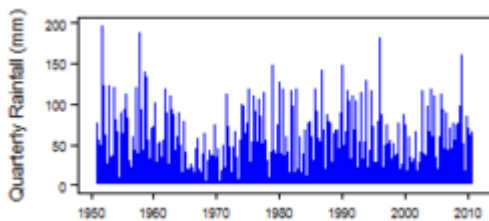

Climate for BWk region (arid desert (cold) / désert aride (froid))

Climate for BWh region (arid desert (hot) / désert aride (chaud))