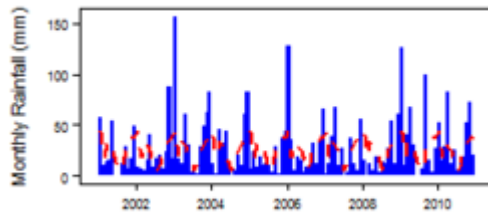

Climate for Csa region (temperate with dry summer / Tempéré avec l'été sec)

Climate for BSk region (arid steppe (cold) / steppe aride (froid))

Climate for BSh region (arid steppe (hot) / steppe aride (chaud))