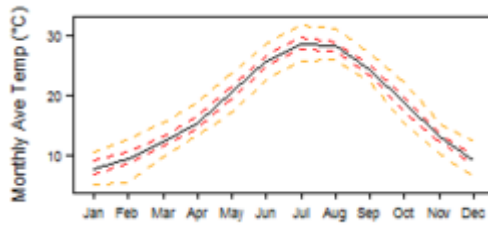

Climate for Csa region (temperate with dry summer / Tempéré avec l'été sec)

Climate for BSk region (arid steppe (cold) / steppe aride (froid))

Climate for BSh region (arid steppe (hot) / steppe aride (chaud))