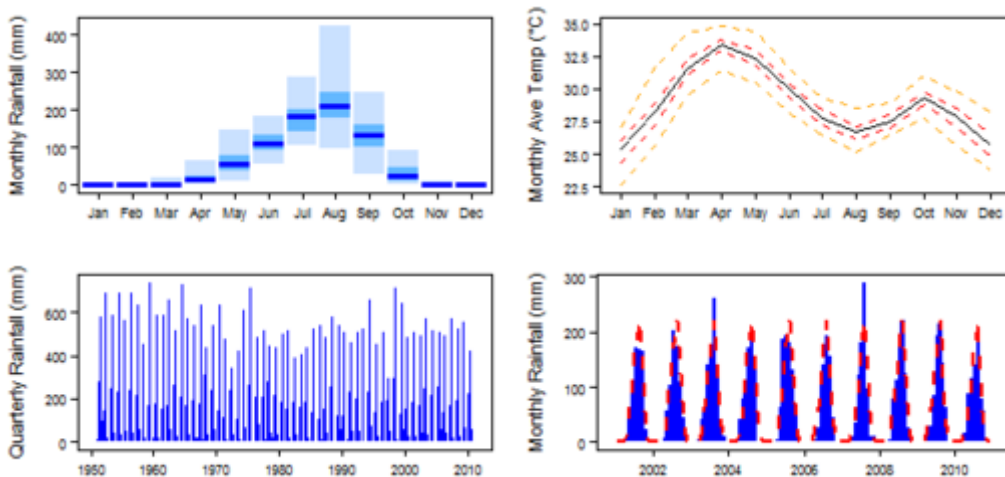

Climate for BSh region (Arid Steppe (Hot) / Steppe Aride (Chaud))

Retrieved from '<http://earthwise.bgs.ac.uk/index.php?title=Climate_of_Benin&oldid=54078>'
Categories:

- [Africa Groundwater Atlas](#)
- [Climate](#)

Navigation menu

Personal tools

- Not logged in
- [Talk](#)
- [Contributions](#)
- [Log in](#)
- [Request account](#)