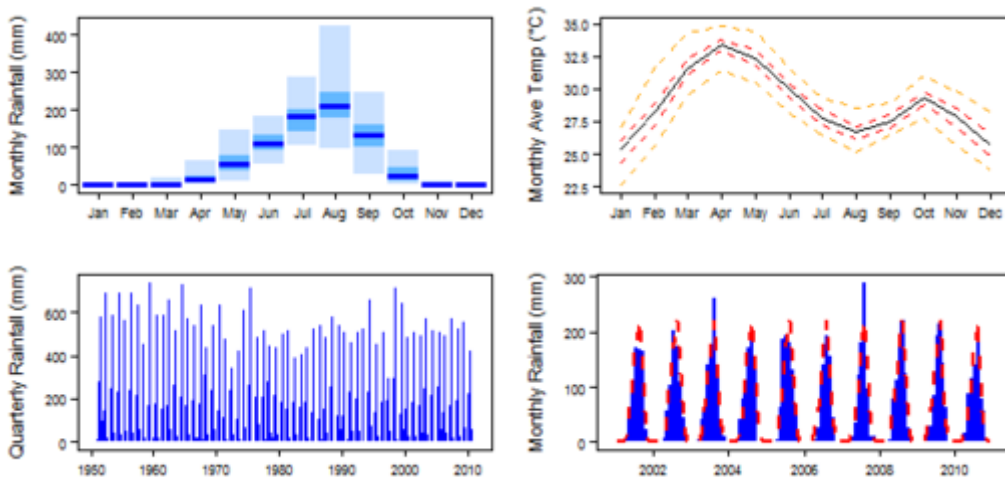

Climate for BSh region (Arid Steppe (Hot) / Steppe Aride (Chaud))

Retrieved from '<http://earthwise.bgs.ac.uk/index.php?title=Climate_of_Benin&oldid=38631>'
Categories:

- [Africa Groundwater Atlas](#)
- [Climate](#)

Navigation menu

Personal tools

- Not logged in
- [Talk](#)
- [Contributions](#)
- [Log in](#)
- [Request account](#)