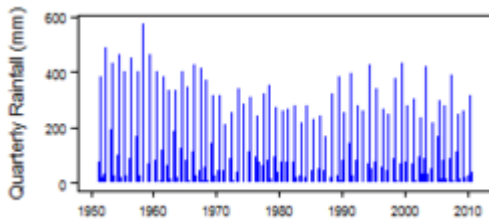

Climate for BWh region (Arid Desert (hot) / Désert Aride (chaud))

Retrieved from '<http://earthwise.bgs.ac.uk/index.php?title=Climate_of_Burkina_Faso&oldid=34804>'
Categories:

- [Africa Groundwater Atlas](#)
- [Climate](#)

Navigation menu

Personal tools

- Not logged in
- [Talk](#)
- [Contributions](#)
- [Log in](#)
- [Request account](#)

Namespaces

- [Page](#)
- [Discussion](#)

☐