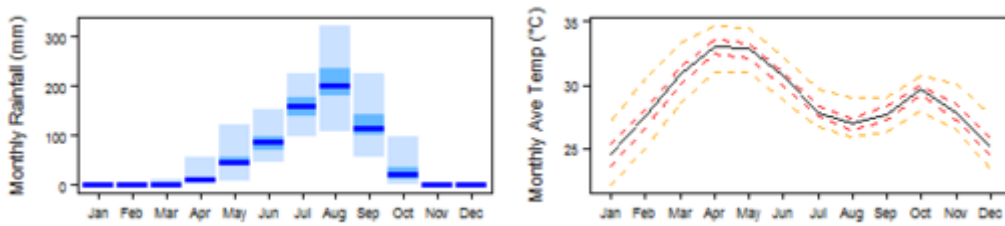

Climate for BSh region (Arid Steppe (hot) / Steppe Aride (chaud))