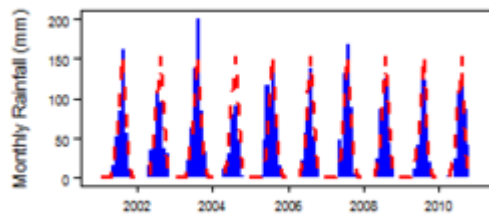

Climate for BWh region (Arid Desert (hot) / Désert Aride (chaud))

Retrieved from '<http://earthwise.bgs.ac.uk/index.php?title=Climate_of_Burkina_Faso&oldid=34804>'
Categories:

- [Africa Groundwater Atlas](#)
- [Climate](#)

Navigation menu

Personal tools

- Not logged in
- [Talk](#)
- [Contributions](#)
- [Log in](#)
- [Request account](#)

Namespaces

- [Page](#)
- [Discussion](#)

☐