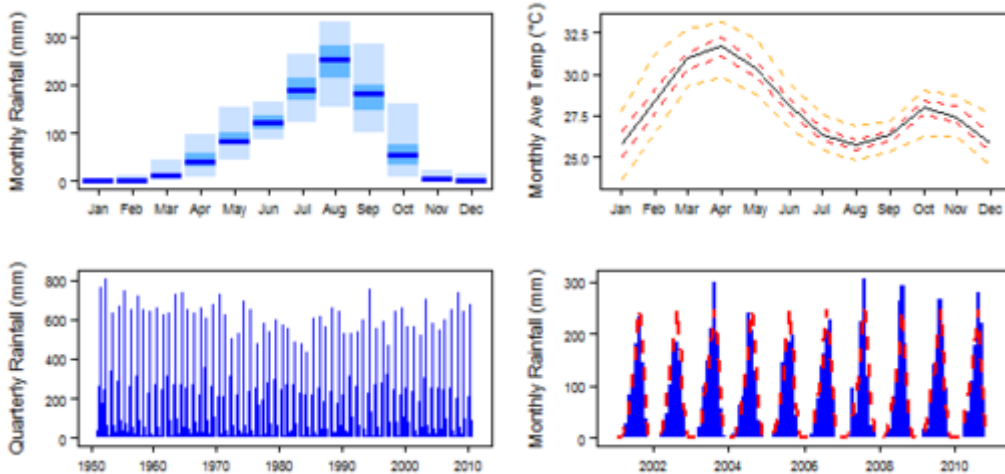

Climate for Aw region (Tropical Savannah / Savane Tropicale)