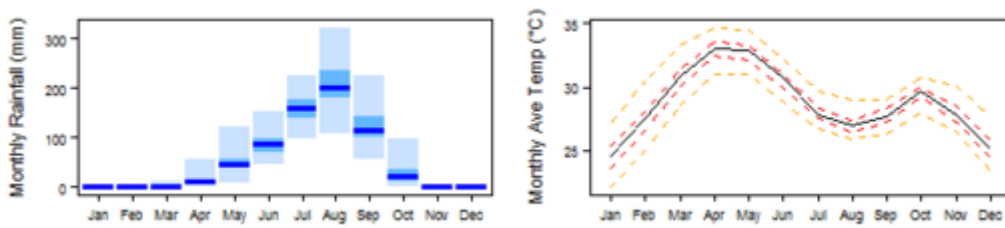

Climate for BSh region (Arid Steppe (hot) / Steppe Aride (chaud))