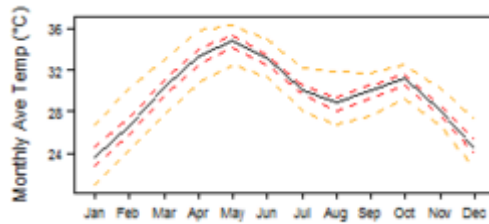

Climate for Aw region (Tropical Savannah / Savane Tropicale)

Climate for BSh region (Arid Steppe (hot) / Steppe Aride (chaud))

Climate for BWh region (Arid Desert (hot) / Désert Aride (chaud))

Retrieved from 'http://earthwise.bgs.ac.uk/index.php?title=Climate_of_Burkina_Faso&oldid=34804'
 Categories: