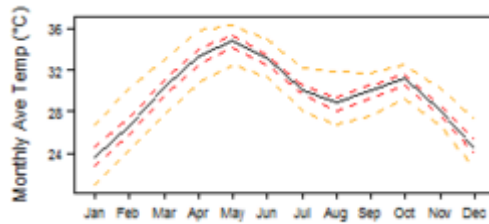

Climate for BWh region (Arid Desert (hot) / Désert Aride (chaud))

Retrieved from '<http://earthwise.bgs.ac.uk/index.php?title=Climate_of_Burkina_Faso&oldid=34804>'
Categories:

- [Africa Groundwater Atlas](#)
- [Climate](#)

Navigation menu

Personal tools

- Not logged in
- [Talk](#)
- [Contributions](#)
- [Log in](#)
- [Request account](#)

Namespaces

- [Page](#)
- [Discussion](#)

☐