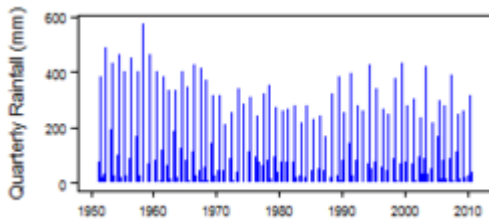

Climate for Aw region (Tropical Savannah / Savane Tropicale)

Climate for BSh region (Arid Steppe (hot) / Steppe Aride (chaud))

Climate for BWh region (Arid Desert (hot) / Désert Aride (chaud))

Retrieved from 'http://earthwise.bgs.ac.uk/index.php?title=Climate_of_Burkina_Faso&oldid=34804'
 Categories: