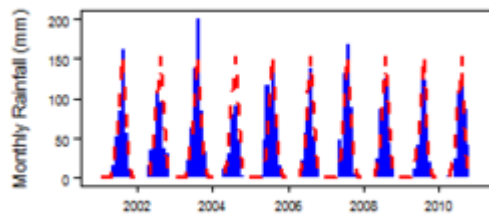

Climate for Aw region (Tropical Savannah / Savane Tropicale)

Climate for BSh region (Arid Steppe (hot) / Steppe Aride (chaud))

Climate for BWh region (Arid Desert (hot) / Désert Aride (chaud))

Retrieved from 'http://earthwise.bgs.ac.uk/index.php?title=Climate_of_Burkina_Faso&oldid=34804'
 Categories: