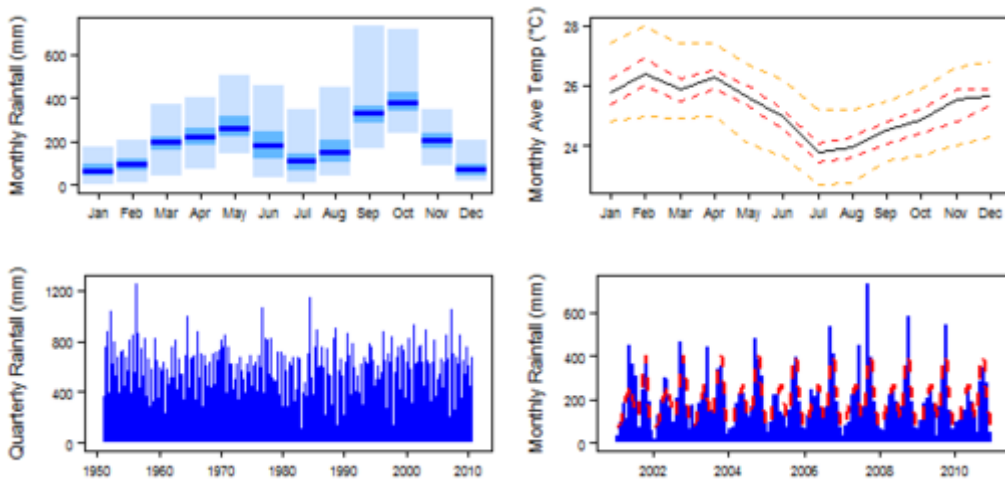

Climate for Af region (tropical rainforest / forêt tropicale)