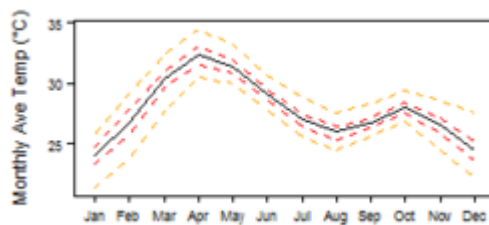

Climate for Af region (tropical rainforest / forêt tropicale)

Climate for Am region (tropical monsoon / mousson tropicale)

Climate for Aw region (tropical savannah / savane tropicale)

Climate for BSh region (arid steppe (hot) / steppe aride (chaud))