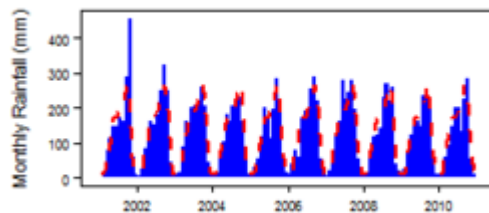

Climate for Af region (tropical rainforest / forêt tropicale)

Climate for Am region (tropical monsoon / mousson tropicale)

Climate for Aw region (tropical savannah / savane tropicale)

Climate for BSh region (arid steppe (hot) / steppe aride (chaud))