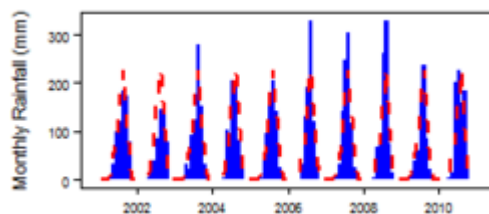

Climate for Af region (tropical rainforest / forêt tropicale)

Climate for Am region (tropical monsoon / mousson tropicale)

Climate for Aw region (tropical savannah / savane tropicale)

Climate for BSh region (arid steppe (hot) / steppe aride (chaud))