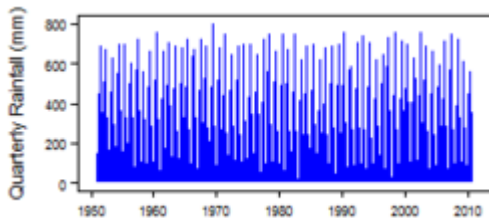

Climate for Af region (tropical rainforest / forêt tropicale)

Climate for Am region (tropical monsoon / mousson tropicale)

Climate for Aw region (tropical savannah / savane tropicale)

Climate for BSh region (arid steppe (hot) / steppe aride (chaud))