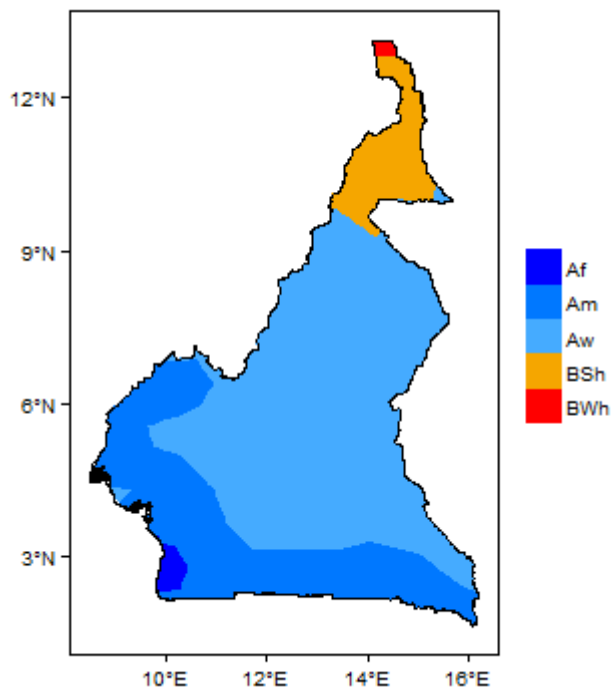

Climate for Af region (tropical rainforest / forêt tropicale)

Climate for Am region (tropical monsoon / mousson tropicale)