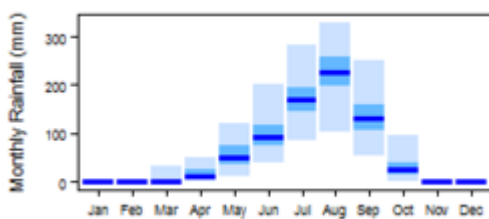

Climate for Af region (tropical rainforest / forêt tropicale)

Climate for Am region (tropical monsoon / mousson tropicale)

Climate for Aw region (tropical savannah / savane tropicale)

Climate for BSh region (arid steppe (hot) / steppe aride (chaud))