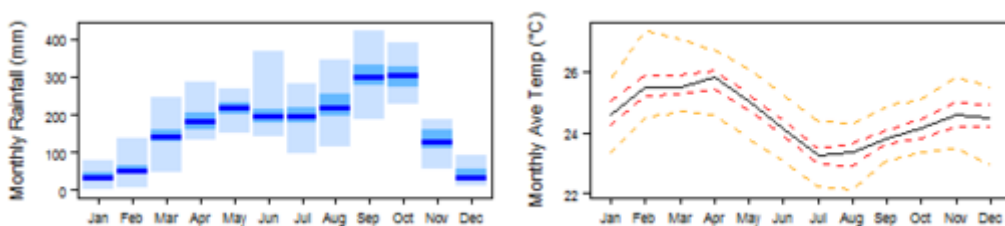

Climate for Am region (tropical monsoon / mousson tropicale)