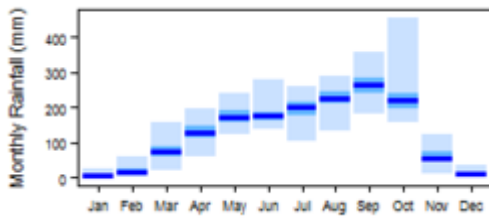

Climate for Af region (tropical rainforest / forêt tropicale)

Climate for Am region (tropical monsoon / mousson tropicale)

Climate for Aw region (tropical savannah / savane tropicale)

Climate for BSh region (arid steppe (hot) / steppe aride (chaud))