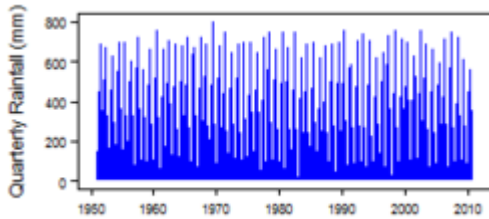

Climate for Af region (tropical rainforest / forêt tropicale)

Climate for Am region (tropical monsoon / mousson tropicale)

Climate for Aw region (tropical savannah / savane tropicale)

Climate for BSh region (arid steppe (hot) / steppe aride (chaud))