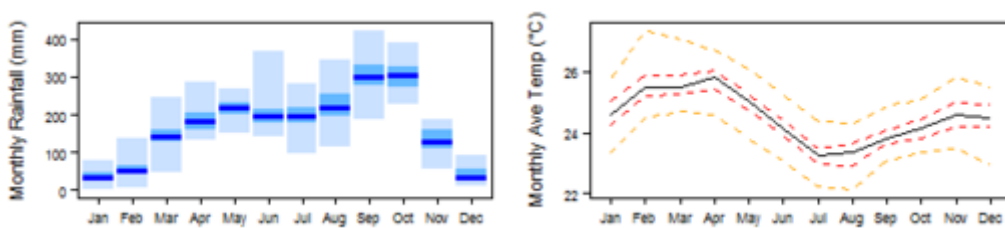

Climate for Af region (tropical rainforest / forêt tropicale)

Climate for Am region (tropical monsoon / mousson tropicale)

Climate for Aw region (tropical savannah / savane tropicale)

Climate for BSh region (arid steppe (hot) / steppe aride (chaud))