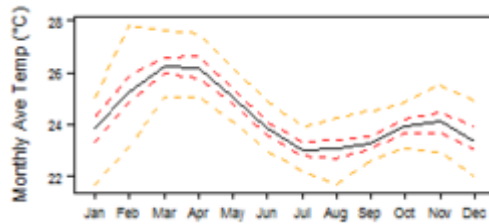

Climate for Af region (tropical rainforest / forêt tropicale)

Climate for Am region (tropical monsoon / mousson tropicale)

Climate for Aw region (tropical savannah / savane tropicale)

Climate for BSh region (arid steppe (hot) / steppe aride (chaud))