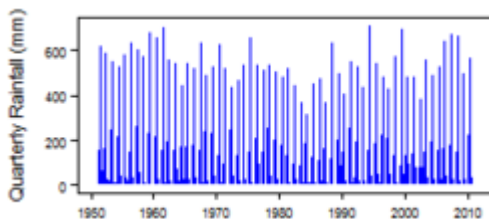

Climate for Af region (tropical rainforest / forêt tropicale)

Climate for Am region (tropical monsoon / mousson tropicale)

Climate for Aw region (tropical savannah / savane tropicale)

Climate for BSh region (arid steppe (hot) / steppe aride (chaud))