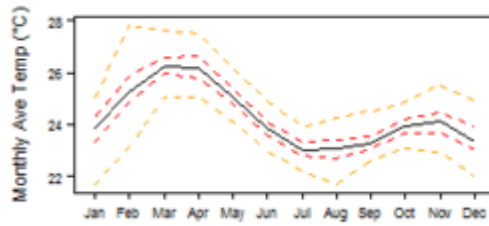

Climate for Af region (tropical rainforest / forêt tropicale)

Climate for Am region (tropical monsoon / mousson tropicale)

Climate for Aw region (tropical savannah / savane tropicale)

Climate for BSh region (arid steppe (hot) / steppe aride (chaud))