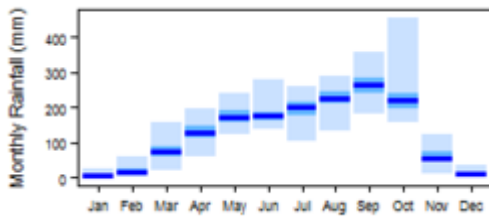

Climate for Af region (tropical rainforest / forêt tropicale)

Climate for Am region (tropical monsoon / mousson tropicale)

Climate for Aw region (tropical savannah / savane tropicale)

Climate for BSh region (arid steppe (hot) / steppe aride (chaud))