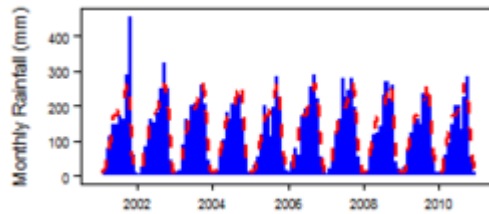

Climate for Af region (tropical rainforest / forêt tropicale)

Climate for Am region (tropical monsoon / mousson tropicale)

Climate for Aw region (tropical savannah / savane tropicale)

Climate for BSh region (arid steppe (hot) / steppe aride (chaud))