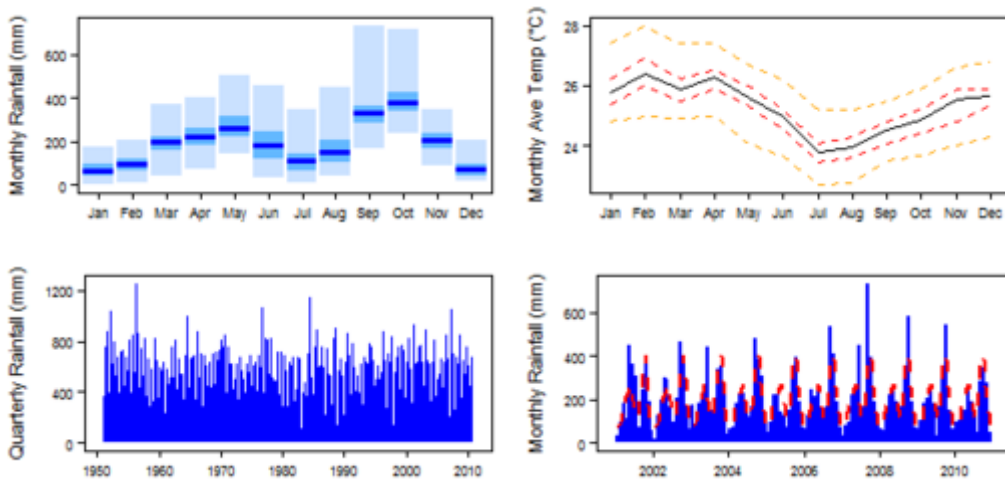

Climate for Af region (tropical rainforest / forêt tropicale)