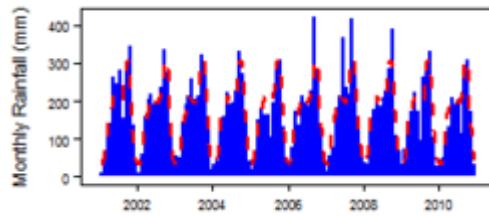

Climate for Af region (tropical rainforest / forêt tropicale)

Climate for Am region (tropical monsoon / mousson tropicale)

Climate for Aw region (tropical savannah / savane tropicale)

Climate for BSh region (arid steppe (hot) / steppe aride (chaud))