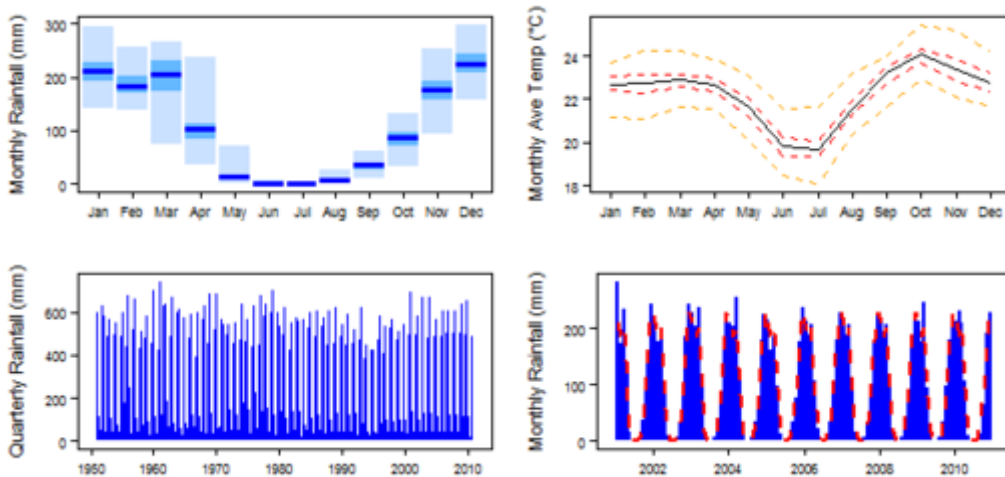

Climate for Af region (Tropical Rainforest)

Climate for Am region (Tropical Monsoon)

Climate for Aw region (Tropical Savannah)

Climate for BSh region (Arid Steppe (hot))

Climate for Cwa region (Temperate with dry winter (hot summer))