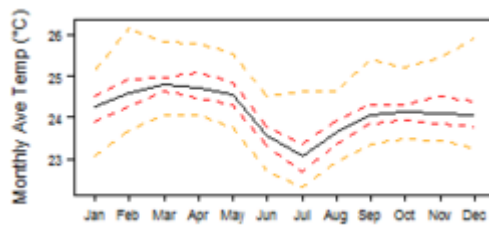

Climate for Aw region (Tropical Savannah)