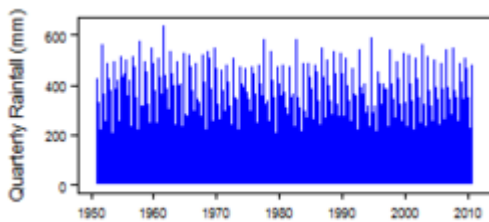

Climate for Af region (Tropical Rainforest)

Climate for Am region (Tropical Monsoon)

Climate for Aw region (Tropical Savannah)

Climate for BSh region (Arid Steppe (hot))

Climate for Cwa region (Temperate with dry winter (hot summer))