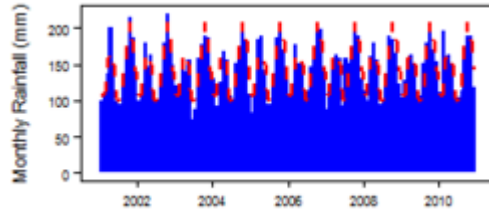

Climate for Am region (Tropical Monsoon)

Climate for Aw region (Tropical Savannah)