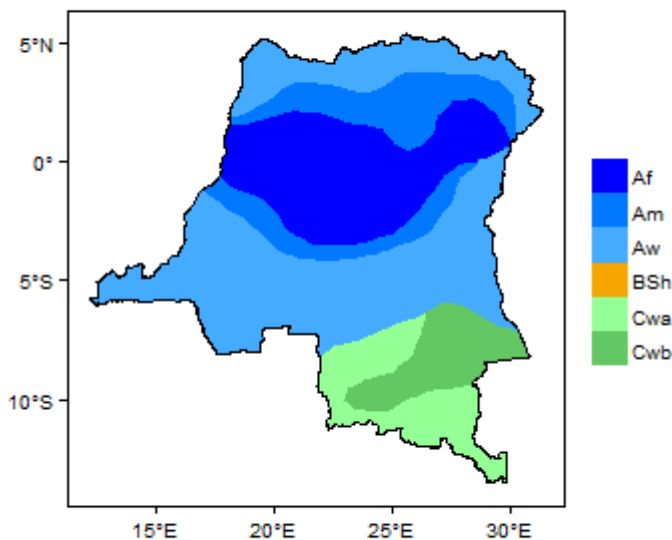

Climate of Democratic Republic of the Congo

From Earthwise

[Jump to navigation](#) [Jump to search](#)

[Africa Groundwater Atlas](#) >> [Hydrogeology by country](#) >> [Hydrogeology of Democratic Republic of the Congo](#) >> Climate of Democratic Republic of the Congo

□

Contents

- [1 Climate zones](#)
  - [1.1 Climate for Af region (Tropical Rainforest)](#)
  - [1.2 Climate for Am region (Tropical Monsoon)](#)
  - [1.3 Climate for Aw region (Tropical Savannah)](#)
  - [1.4 Climate for BSh region (Arid Steppe (hot))](#)
  - [1.5 Climate for Cwa region (Temperate with dry winter (hot summer))](#)
  - [1.6 Climate for Cwb region (Temperate with dry winter (warm summer))](#)

Climate zones

These maps and graphs were developed from the CRU TS 3.21 dataset produced by the Climatic Research Unit at the University of East Anglia, UK. For more information see the [climate resource page](#).

Climate for Af region (Tropical Rainforest)