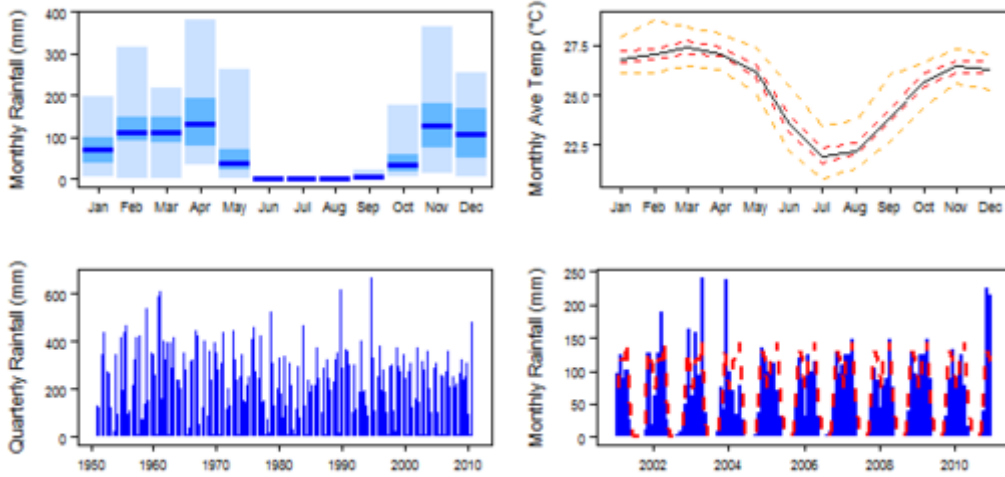

Climate for Af region (Tropical Rainforest)

Climate for Am region (Tropical Monsoon)

Climate for Aw region (Tropical Savannah)

Climate for BSh region (Arid Steppe (hot))

Climate for Cwa region (Temperate with dry winter (hot summer))