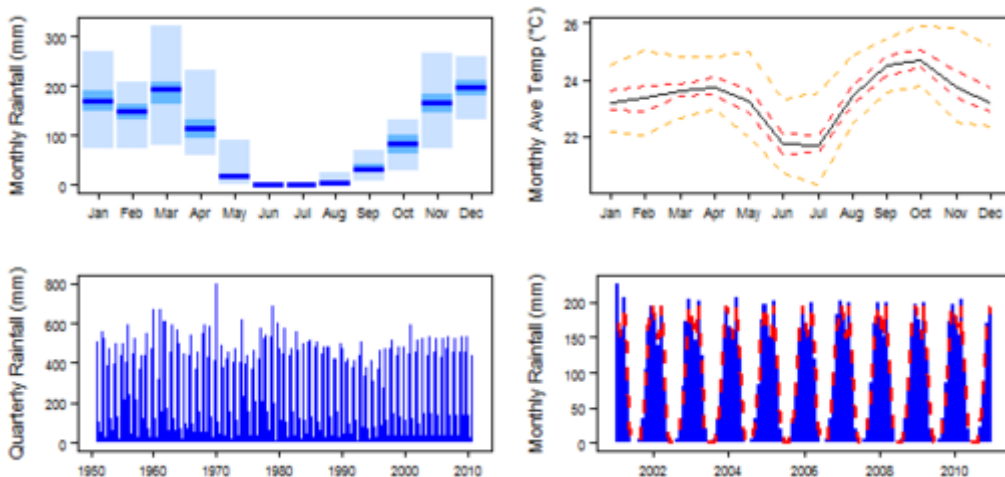

Climate for Cwb region (Temperate with dry winter (warm summer))