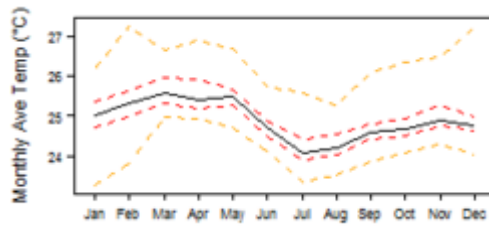

Climate for Am region (Tropical Monsoon)

Climate for Aw region (Tropical Savannah)