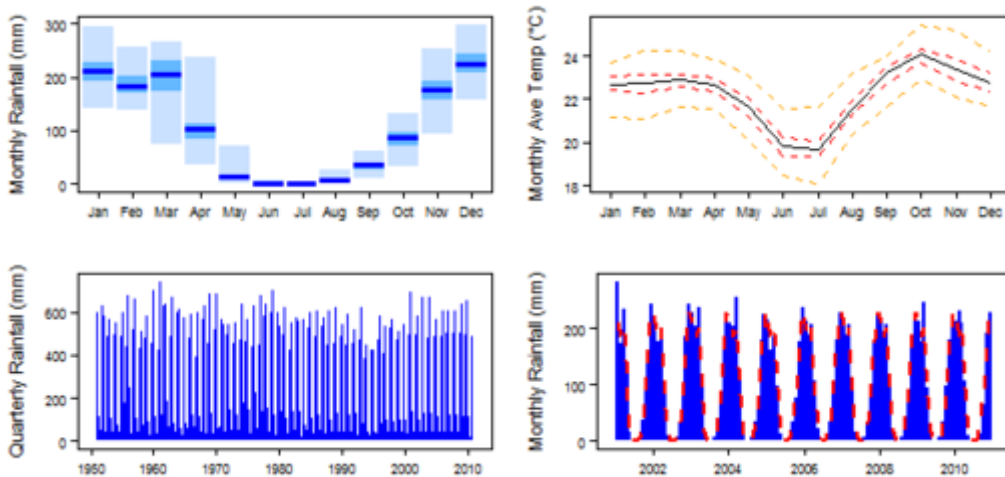

Climate for Cwa region (Temperate with dry winter (hot summer))