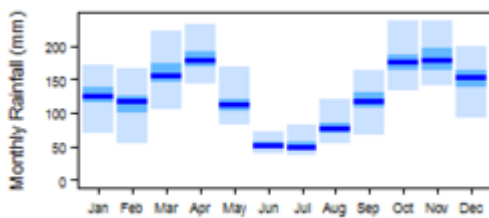

Climate for Af region (Tropical Rainforest)

Climate for Am region (Tropical Monsoon)

Climate for Aw region (Tropical Savannah)

Climate for BSh region (Arid Steppe (hot))

Climate for Cwa region (Temperate with dry winter (hot summer))