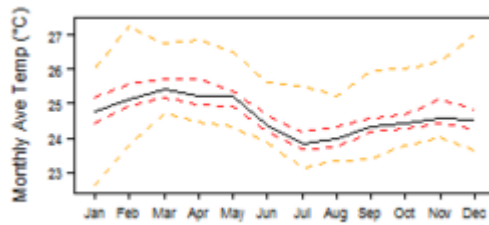

Climate for Am region (Tropical Monsoon)