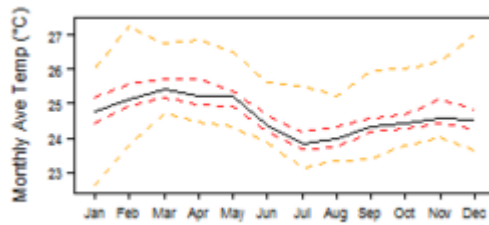

Climate for Af region (Tropical Rainforest)

Climate for Am region (Tropical Monsoon)

Climate for Aw region (Tropical Savannah)

Climate for BSh region (Arid Steppe (hot))

Climate for Cwa region (Temperate with dry winter (hot summer))