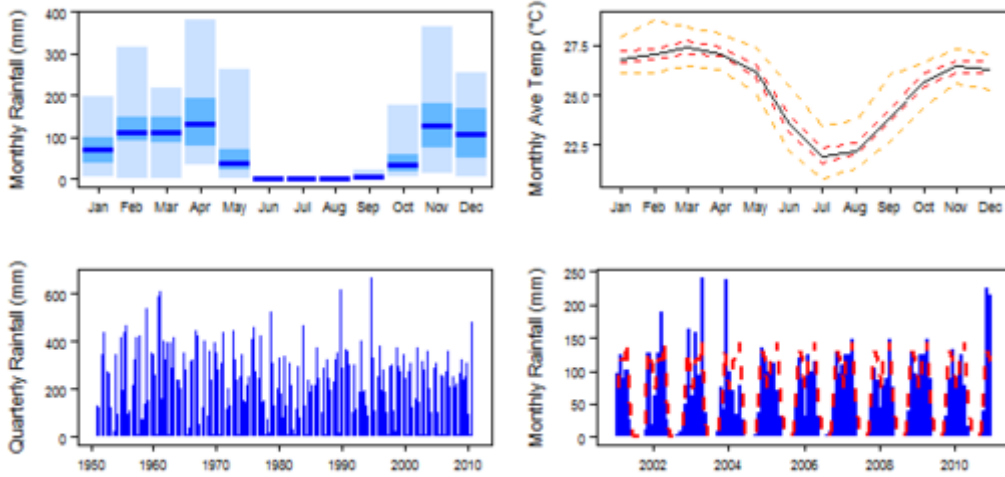

Climate for BSh region (Arid Steppe (hot))