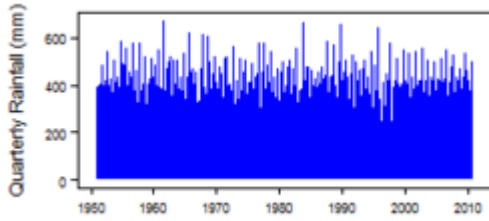

Climate for Am region (Tropical Monsoon)

Climate for Aw region (Tropical Savannah)