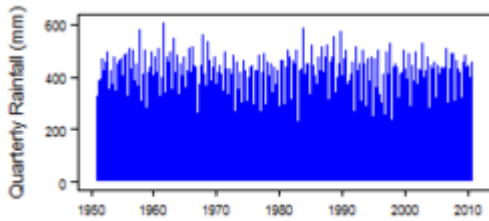

## Climate zones

These maps and graphs were developed from the CRU TS 3.21 dataset produced by the Climatic Research Unit at the University of East Anglia, UK. For more information see the [climate resource page](#).