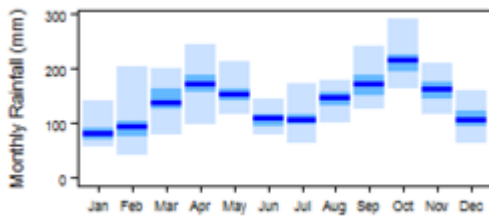

Climate for Af region (Tropical Rainforest)

Climate for Am region (Tropical Monsoon)

Climate for Aw region (Tropical Savannah)

Climate for BSh region (Arid Steppe (hot))

Climate for Cwa region (Temperate with dry winter (hot summer))