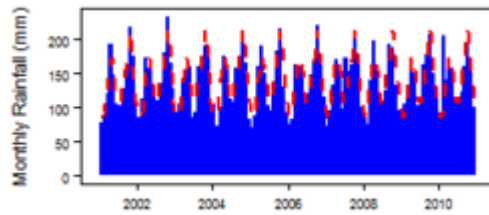

## Climate zones

These maps and graphs were developed from the CRU TS 3.21 dataset produced by the Climatic Research Unit at the University of East Anglia, UK. For more information see the [climate resource page](#).