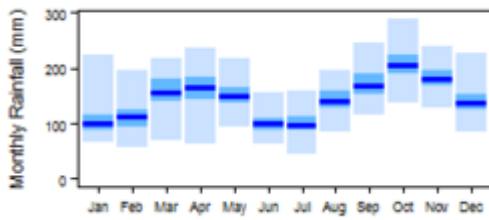

Climate for Am region (Tropical Monsoon)

Climate for Aw region (Tropical Savannah)