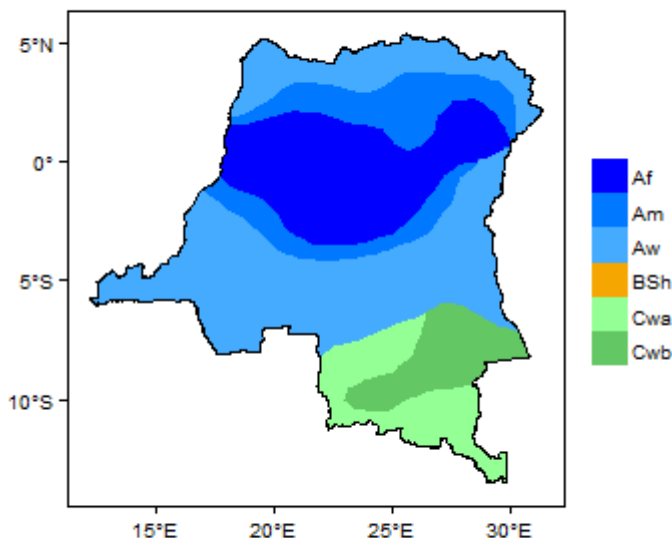

Climate of Democratic Republic of the Congo

From Earthwise

[Jump to navigation](#) [Jump to search](#)

[Africa Groundwater Atlas](#) >> [Hydrogeology by country](#) >> [Hydrogeology of Democratic Republic of the Congo](#) >> Climate of Democratic Republic of the Congo

□

Contents

- [1 Climate zones](#)
  - [1.1 Climate for Af region (Tropical Rainforest)](#)
  - [1.2 Climate for Am region (Tropical Monsoon)](#)
  - [1.3 Climate for Aw region (Tropical Savannah)](#)
  - [1.4 Climate for BSh region (Arid Steppe (hot))](#)
  - [1.5 Climate for Cwa region (Temperate with dry winter (hot summer))](#)
  - [1.6 Climate for Cwb region (Temperate with dry winter (warm summer))](#)

Climate zones

These maps and graphs were developed from the CRU TS 3.21 dataset produced by the Climatic Research Unit at the University of East Anglia, UK. For more information see the [climate resource page](#).

Climate for Af region (Tropical Rainforest)