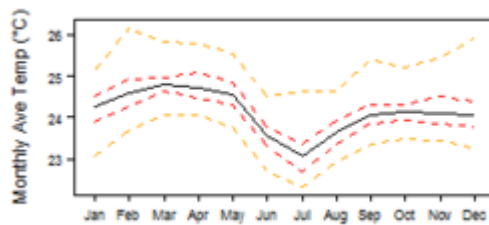

Climate for Af region (Tropical Rainforest)

Climate for Am region (Tropical Monsoon)

Climate for Aw region (Tropical Savannah)

Climate for BSh region (Arid Steppe (hot))

Climate for Cwa region (Temperate with dry winter (hot summer))