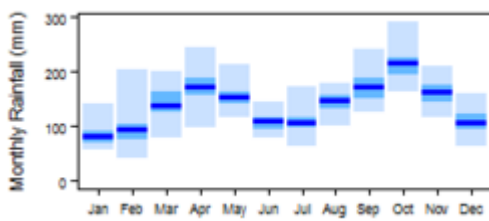

Climate for Am region (Tropical Monsoon)