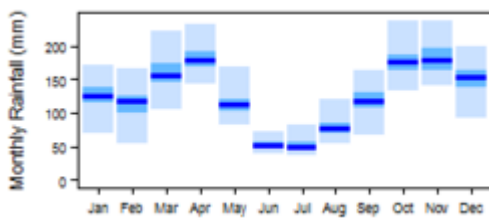

Climate for Aw region (Tropical Savannah)