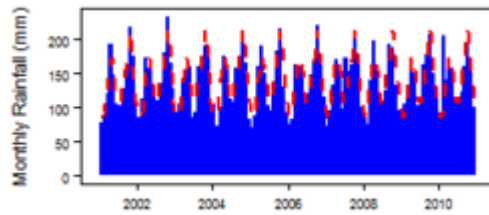

Climate for Af region (Tropical Rainforest)

Climate for Am region (Tropical Monsoon)

Climate for Aw region (Tropical Savannah)

Climate for BSh region (Arid Steppe (hot))

Climate for Cwa region (Temperate with dry winter (hot summer))