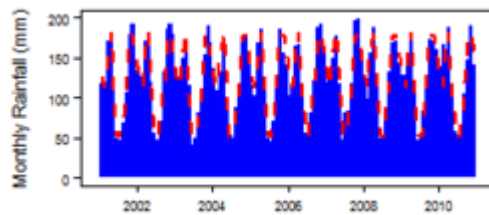

Climate for Af region (Tropical Rainforest)

Climate for Am region (Tropical Monsoon)

Climate for Aw region (Tropical Savannah)

Climate for BSh region (Arid Steppe (hot))

Climate for Cwa region (Temperate with dry winter (hot summer))