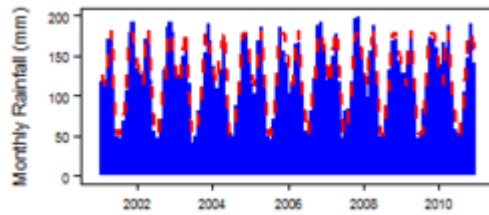

Climate for Aw region (Tropical Savannah)