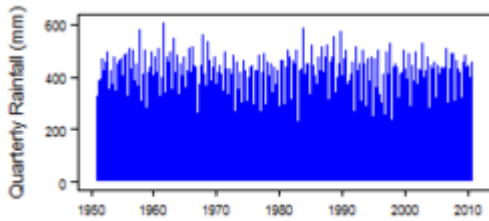

Climate for Af region (Tropical Rainforest)

Climate for Am region (Tropical Monsoon)

Climate for Aw region (Tropical Savannah)

Climate for BSh region (Arid Steppe (hot))

Climate for Cwa region (Temperate with dry winter (hot summer))