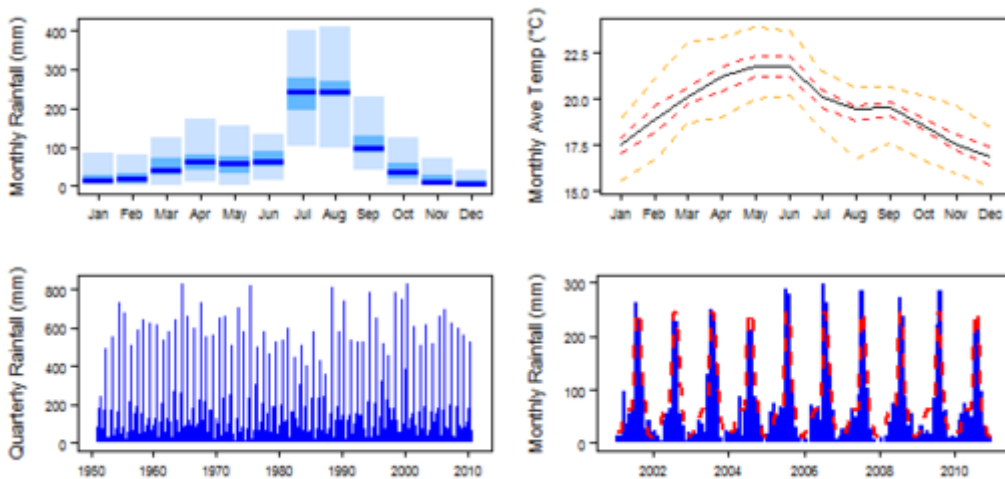

Climate for Am region (Tropical Monsoon)

Climate for Aw region (Tropical Savannah)

Climate for BSh region (Arid Steppe (hot))

Climate for BWh region (Arid Desert (hot))

Climate for Cfb region (Temperate without dry season (warm summer))

Climate for Csa region (Temperate with dry summer (hot summer))

Climate for Csb region (Temperate with dry summer (warm summer))

Climate for Cwa region (Temperate with dry winter (hot summer))

Climate for Cwb region (Temperate with dry winter (warm summer))