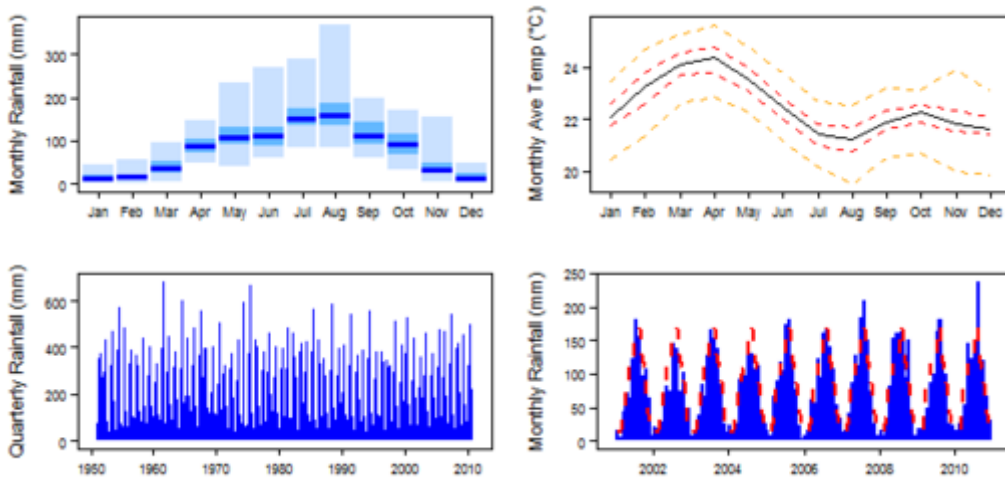

Climate for Am region (Tropical Monsoon)

Climate for Aw region (Tropical Savannah)

Climate for BSh region (Arid Steppe (hot))

Climate for BWh region (Arid Desert (hot))

Climate for Cfb region (Temperate without dry season (warm summer))