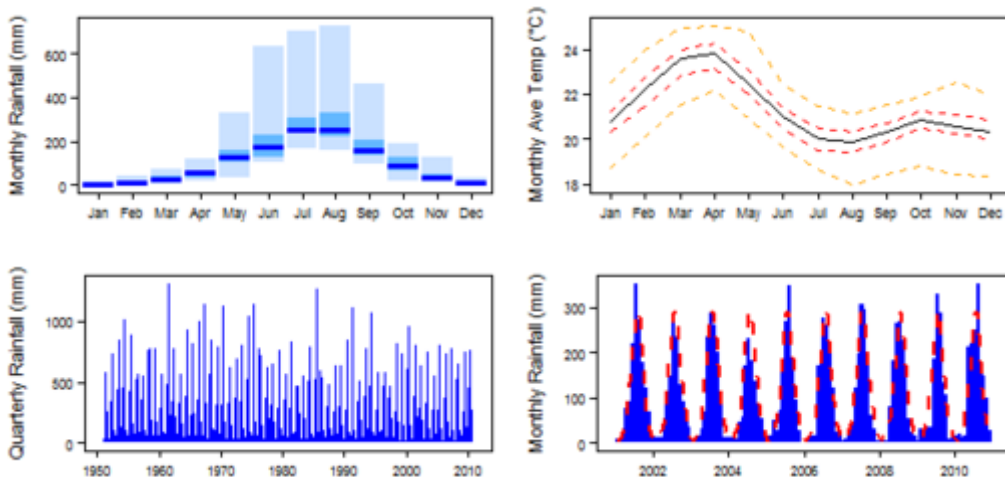

Climate for Am region (Tropical Monsoon)

Climate for Aw region (Tropical Savannah)

Climate for BSh region (Arid Steppe (hot))

Climate for BWh region (Arid Desert (hot))

Climate for Cfb region (Temperate without dry season (warm summer))

Climate for Csa region (Temperate with dry summer (hot summer))

Climate for Csb region (Temperate with dry summer (warm summer))

Climate for Cwa region (Temperate with dry winter (hot summer))

Climate for Cwb region (Temperate with dry winter (warm summer))