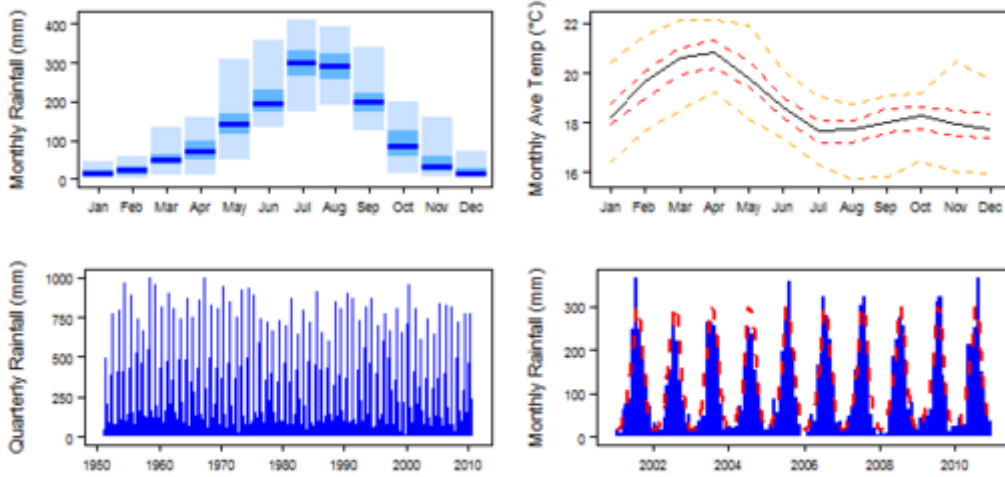

Climate for Am region (Tropical Monsoon)

Climate for Aw region (Tropical Savannah)

Climate for BSh region (Arid Steppe (hot))

Climate for BWh region (Arid Desert (hot))

Climate for Cfb region (Temperate without dry season (warm summer))

Climate for Csa region (Temperate with dry summer (hot summer))

Climate for Csb region (Temperate with dry summer (warm summer))

Climate for Cwa region (Temperate with dry winter (hot summer))

Climate for Cwb region (Temperate with dry winter (warm summer))