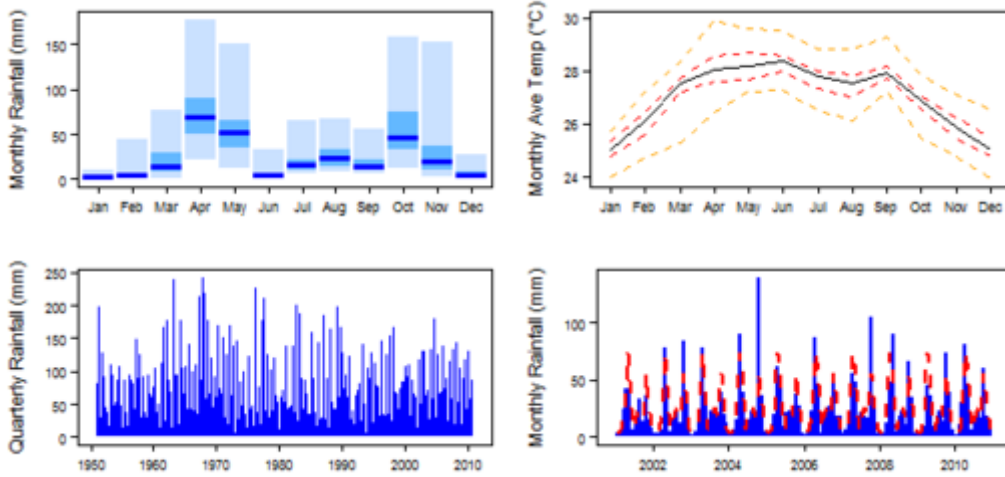

Climate for Am region (Tropical Monsoon)

Climate for Aw region (Tropical Savannah)

Climate for BSh region (Arid Steppe (hot))

Climate for BWh region (Arid Desert (hot))

Climate for Cfb region (Temperate without dry season (warm summer))

Climate for Csa region (Temperate with dry summer (hot summer))

Climate for Csb region (Temperate with dry summer (warm summer))

Climate for Cwa region (Temperate with dry winter (hot summer))

Climate for Cwb region (Temperate with dry winter (warm summer))