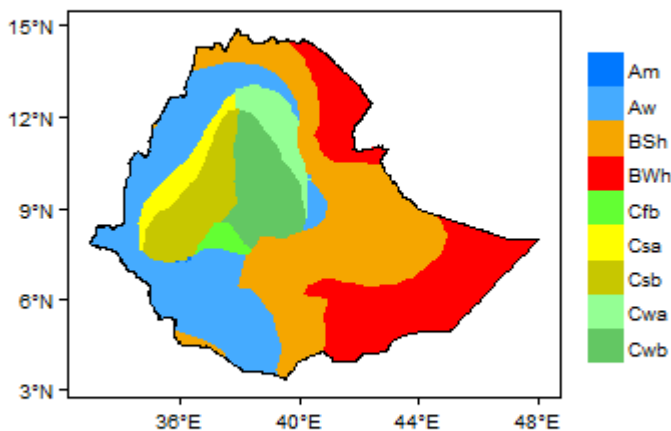

Climate of Ethiopia

From Earthwise

[Jump to navigation](#) [Jump to search](#)

[Africa Groundwater Atlas](#) >> [Hydrogeology by country](#) >> [Hydrogeology of Ethiopia](#) >> Climate of Ethiopia

□

Contents

- [1 Climate zones](#)
 - [1.1 Climate for Am region \(Tropical Monsoon\)](#)
 - [1.2 Climate for Aw region \(Tropical Savannah\)](#)
 - [1.3 Climate for BSh region \(Arid Steppe \(hot\)\)](#)
 - [1.4 Climate for BWh region \(Arid Desert \(hot\)\)](#)
 - [1.5 Climate for Cfb region \(Temperate without dry season \(warm summer\)\)](#)
 - [1.6 Climate for Csa region \(Temperate with dry summer \(hot summer\)\)](#)
 - [1.7 Climate for Csb region \(Temperate with dry summer \(warm summer\)\)](#)
 - [1.8 Climate for Cwa region \(Temperate with dry winter \(hot summer\)\)](#)
 - [1.9 Climate for Cwb region \(Temperate with dry winter \(warm summer\)\)](#)

Climate for Am region (Tropical Monsoon)

Climate for Aw region (Tropical Savannah)

Climate for BSh region (Arid Steppe (hot))

Climate for BWh region (Arid Desert (hot))

Climate for Cfb region (Temperate without dry season (warm summer))