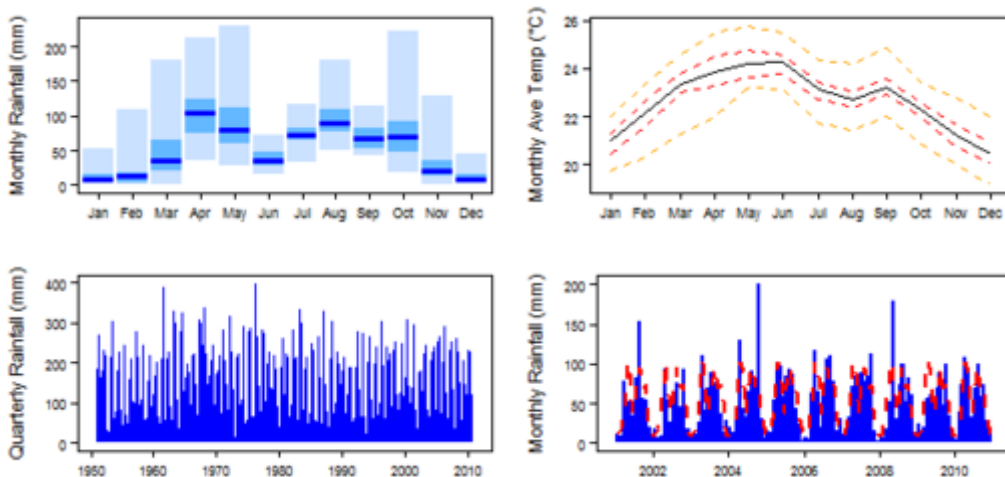

Climate for Am region (Tropical Monsoon)

Climate for Aw region (Tropical Savannah)

Climate for BSh region (Arid Steppe (hot))

Climate for BWh region (Arid Desert (hot))

Climate for Cfb region (Temperate without dry season (warm summer))