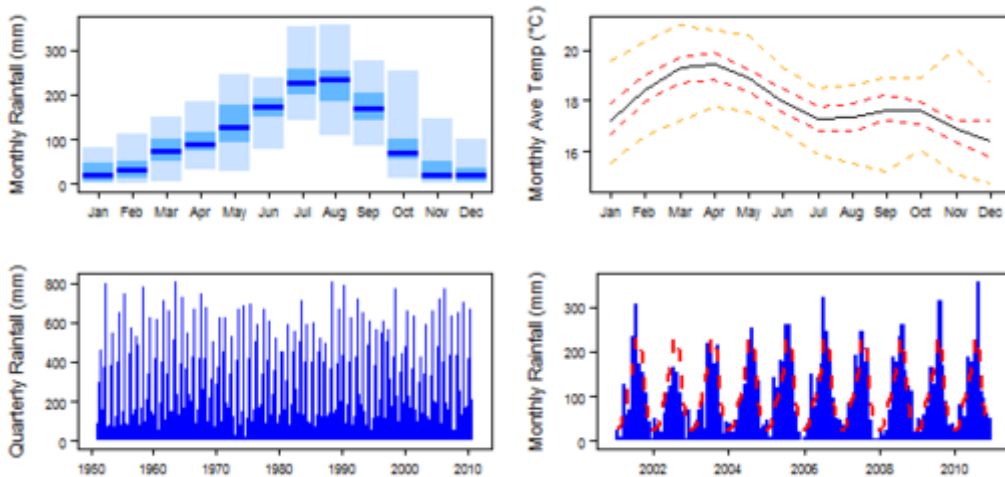

Climate for Am region (Tropical Monsoon)

Climate for Aw region (Tropical Savannah)

Climate for BSh region (Arid Steppe (hot))

Climate for BWh region (Arid Desert (hot))

Climate for Cfb region (Temperate without dry season (warm summer))

Climate for Csa region (Temperate with dry summer (hot summer))

Climate for Csb region (Temperate with dry summer (warm summer))

Climate for Cwa region (Temperate with dry winter (hot summer))

Climate for Cwb region (Temperate with dry winter (warm summer))