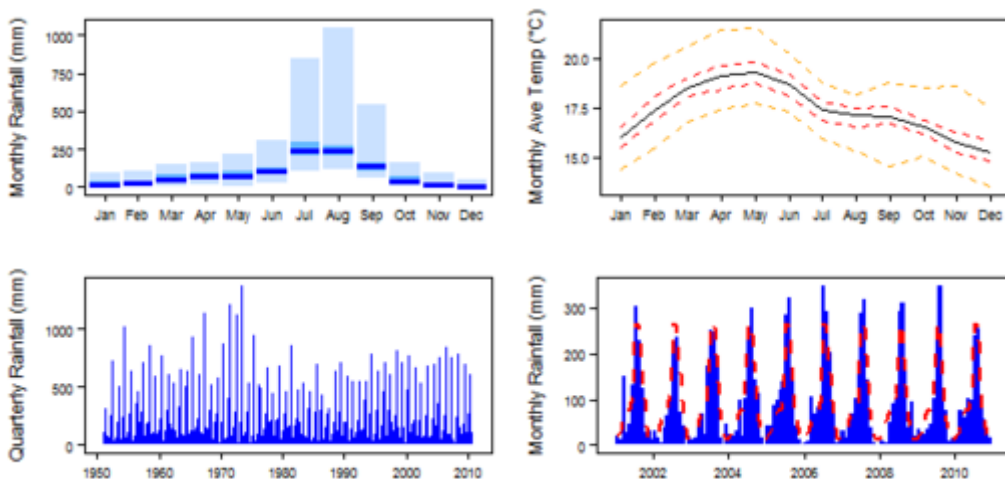

Climate for Csa region (Temperate with dry summer (hot summer))

Climate for Csb region (Temperate with dry summer (warm summer))

Climate for Cwa region (Temperate with dry winter (hot summer))

Climate for Cwb region (Temperate with dry winter (warm summer))