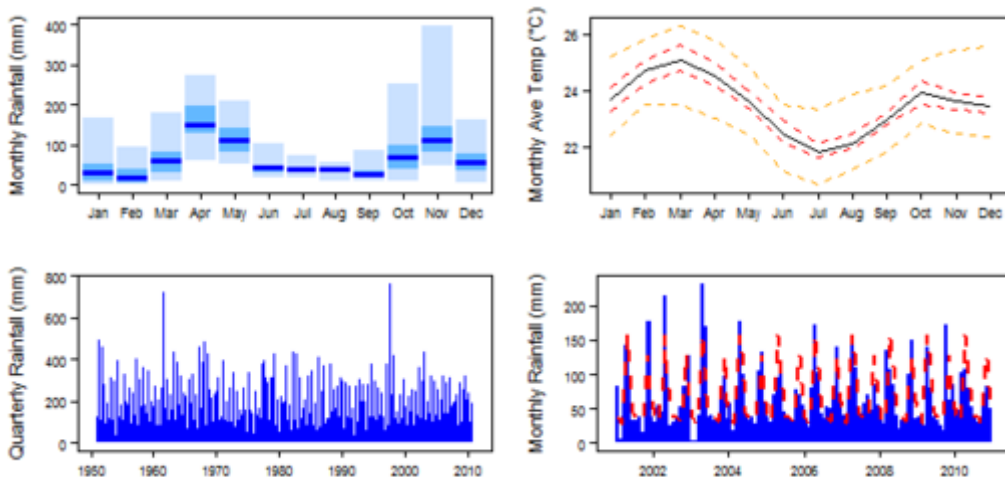

Climate for Aw region (Tropical Savannah)