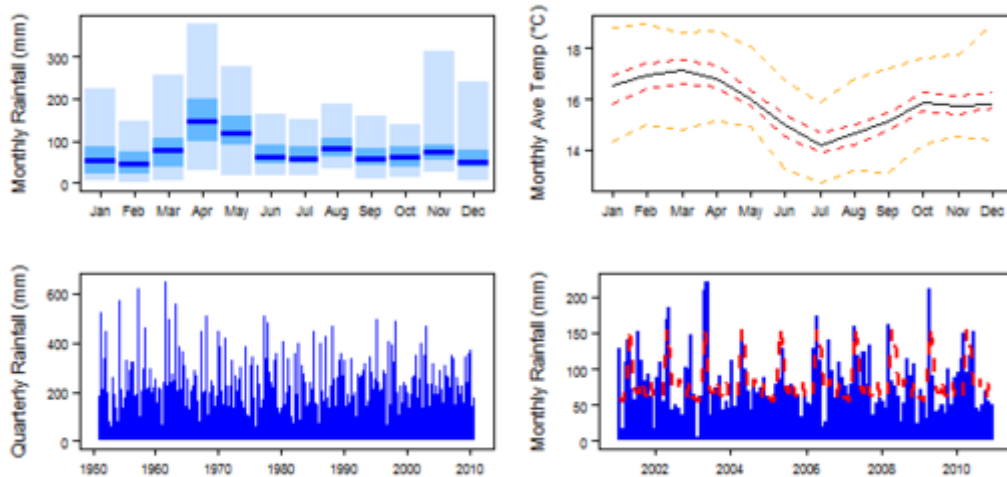

Climate for Csb region (Temperate with dry summer (warm summer))