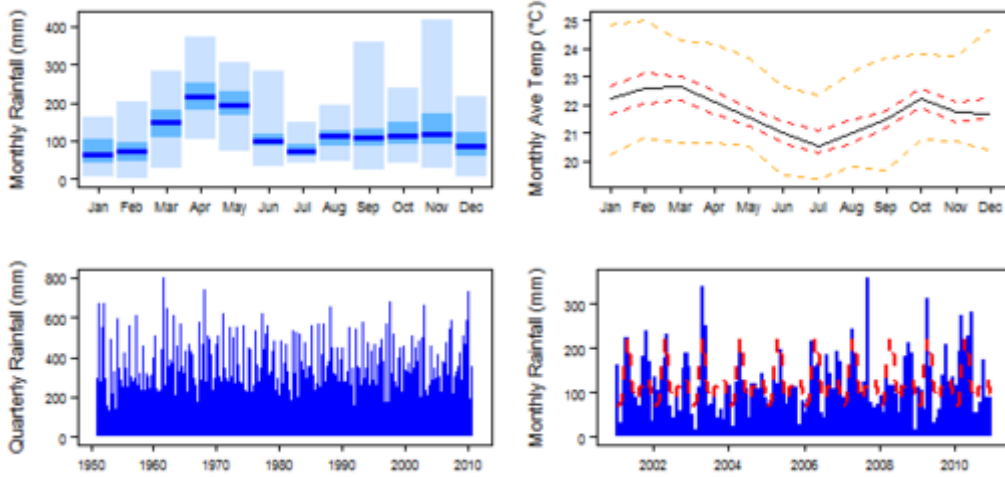

Climate for Af region (Tropical Rainforest)