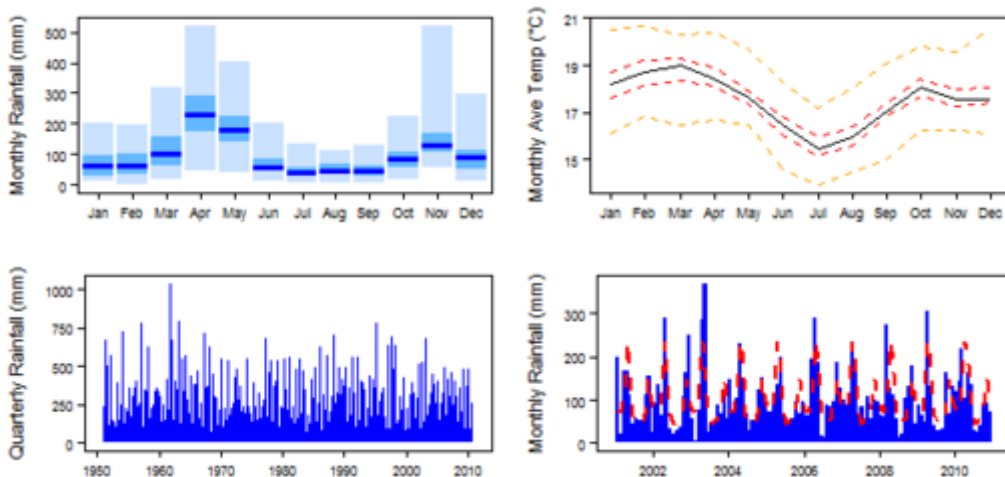

Climate for Cfb region (Temperate without dry season (warm summer))