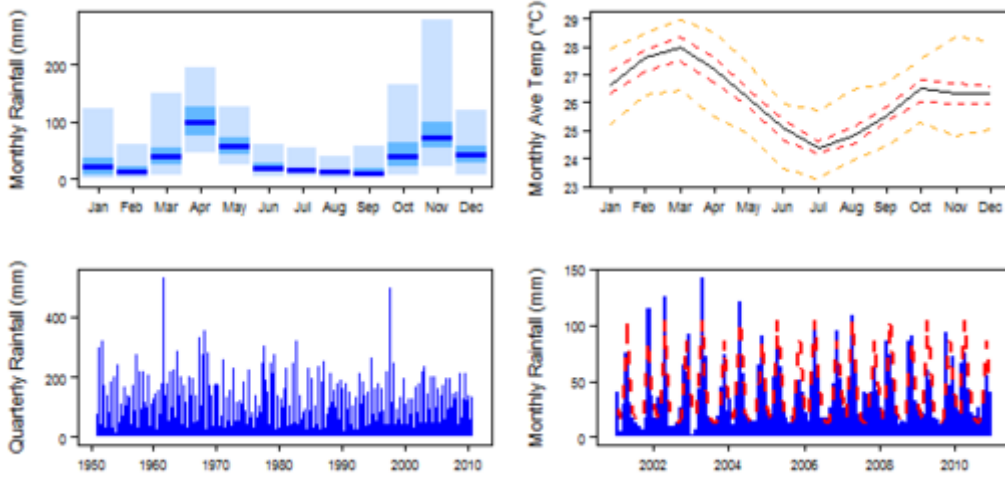

Climate for Af region (Tropical Rainforest)

Climate for Am region (Tropical Monsoon)

Climate for Aw region (Tropical Savannah)

Climate for BSh region (Arid Steppe (hot))

Climate for BWh region (Arid Desert (hot))