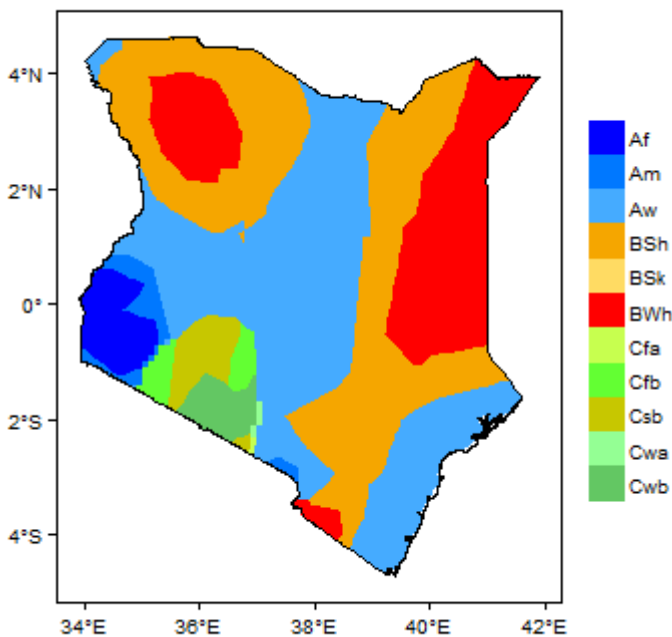

Climate of Kenya

From Earthwise

[Jump to navigation](#) [Jump to search](#)

[Africa Groundwater Atlas](#) >> [Hydrogeology by country](#) >> [Hydrogeology of Kenya](#) >> Climate of Kenya

□

Contents

- [1 Climate zones](#)
 - [1.1 Climate for Af region \(Tropical Rainforest\)](#)
 - [1.2 Climate for Am region \(Tropical Monsoon\)](#)
 - [1.3 Climate for Aw region \(Tropical Savannah\)](#)
 - [1.4 Climate for BSh region \(Arid Steppe \(hot\)\)](#)
 - [1.5 Climate for BWh region \(Arid Desert \(hot\)\)](#)
 - [1.6 Climate for Cfb region \(Temperate without dry season \(warm summer\)\)](#)
 - [1.7 Climate for Csb region \(Temperate with dry summer \(warm summer\)\)](#)
 - [1.8 Climate for Cwb region \(Temperate with dry winter \(warm summer\)\)](#)

Climate zones

These maps and graphs were developed from the CRU TS 3.21 dataset produced by the Climatic Research Unit at the University of East Anglia, UK. For more information see the [climate resource page](#).

Climate for Af region (Tropical Rainforest)

Climate for Am region (Tropical Monsoon)

Climate for Aw region (Tropical Savannah)

Climate for BSh region (Arid Steppe (hot))

Climate for BWh region (Arid Desert (hot))

Climate for Cfb region (Temperate without dry season (warm summer))

Climate for Csb region (Temperate with dry summer (warm summer))

Climate for Cwb region (Temperate with dry winter (warm summer))

Retrieved from 'http://earthwise.bgs.ac.uk/index.php?title=Climate_of_Kenya&oldid=32815'
Categories: