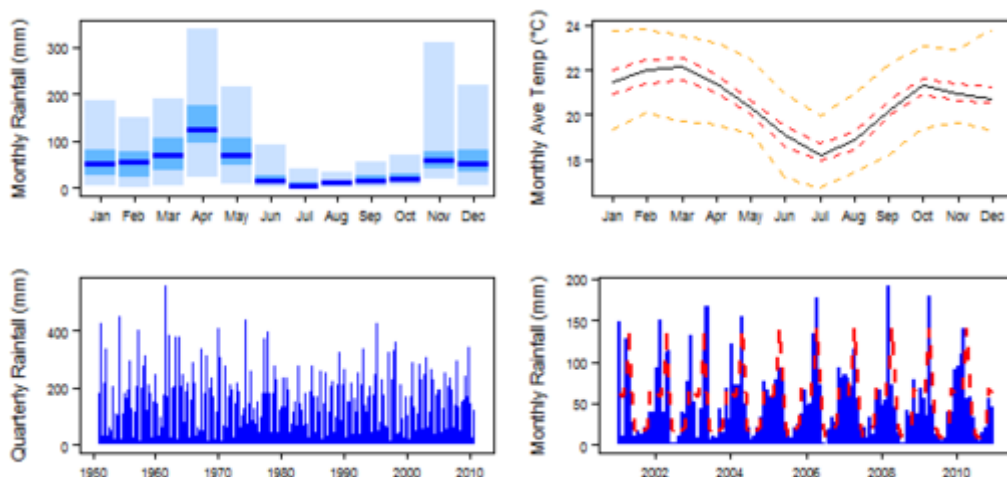

Climate for Cwb region (Temperate with dry winter (warm summer))

Retrieved from '<http://earthwise.bgs.ac.uk/index.php?title=Climate_of_Kenya&oldid=32815>'
Categories:

- [Africa Groundwater Atlas](#)
- [Climate](#)

Navigation menu

Personal tools

- Not logged in
- [Talk](#)
- [Contributions](#)
- [Log in](#)
- [Request account](#)