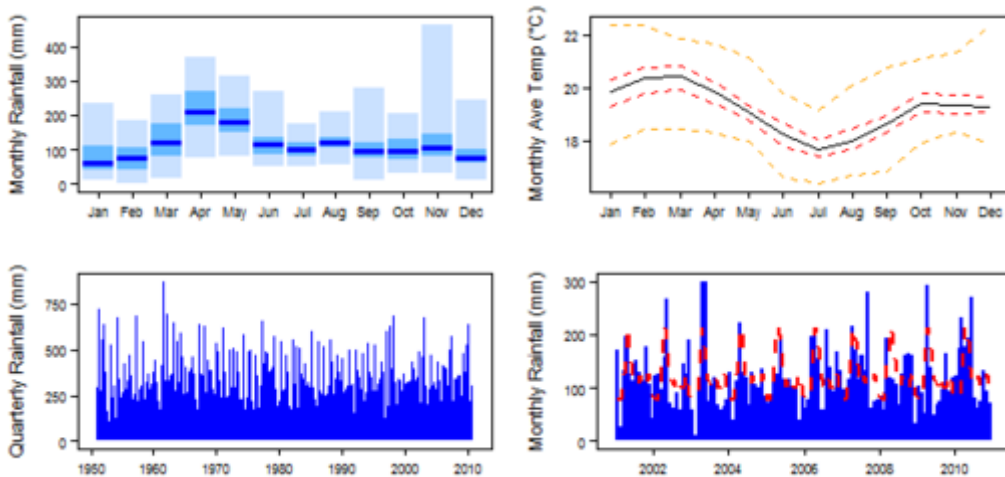

Climate for Am region (Tropical Monsoon)