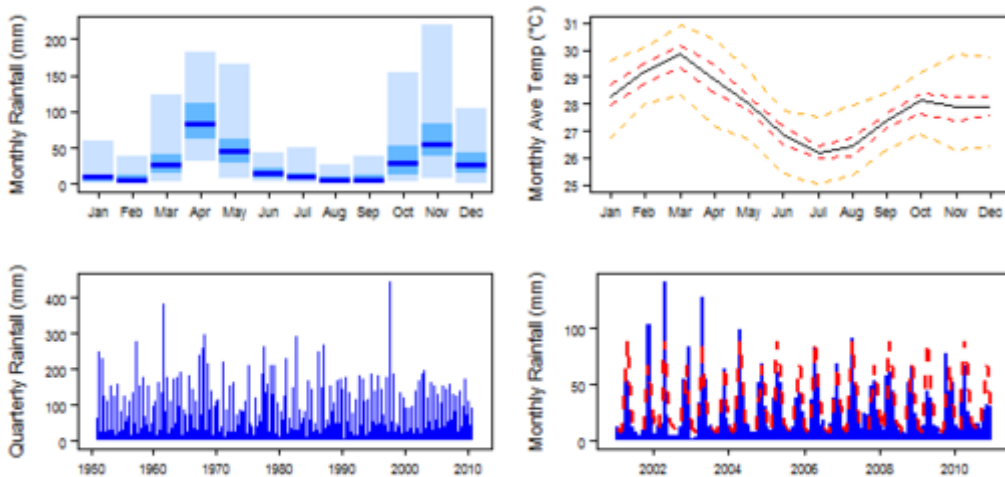

Climate for Af region (Tropical Rainforest)

Climate for Am region (Tropical Monsoon)

Climate for Aw region (Tropical Savannah)

Climate for BSh region (Arid Steppe (hot))

Climate for BWh region (Arid Desert (hot))