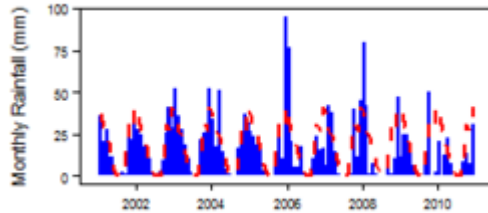

Climate for BSk region (Arid Steppe (cold))