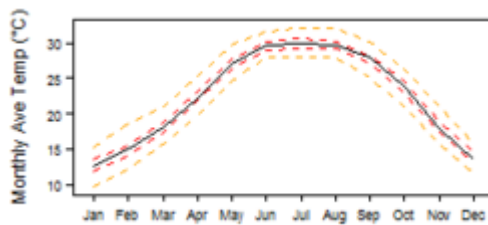

Climate for BWh region (Arid Desert (hot))