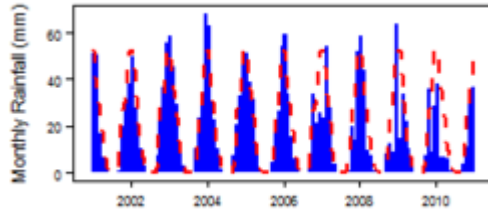

Climate for BSk region (Arid Steppe (cold))

Climate for BWh region (Arid Desert (hot))