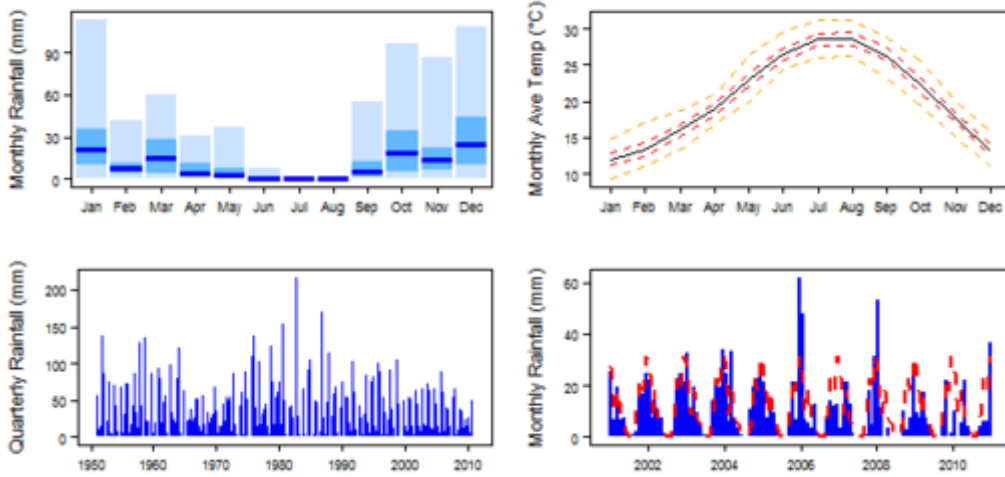

Climate for BSh region (Arid Steppe (hot))

Climate for BSk region (Arid Steppe (cold))

Climate for BWh region (Arid Desert (hot))

Climate for BWk region (Arid Desert (cold))

Climate for Csa region (Temperate with dry summer (hot summer))