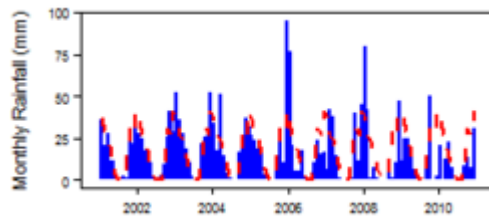

Climate for BSh region (Arid Steppe (hot))

Climate for BSk region (Arid Steppe (cold))

Climate for BWh region (Arid Desert (hot))

Climate for BWk region (Arid Desert (cold))

Climate for Csa region (Temperate with dry summer (hot summer))