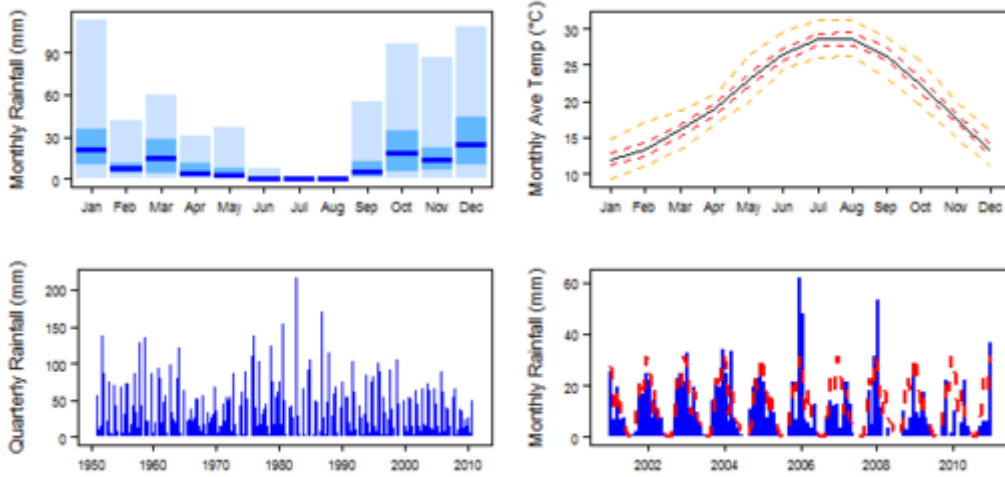

Climate for BWk region (Arid Desert (cold))