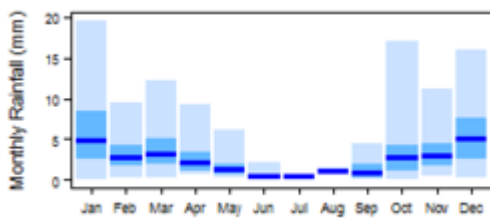

Climate for BWh region (Arid Desert (hot))