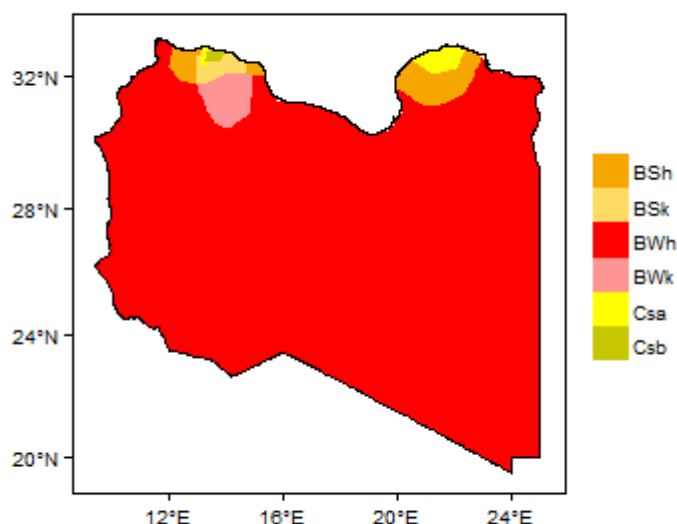

Climate of Libya

From Earthwise

[Jump to navigation](#) [Jump to search](#)

[Africa Groundwater Atlas](#) >> [Hydrogeology by country](#) >> [Hydrogeology of Libya](#) >> Climate of Libya

□

Contents

- [1 Climate zones](#)
 - [1.1 Climate for BSh region \(Arid Steppe \(hot\)\)](#)
 - [1.2 Climate for BSk region \(Arid Steppe \(cold\)\)](#)
 - [1.3 Climate for BWh region \(Arid Desert \(hot\)\)](#)
 - [1.4 Climate for BWk region \(Arid Desert \(cold\)\)](#)
 - [1.5 Climate for Csa region \(Temperate with dry summer \(hot summer\)\)](#)
 - [1.6 Climate for Csb region \(Temperate with dry summer \(warm summer\)\)](#)

Climate zones

These maps and graphs were developed from the CRU TS 3.21 dataset produced by the Climatic Research Unit at the University of East Anglia, UK. For more information see the [climate resource page](#).

Climate for BSh region (Arid Steppe (hot))

Climate for BSk region (Arid Steppe (cold))

Climate for BWh region (Arid Desert (hot))

Climate for BWk region (Arid Desert (cold))

Climate for Csa region (Temperate with dry summer (hot summer))