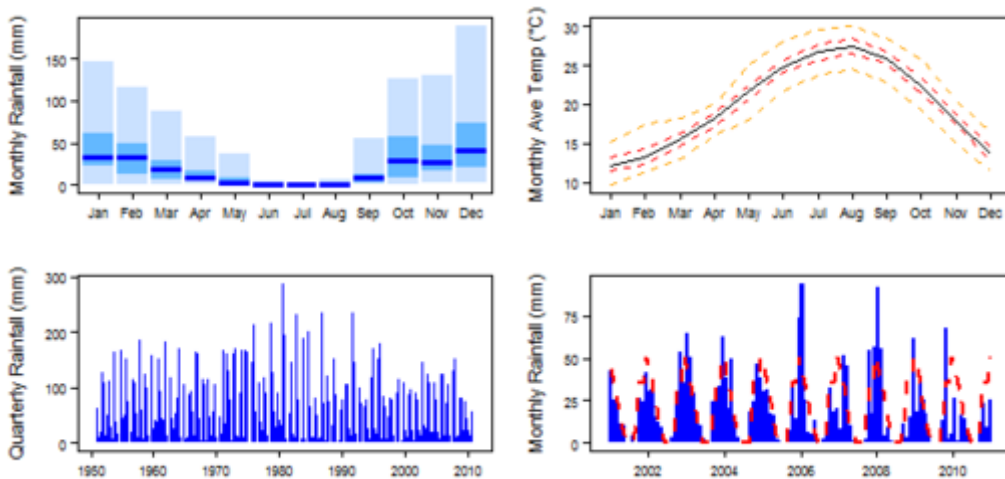

Climate for Csb region (Temperate with dry summer (warm summer))