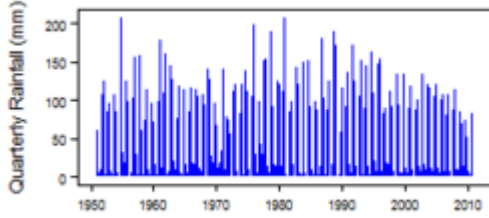

Climate for BSk region (Arid Steppe (cold))

Climate for BWh region (Arid Desert (hot))