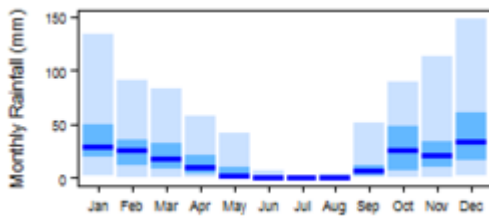

Climate for BSh region (Arid Steppe (hot))

Climate for BSk region (Arid Steppe (cold))

Climate for BWh region (Arid Desert (hot))

Climate for BWk region (Arid Desert (cold))

Climate for Csa region (Temperate with dry summer (hot summer))