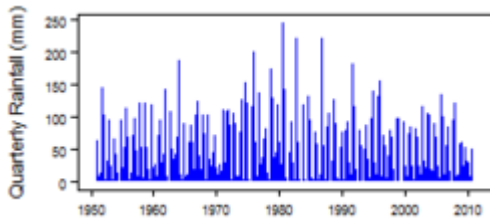

Climate for BSk region (Arid Steppe (cold))