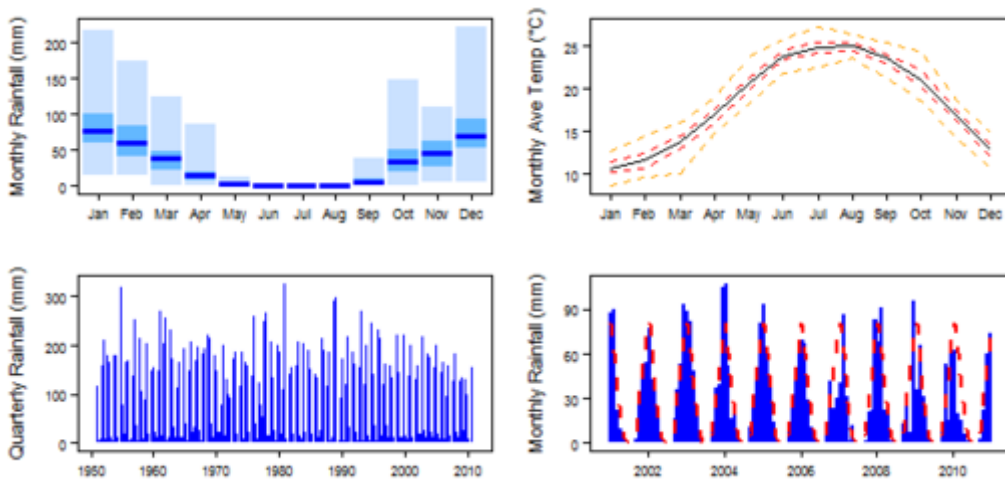

Climate for BSh region (Arid Steppe (hot))

Climate for BSk region (Arid Steppe (cold))

Climate for BWh region (Arid Desert (hot))

Climate for BWk region (Arid Desert (cold))

Climate for Csa region (Temperate with dry summer (hot summer))