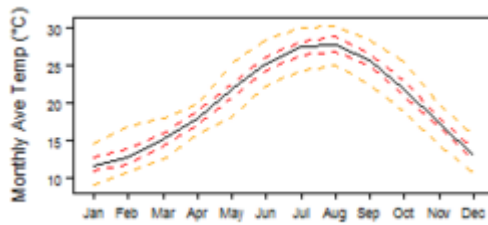

Climate for BSk region (Arid Steppe (cold))