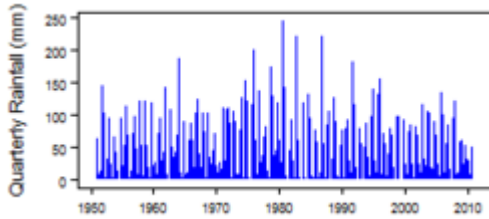

Climate for BSh region (Arid Steppe (hot))

Climate for BSk region (Arid Steppe (cold))

Climate for BWh region (Arid Desert (hot))

Climate for BWk region (Arid Desert (cold))

Climate for Csa region (Temperate with dry summer (hot summer))