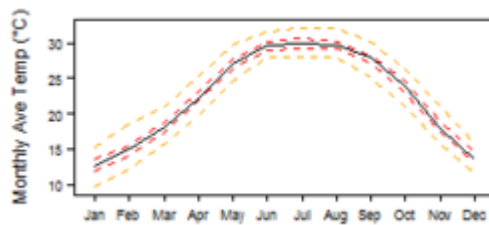

Climate for BSh region (Arid Steppe (hot))

Climate for BSk region (Arid Steppe (cold))

Climate for BWh region (Arid Desert (hot))

Climate for BWk region (Arid Desert (cold))

Climate for Csa region (Temperate with dry summer (hot summer))