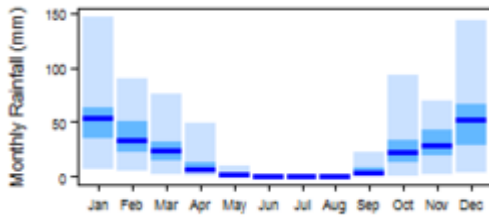

Climate for BSk region (Arid Steppe (cold))

Climate for BWh region (Arid Desert (hot))