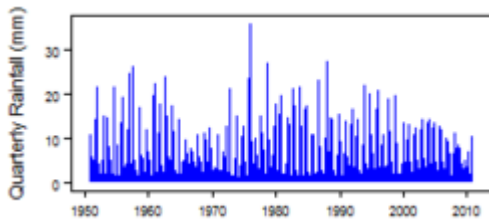

Climate for BSh region (Arid Steppe (hot))

Climate for BSk region (Arid Steppe (cold))

Climate for BWh region (Arid Desert (hot))

Climate for BWk region (Arid Desert (cold))

Climate for Csa region (Temperate with dry summer (hot summer))