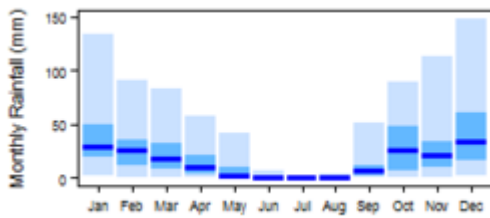

Climate for BSk region (Arid Steppe (cold))