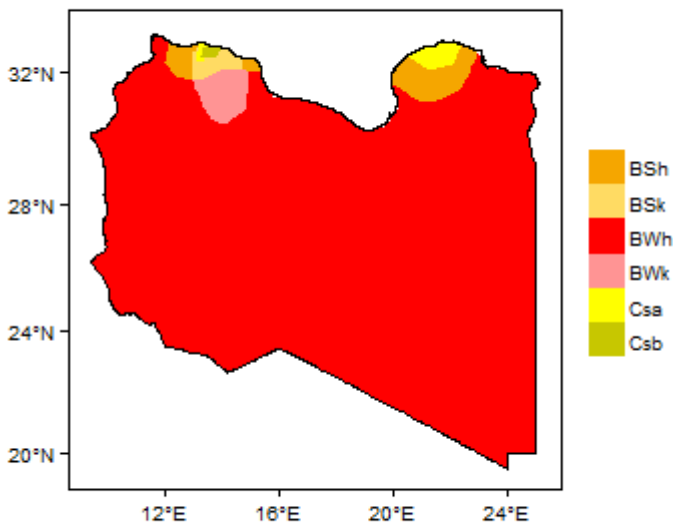

Climate of Libya

From Earthwise

[Jump to navigation](#) [Jump to search](#)

[Africa Groundwater Atlas](#) >> [Hydrogeology by country](#) >> [Hydrogeology of Libya](#) >> Climate of Libya

□

Contents

- [1 Climate zones](#)
  - [1.1 Climate for BSh region (Arid Steppe (hot))](#)
  - [1.2 Climate for BSk region (Arid Steppe (cold))](#)
  - [1.3 Climate for BWh region (Arid Desert (hot))](#)
  - [1.4 Climate for BWk region (Arid Desert (cold))](#)
  - [1.5 Climate for Csa region (Temperate with dry summer (hot summer))](#)
  - [1.6 Climate for Csb region (Temperate with dry summer (warm summer))](#)

Climate zones

These maps and graphs were developed from the CRU TS 3.21 dataset produced by the Climatic Research Unit at the University of East Anglia, UK. For more information see the [climate resource page](#).

Climate for BSh region (Arid Steppe (hot))