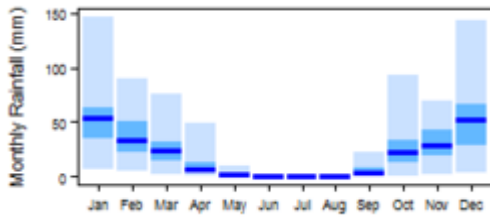

Climate for BSk region (Arid Steppe (cold))

Climate for BWh region (Arid Desert (hot))