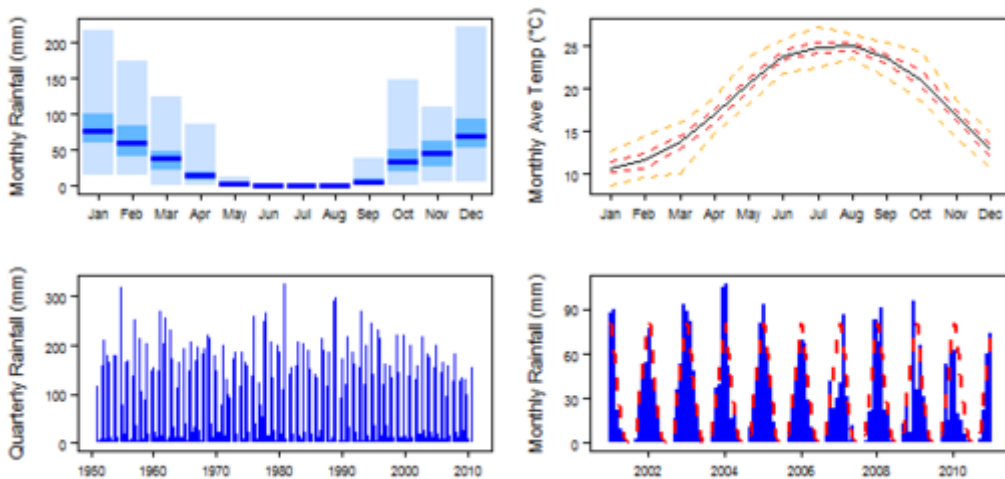

Climate for Csa region (Temperate with dry summer (hot summer))