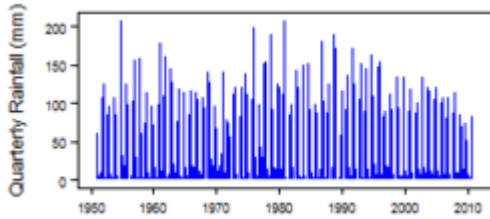

Climate for BSk region (Arid Steppe (cold))

Climate for BWh region (Arid Desert (hot))