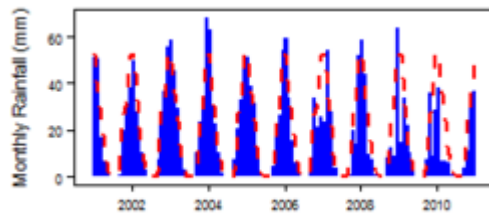

Climate for BSk region (Arid Steppe (cold))

Climate for BWh region (Arid Desert (hot))