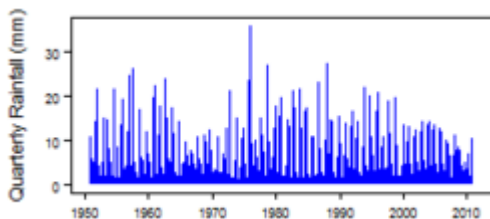

Climate for BWh region (Arid Desert (hot))