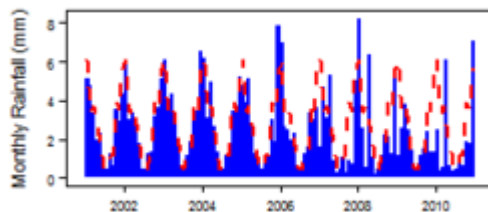

Climate for BWh region (Arid Desert (hot))