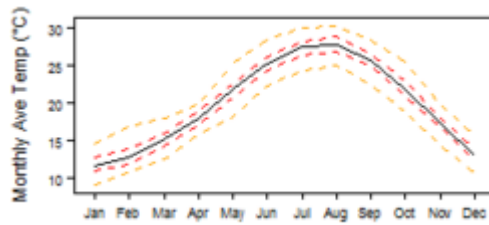

Climate for BSh region (Arid Steppe (hot))

Climate for BSk region (Arid Steppe (cold))

Climate for BWh region (Arid Desert (hot))

Climate for BWk region (Arid Desert (cold))

Climate for Csa region (Temperate with dry summer (hot summer))