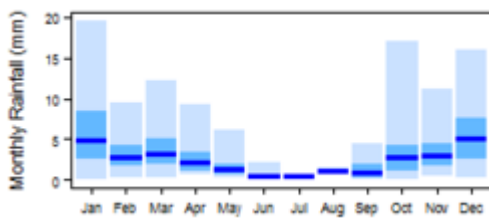

Climate for BSh region (Arid Steppe (hot))

Climate for BSk region (Arid Steppe (cold))

Climate for BWh region (Arid Desert (hot))

Climate for BWk region (Arid Desert (cold))

Climate for Csa region (Temperate with dry summer (hot summer))