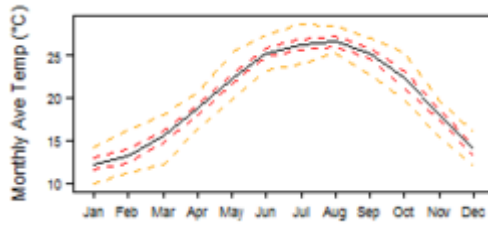

Climate for BSk region (Arid Steppe (cold))

Climate for BWh region (Arid Desert (hot))