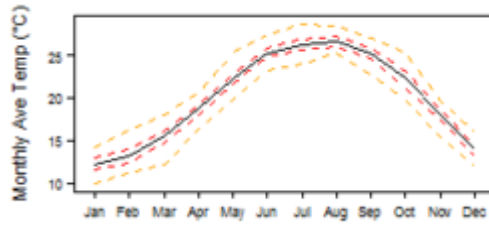

Climate for BSk region (Arid Steppe (cold))

Climate for BWh region (Arid Desert (hot))