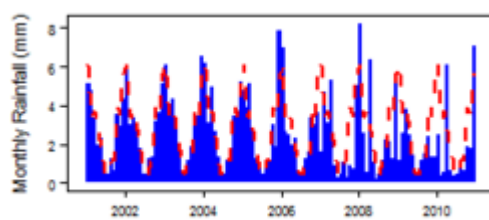

Climate for BSh region (Arid Steppe (hot))

Climate for BSk region (Arid Steppe (cold))

Climate for BWh region (Arid Desert (hot))

Climate for BWk region (Arid Desert (cold))

Climate for Csa region (Temperate with dry summer (hot summer))