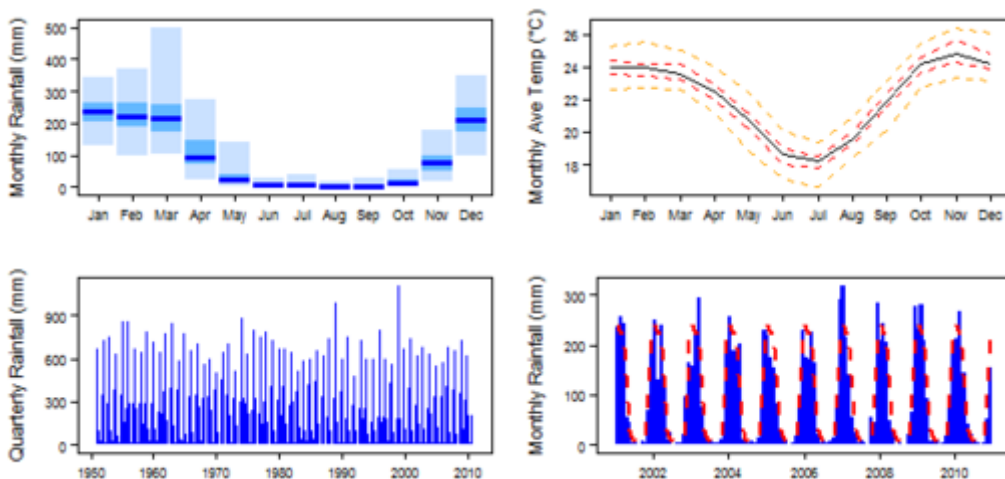

Climate for Cwb region (Temperate with dry winter (warm summer))