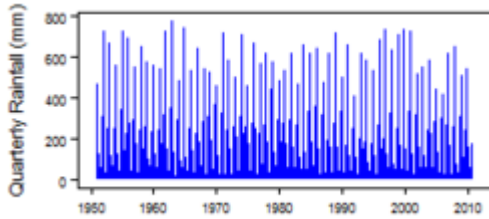

Climate for BSh region (Arid Steppe (hot))

Climate for BWh region (Arid Desert (hot))