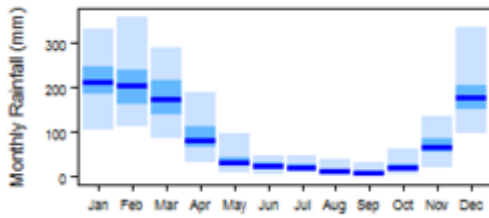

Climate for BSh region (Arid Steppe (hot))

Climate for BWh region (Arid Desert (hot))