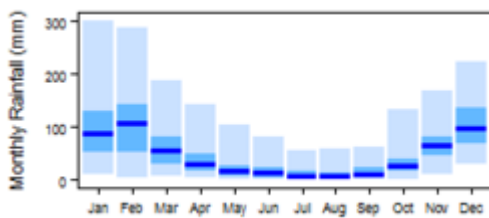

Climate for BWh region (Arid Desert (hot))