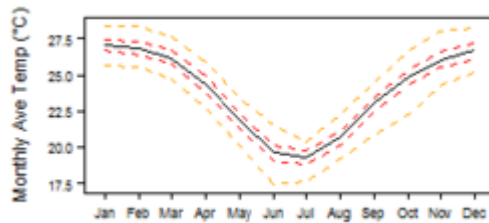

Climate for BSh region (Arid Steppe (hot))