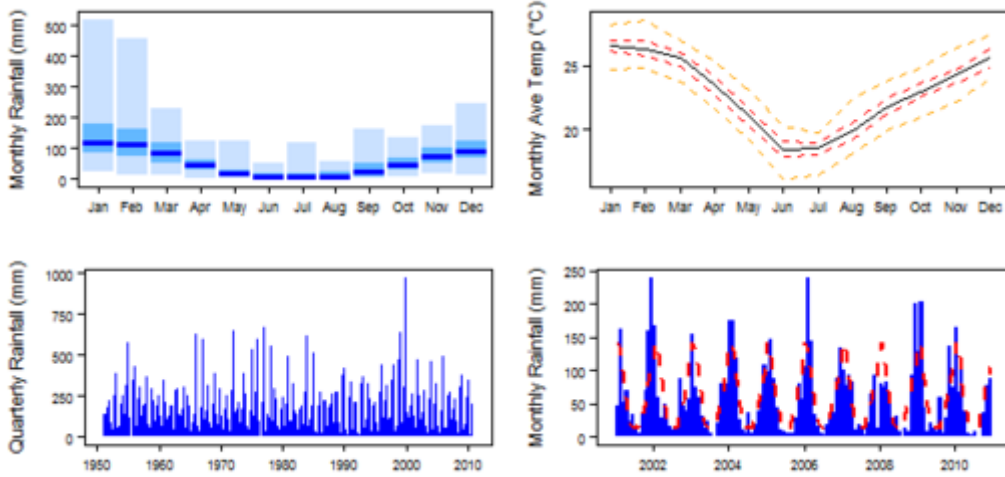

Climate for Cfa region (Temperate without dry season (hot summer))