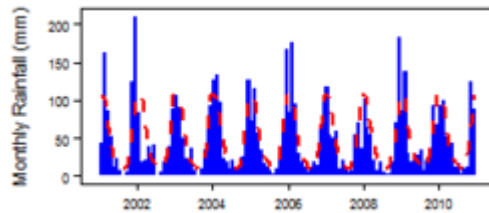

Climate for BWh region (Arid Desert (hot))