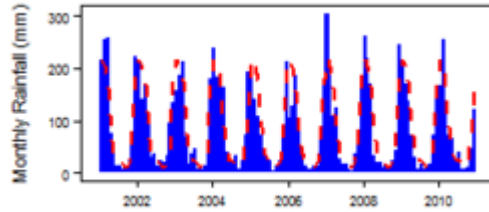

Climate for BSh region (Arid Steppe (hot))

Climate for BWh region (Arid Desert (hot))