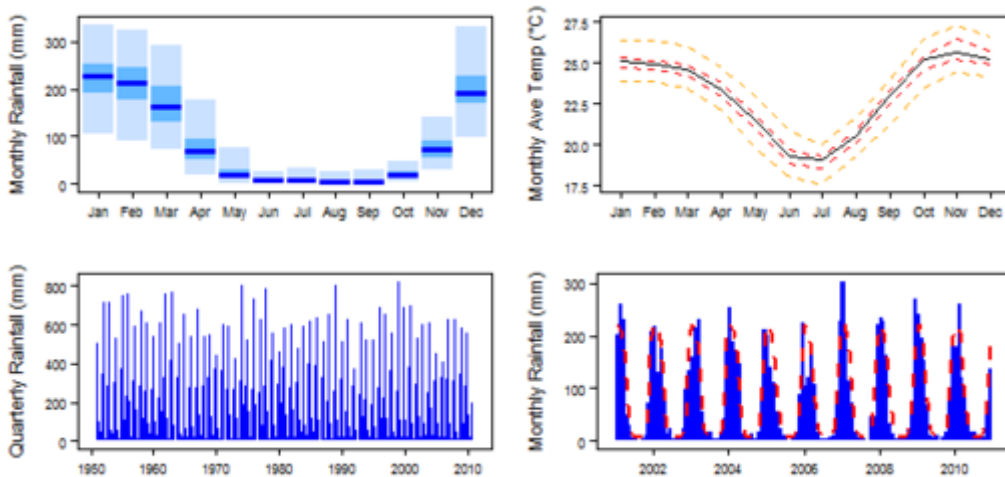

Climate for Cwa region (Temperate with dry winter (hot summer))