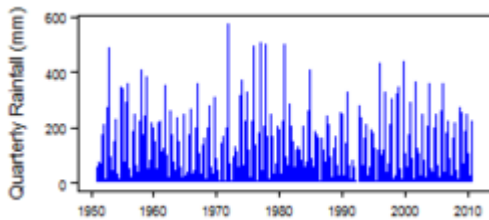

Climate for BWh region (Arid Desert (hot))