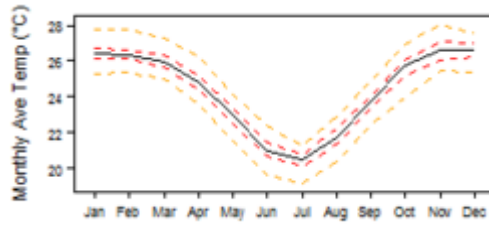

Climate for BSh region (Arid Steppe (hot))

Climate for BWh region (Arid Desert (hot))