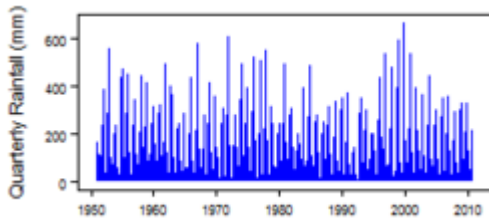

Climate for BSh region (Arid Steppe (hot))