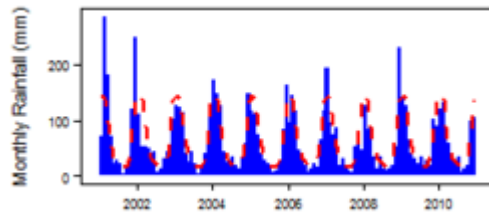

Climate for BSh region (Arid Steppe (hot))