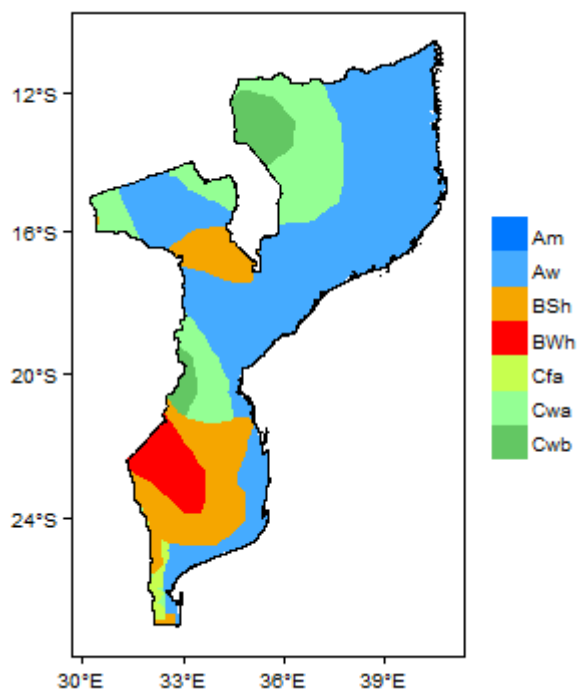

Climate of Mozambique

From Earthwise

[Jump to navigation](#) [Jump to search](#)

[Africa Groundwater Atlas](#) >> [Hydrogeology by country](#) >> [Hydrogeology of Mozambique](#) >>
Climate of Mozambique

□

Contents

- [1 Climate zones](#)
  - [1.1 Climate for Aw region (Tropical Savannah)](#)
  - [1.2 Climate for BSh region (Arid Steppe (hot))](#)
  - [1.3 Climate for BWh region (Arid Desert (hot))](#)
  - [1.4 Climate for Cfa region (Temperate without dry season (hot summer))](#)
  - [1.5 Climate for Cwa region (Temperate with dry winter (hot summer))](#)
  - [1.6 Climate for Cwb region (Temperate with dry winter (warm summer))](#)

Climate zones

These maps and graphs were developed from the CRU TS 3.21 dataset produced by the Climatic Research Unit at the University of East Anglia, UK. For more information see the [climate resource page](#).

Climate for Aw region (Tropical Savannah)