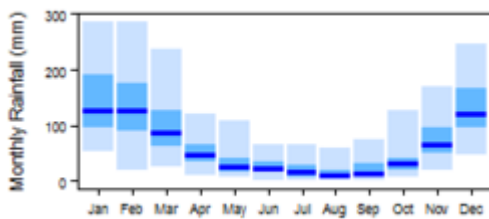

Climate for BSh region (Arid Steppe (hot))