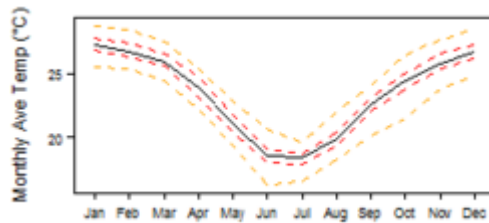

Climate for BWh region (Arid Desert (hot))