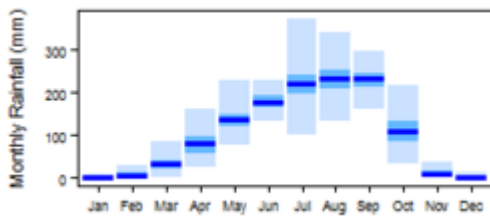

Climate for Aw region (Tropical Savannah)