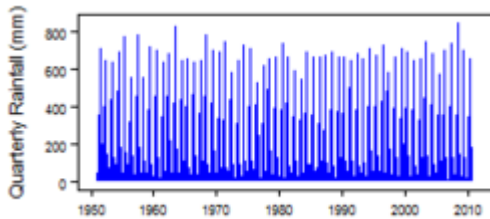

Climate for Aw region (Tropical Savannah)