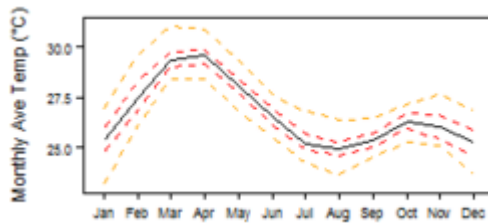

Climate for Aw region (Tropical Savannah)