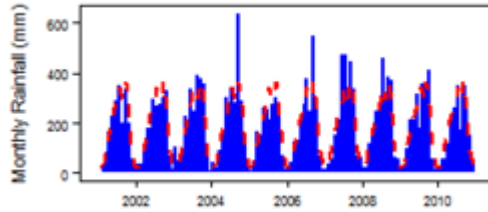

Climate for Aw region (Tropical Savannah)

Climate for BSh region (Arid Steppe (hot))