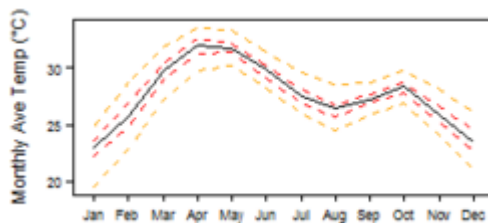

Climate for BSh region (Arid Steppe (hot))