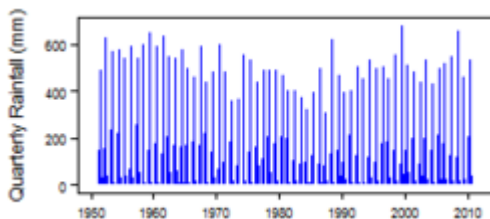

Climate for BSh region (Arid Steppe (hot))