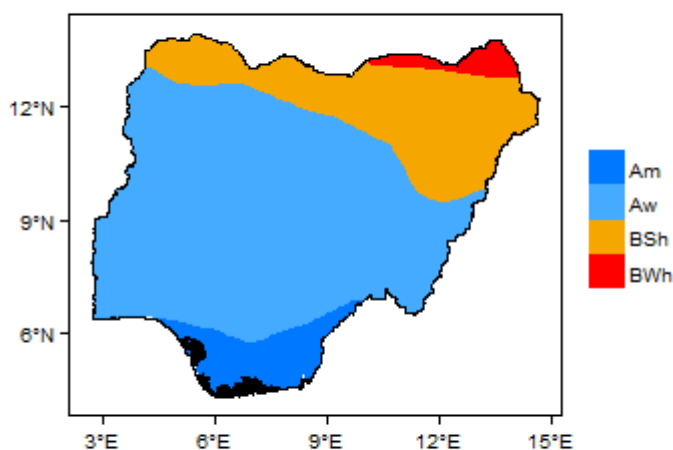

Climate of Nigeria

From Earthwise

[Jump to navigation](#) [Jump to search](#)

[Africa Groundwater Atlas](#) >> [Hydrogeology by country](#) >> [Hydrogeology of Nigeria](#) >> Climate of Nigeria

□

Contents

- [1 Climate zones](#)
  - [1.1 Climate for Am region (Tropical Monsoon)](#)
  - [1.2 Climate for Aw region (Tropical Savannah)](#)
  - [1.3 Climate for BSh region (Arid Steppe (hot))](#)
  - [1.4 Climate for BWh region (Arid Desert (hot))](#)

Climate zones

These maps and graphs were developed from the CRU TS 3.21 dataset produced by the Climatic Research Unit at the University of East Anglia, UK. For more information see the [climate resource page](#).

Climate for Am region (Tropical Monsoon)