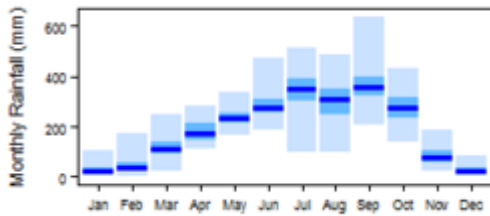

Climate for Aw region (Tropical Savannah)

Climate for BSh region (Arid Steppe (hot))