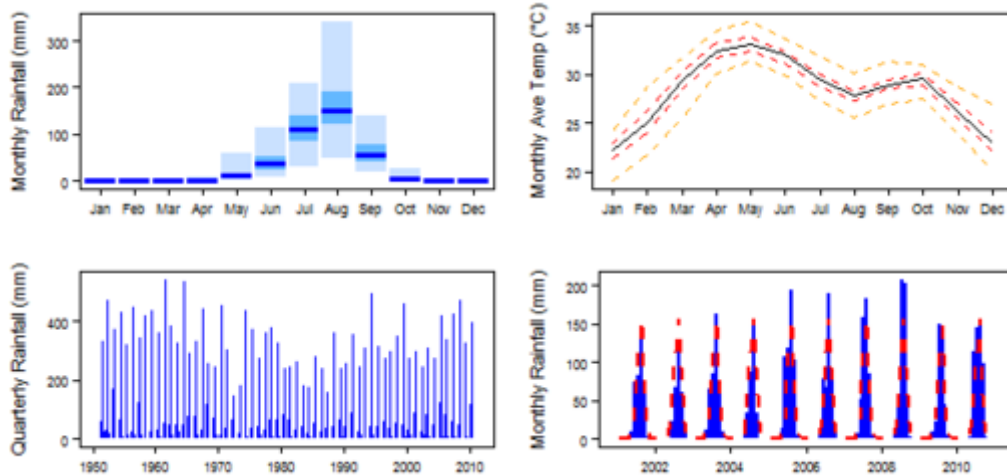

Climate for BWh region (Arid Desert (hot))

Retrieved from '<http://earthwise.bgs.ac.uk/index.php?title=Climate_of_Nigeria&oldid=32826>'
Categories:

- [Africa Groundwater Atlas](#)
- [Climate](#)

Navigation menu

Personal tools

- Not logged in
- [Talk](#)
- [Contributions](#)
- [Log in](#)
- [Request account](#)

Namespaces

- [Page](#)
- [Discussion](#)

☐

Variants

Views

- [Read](#)
- [Edit](#)
- [View history](#)
- [PDF Export](#)

☐