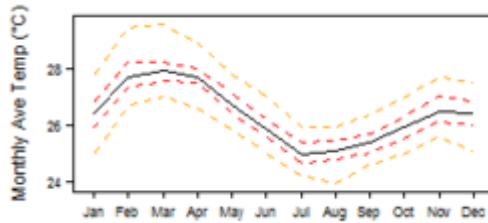

Climate for Aw region (Tropical Savannah)

Climate for BSh region (Arid Steppe (hot))