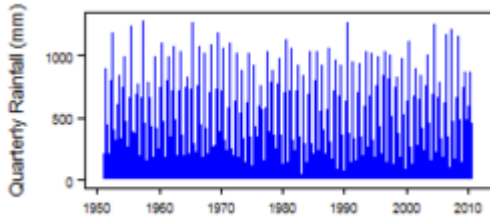

Climate for Aw region (Tropical Savannah)

Climate for BSh region (Arid Steppe (hot))