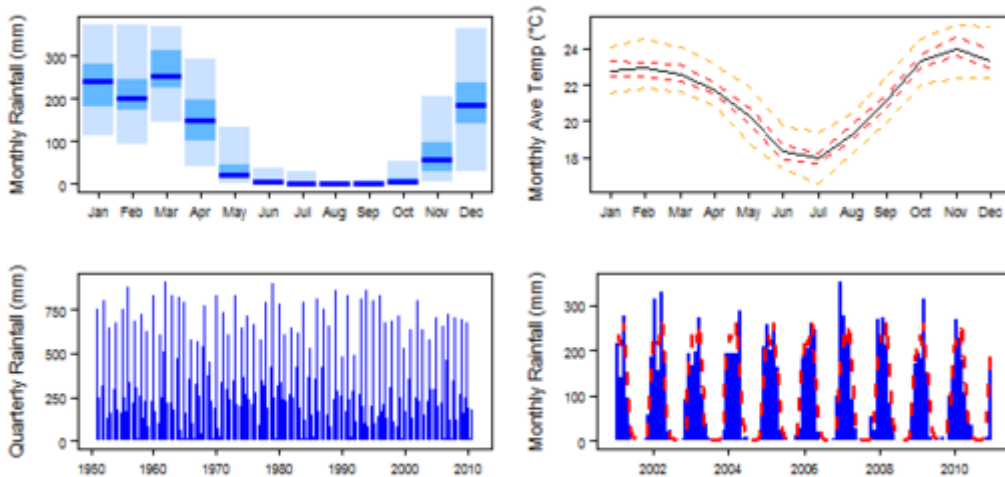

Climate for Cwa region (arid steppe (hot))