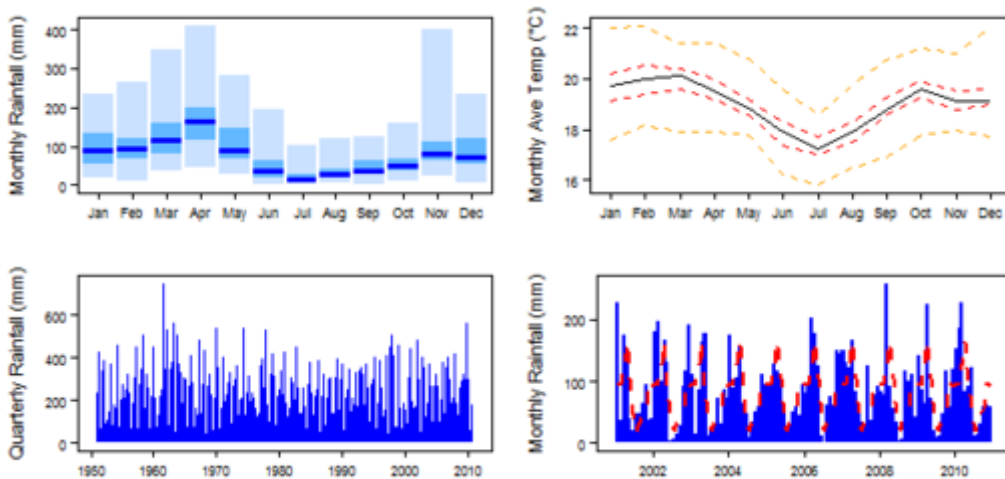

Climate for Cfb region (arid steppe (hot))