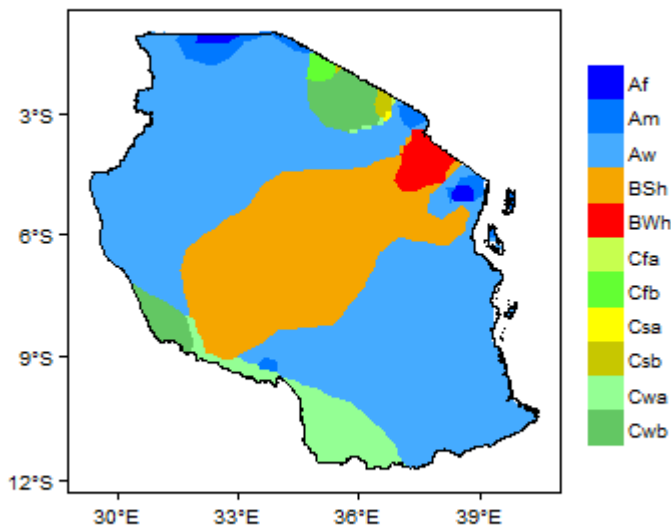

Climate of Tanzania

From Earthwise

[Jump to navigation](#) [Jump to search](#)

[Africa Groundwater Atlas](#) >> [Hydrogeology by country](#) >> [Hydrogeology of Tanzania](#) >> Climate of Tanzania

□

Contents

- [1 Climate zones](#)
  - [1.1 Climate for Aw region (tropical savannah)](#)
  - [1.2 Climate for Af region (tropical savannah)](#)
  - [1.3 Climate for Am region (tropical savannah)](#)
  - [1.4 Climate for BSh region (arid steppe (hot))](#)
  - [1.5 Climate for BWh region (arid steppe (hot))](#)
  - [1.6 Climate for Cfb region (arid steppe (hot))](#)
  - [1.7 Climate for Csb region (arid steppe (hot))](#)
  - [1.8 Climate for Cwa region (arid steppe (hot))](#)
  - [1.9 Climate for Cwb region (arid steppe (hot))](#)

Climate zones

These maps and graphs were developed from the CRU TS 3.21 dataset produced by the Climatic Research Unit at the University of East Anglia, UK. For more information see the [climate resource page](#).