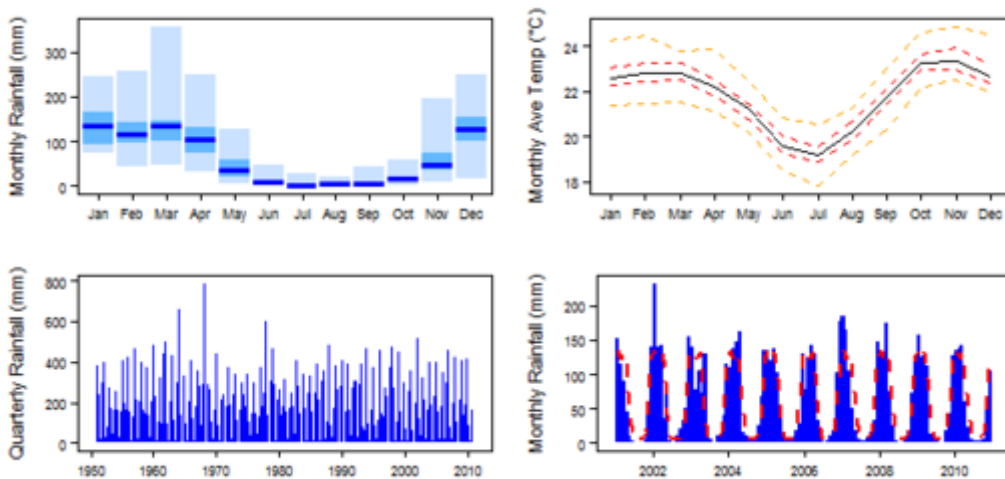

Climate for BWh region (arid steppe (hot))