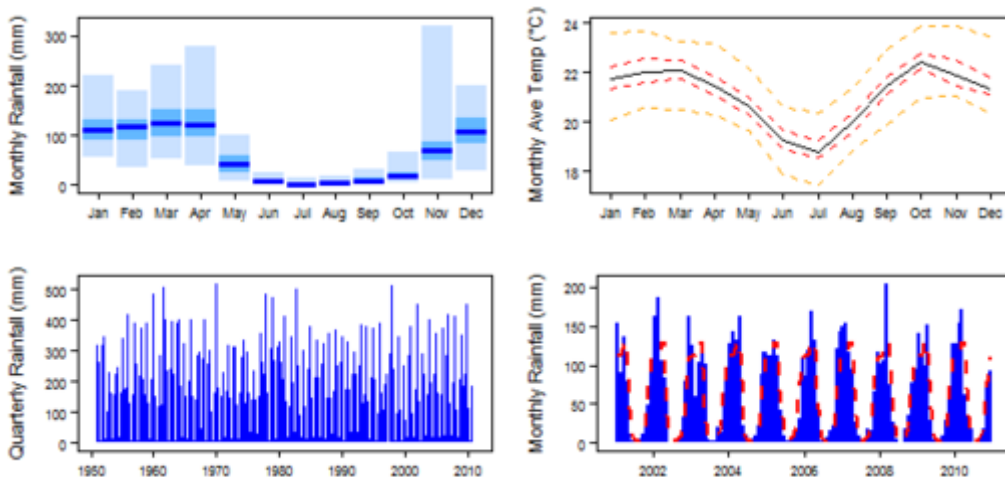

Climate for Cwb region (arid steppe (hot))