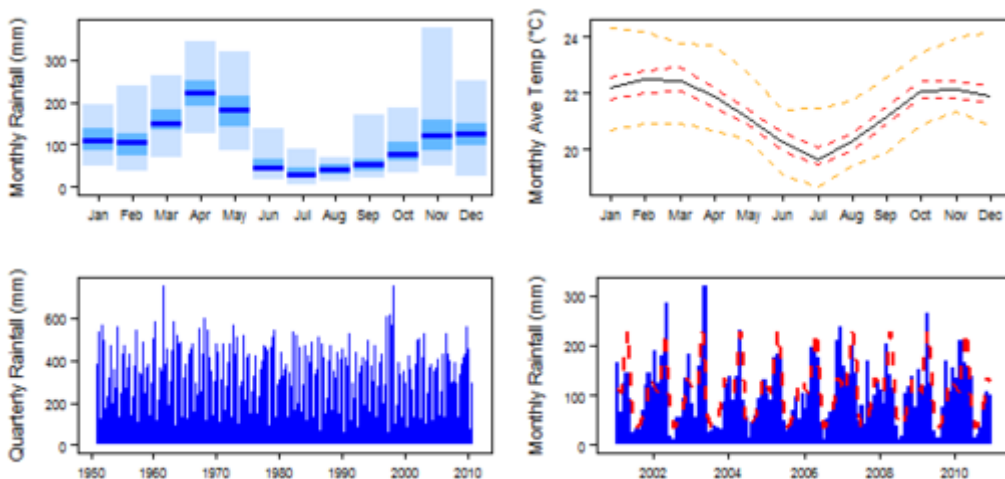

Climate for Am region (tropical savannah)