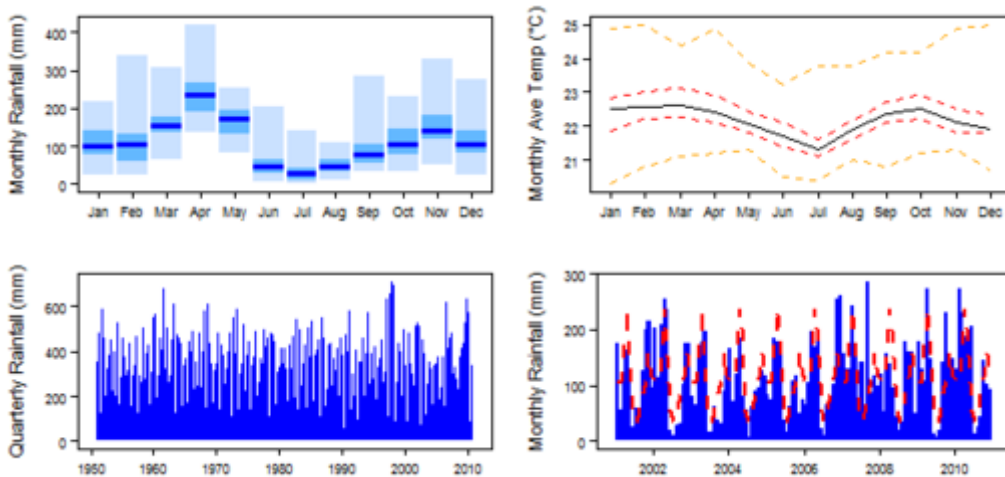

Climate for Af region (tropical savannah)