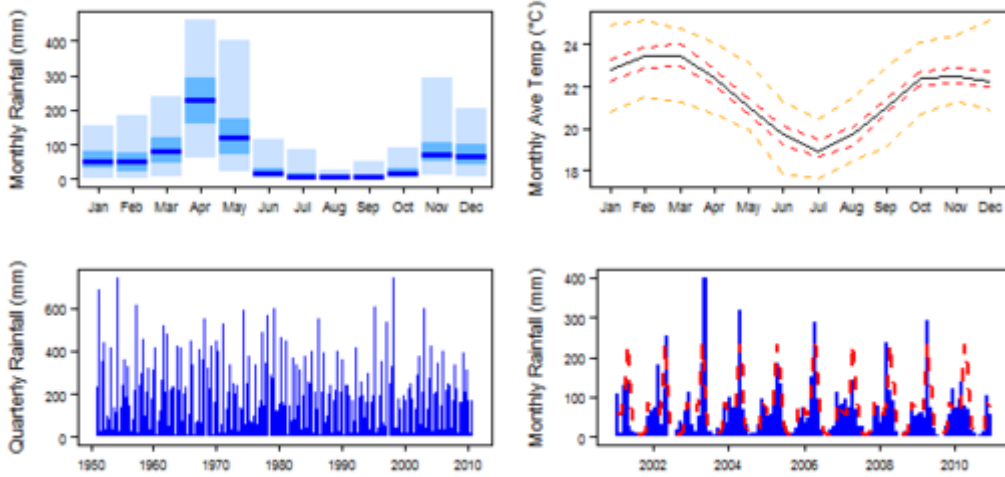

Climate for Csb region (arid steppe (hot))