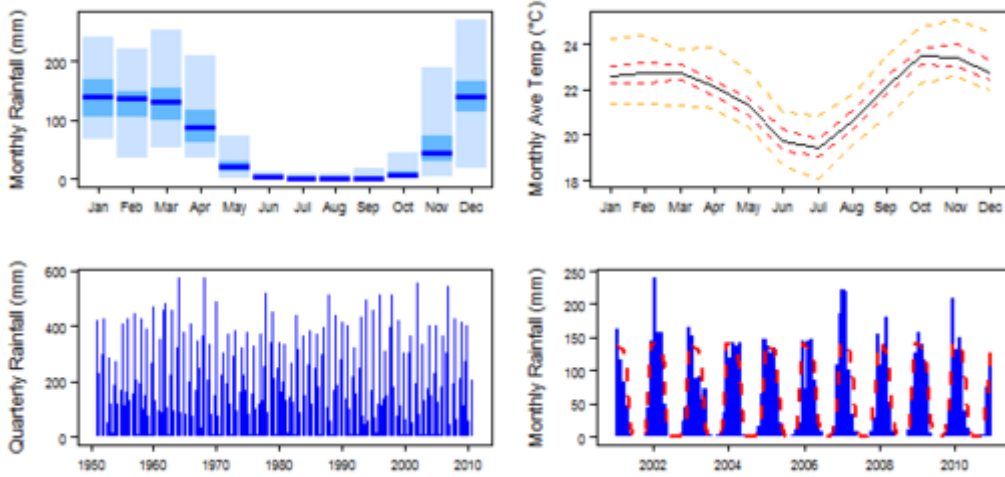

Climate for BSh region (arid steppe (hot))