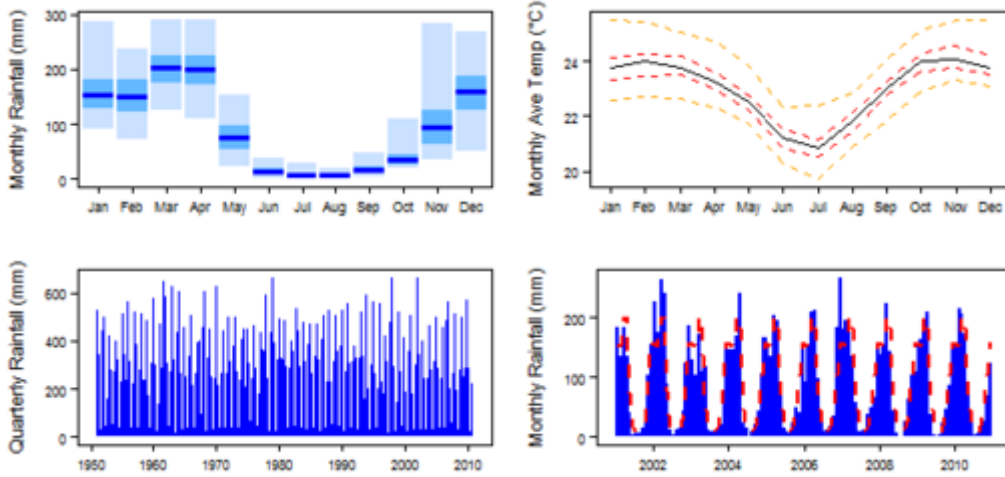

Climate for Aw region (tropical savannah)