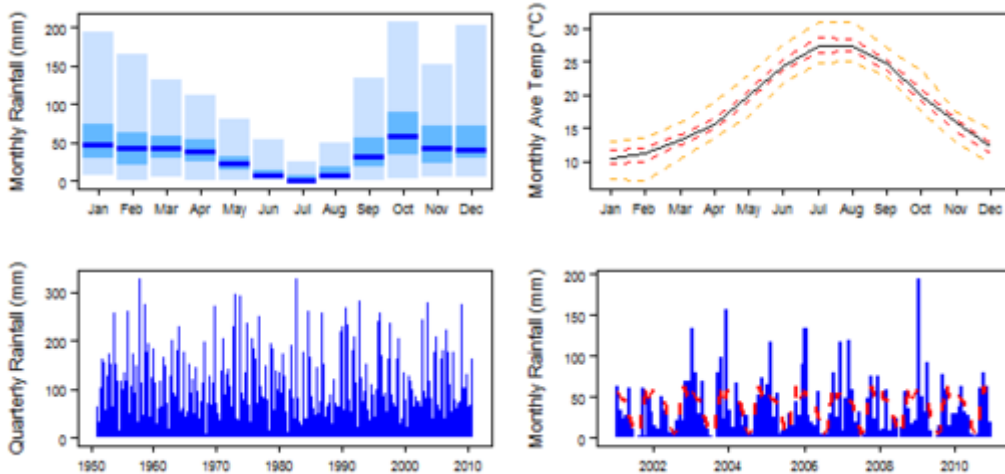

Climate for BSh region (Arid Steppe (hot) / Steppe Aride (chaud))