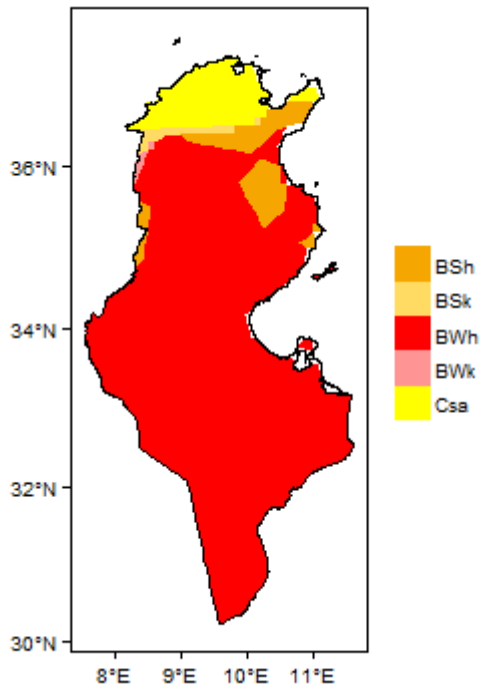

Climate for BSh region (Arid Steppe (hot) / Steppe Aride (chaud))

Climate for BWh region (Arid Desert (hot) / Désert Aride (chaud))