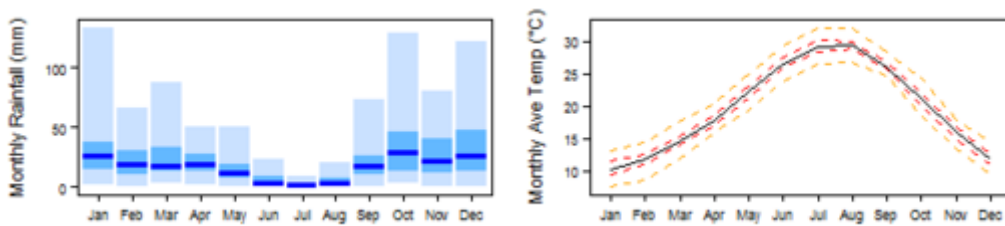

Climate for BWh region (Arid Desert (hot) / Désert Aride (chaud))