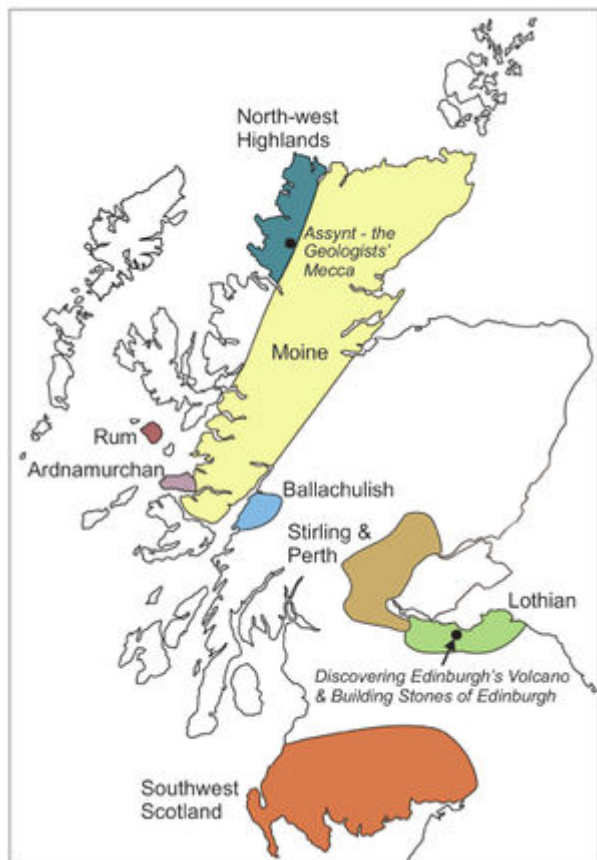

# Edinburgh Geological Society

From Earthwise

[Jump to navigation](#) [Jump to search](#)

Map of Scotland showing the areas covered by excursion guides of the Edinburgh Geological Society.

From: Browne, M.A.E. and Gillen, C. (editors) 2015. [A geological excursion guide to the Stirling and Perth area](#). Edinburgh: Edinburgh Geological Society in association with NMS Enterprises Limited. **Buy the book [EGS](#)**.