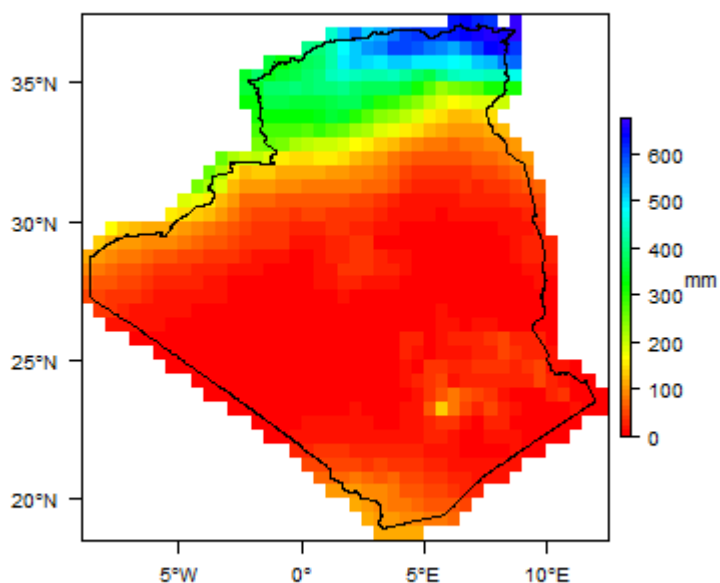

# File:Algeria ClimatePrecip.png

From Earthwise

[Jump to navigation](#) [Jump to search](#)

- [File](#)
- [File history](#)
- [File usage](#)

No higher resolution available.
