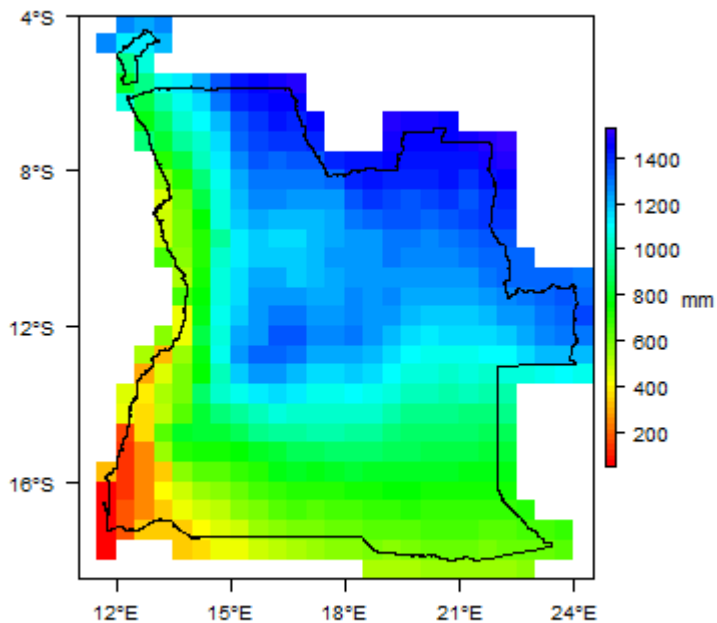

File:Angola ClimatePrecip.png

From Earthwise

[Jump to navigation](#) [Jump to search](#)

- [File](#)
- [File history](#)
- [File usage](#)

No higher resolution available.
