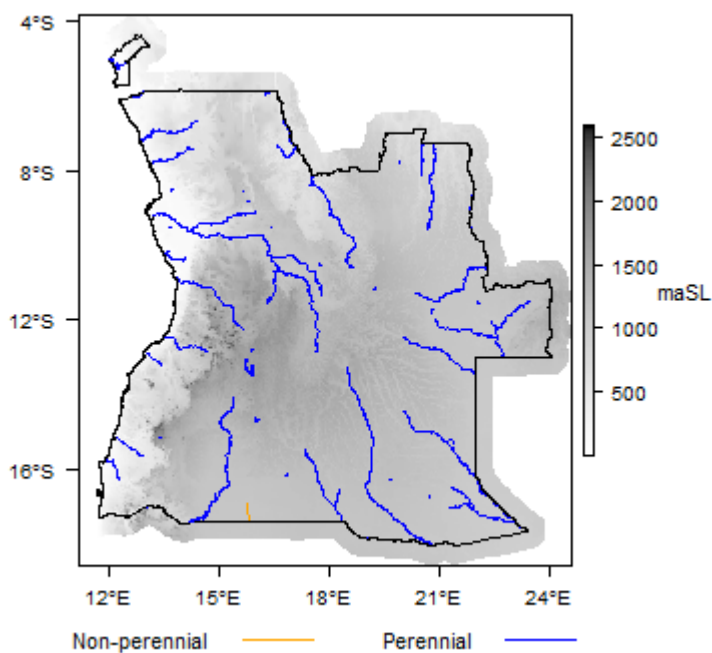

File:Angola Hydrology.png

From Earthwise

[Jump to navigation](#) [Jump to search](#)

- [File](#)
- [File history](#)
- [File usage](#)

No higher resolution available.
