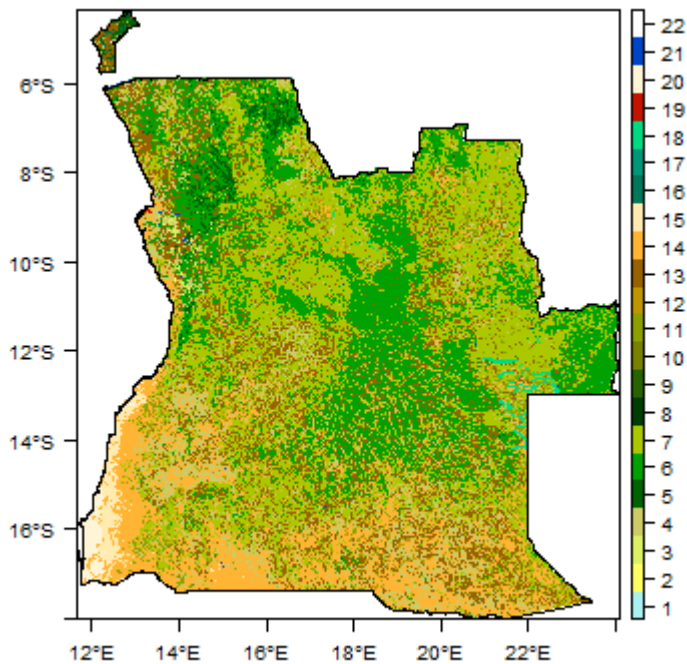

File:Angola LandCover.png

From Earthwise

[Jump to navigation](#) [Jump to search](#)

- [File](#)
- [File history](#)
- [File usage](#)

No higher resolution available.
