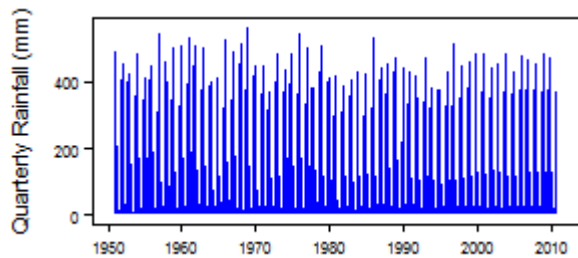

File:Angola pre Qts.png

From Earthwise

[Jump to navigation](#) [Jump to search](#)

- [File](#)
- [File history](#)
- [File usage](#)

No higher resolution available.
