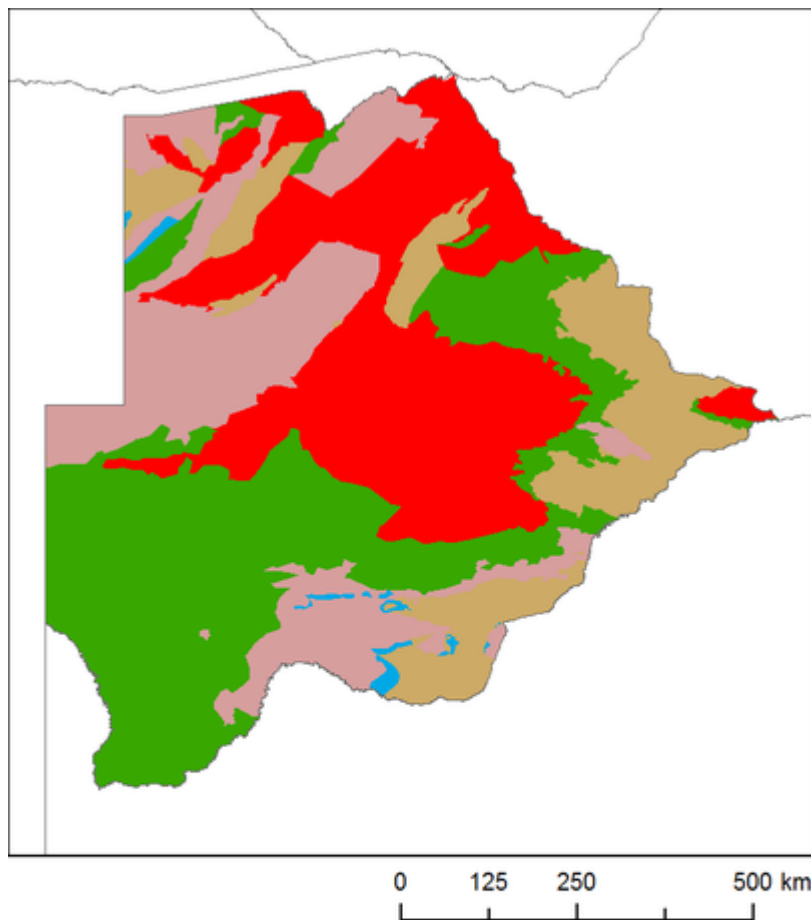

File:Botswana Geology3.png

From Earthwise

[Jump to navigation](#) [Jump to search](#)

- [File](#)
- [File history](#)
- [File usage](#)
- [Metadata](#)

Botswana - Bedrock (pre-Kalahari) Geology

- Karoo Supergroup covered by volcanic rocks
- Karoo Supergroup
- Precambrian Transvaal Supergroup: dominantly dolomite
- Precambrian: dominantly (meta)sedimentary
- Precambrian: Basement



Licensing