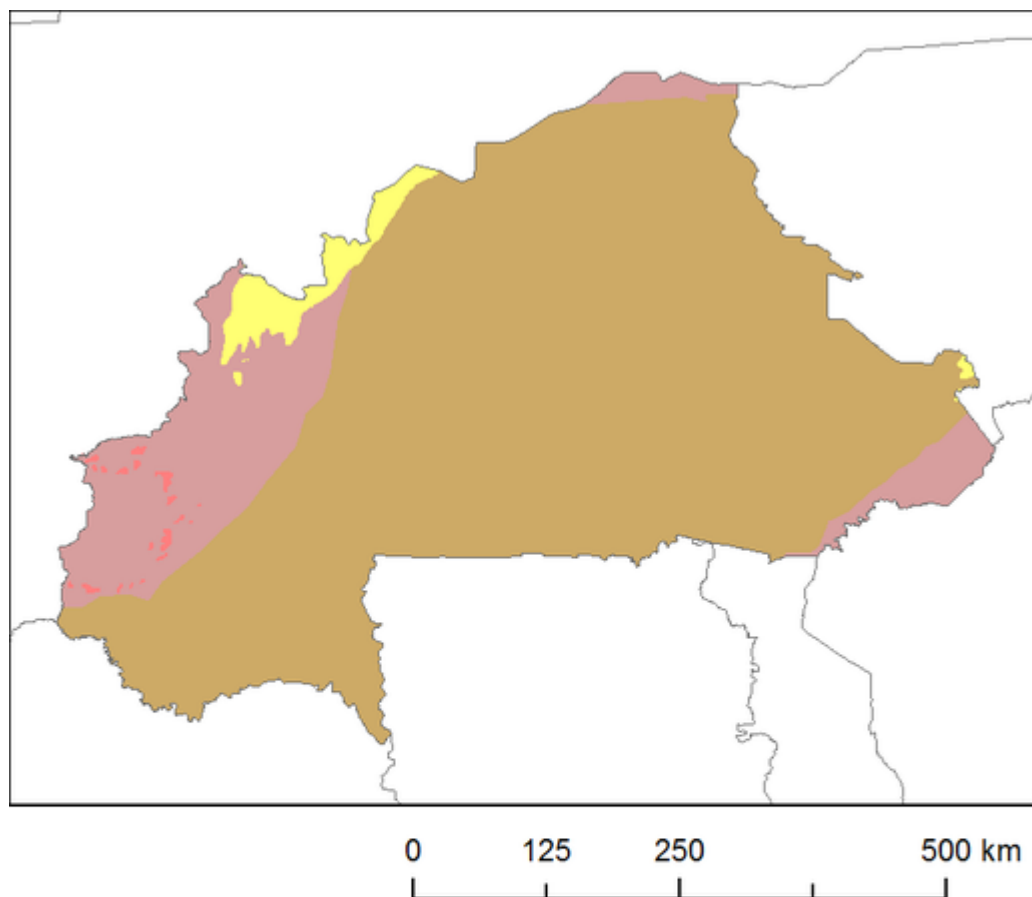

File:BurkinaFaso Geology4.png

From Earthwise

[Jump to navigation](#) [Jump to search](#)

- [File](#)
- [File history](#)
- [File usage](#)
- [Metadata](#)

Burkina Faso - Geology



Licensing

This image is licensed under a [Creative Commons Attribution-ShareAlike 3.0 Unported License](#). For full details see the [Terms of use](#) page.