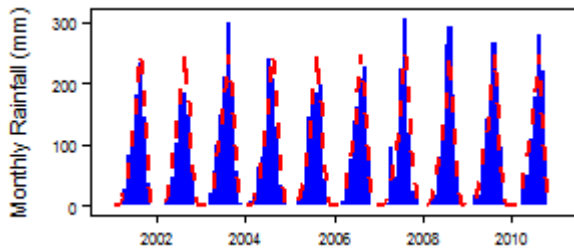

File:Burkina Faso Aw pre Mts.png

From Earthwise

[Jump to navigation](#) [Jump to search](#)

- [File](#)
- [File history](#)
- [File usage](#)

No higher resolution available.
