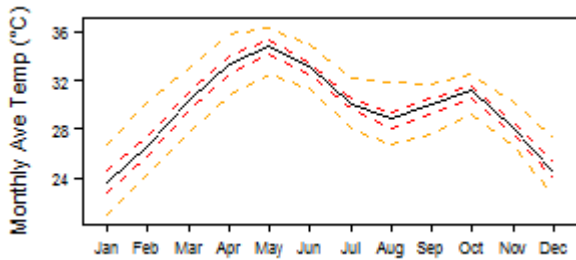

File:Burkina Faso BWh tmp Monthly.png

From Earthwise

[Jump to navigation](#) [Jump to search](#)

- [File](#)
- [File history](#)
- [File usage](#)

No higher resolution available.
