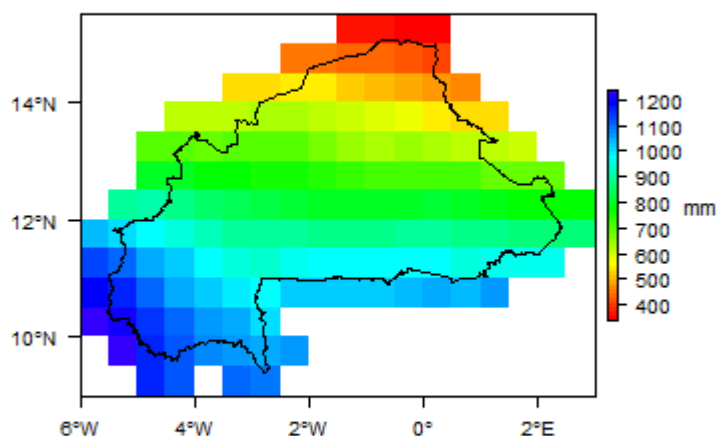

File:Burkina Faso ClimatePrecip.png

From Earthwise

[Jump to navigation](#) [Jump to search](#)

- [File](#)
- [File history](#)
- [File usage](#)

No higher resolution available.
