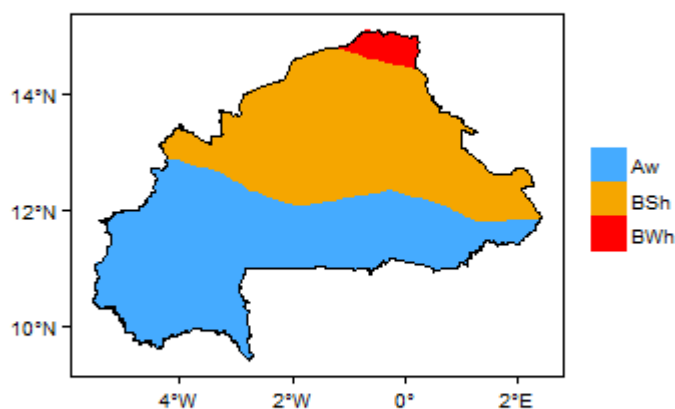

# File:Burkina Faso ClimateZones.png

From Earthwise

[Jump to navigation](#) [Jump to search](#)

- [File](#)
- [File history](#)
- [File usage](#)

No higher resolution available.
