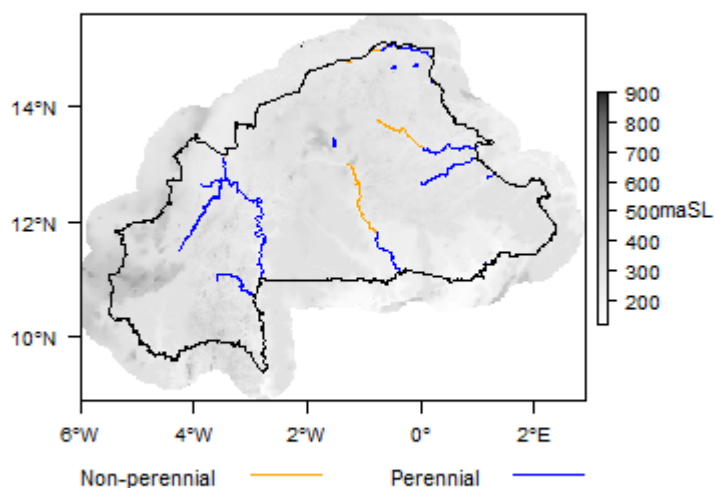

File:Burkina Faso Hydrology.png

From Earthwise

[Jump to navigation](#) [Jump to search](#)

- [File](#)
- [File history](#)
- [File usage](#)

No higher resolution available.
