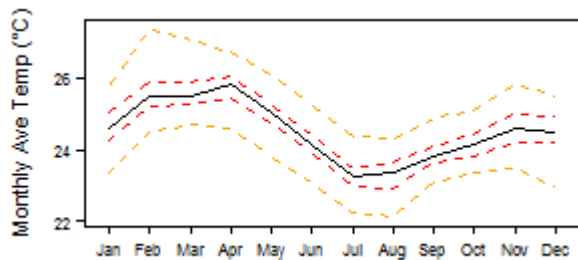

File:Cameroon Am tmp Monthly.png

From Earthwise

[Jump to navigation](#) [Jump to search](#)

- [File](#)
- [File history](#)
- [File usage](#)

No higher resolution available.
