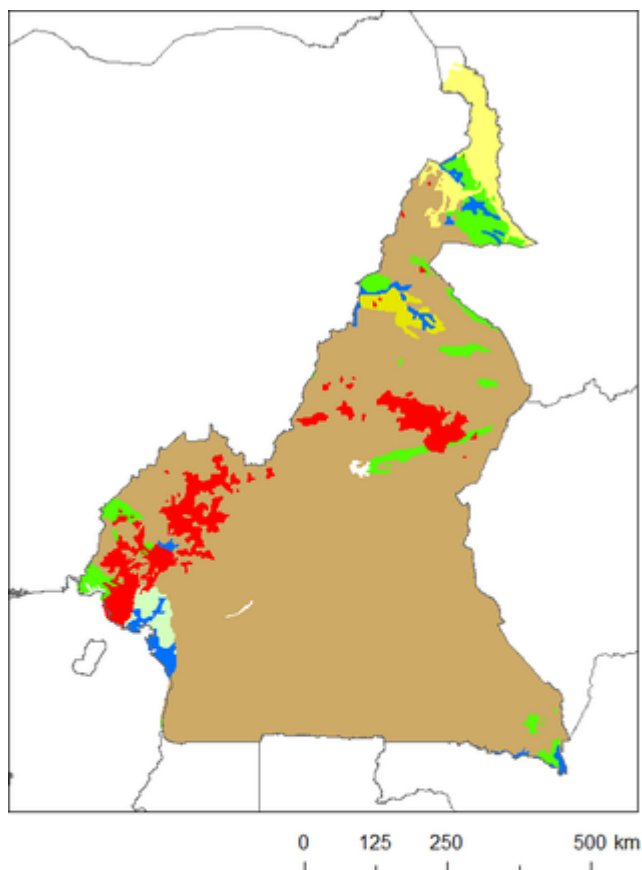

File:Cameroon Geology3.png

From Earthwise

[Jump to navigation](#) [Jump to search](#)

- [File](#)
- [File history](#)
- [File usage](#)
- [Metadata](#)

Cameroon - Geology

- Unconsolidated sedimentary
- Sedimentary: Quaternary - Lake Chad basin
- Sedimentary: Cretaceous-Tertiary - Garoua basin
- Sedimentary: Cretaceous-Tertiary - Douala basin
- Sedimentary: largely Cretaceous-Tertiary
- Volcanic
- Precambrian Basement



Licencing

This image is licensed under a [Creative Commons Attribution-ShareAlike 3.0 Unported License](#). For full details see the [Terms of use](#) page.