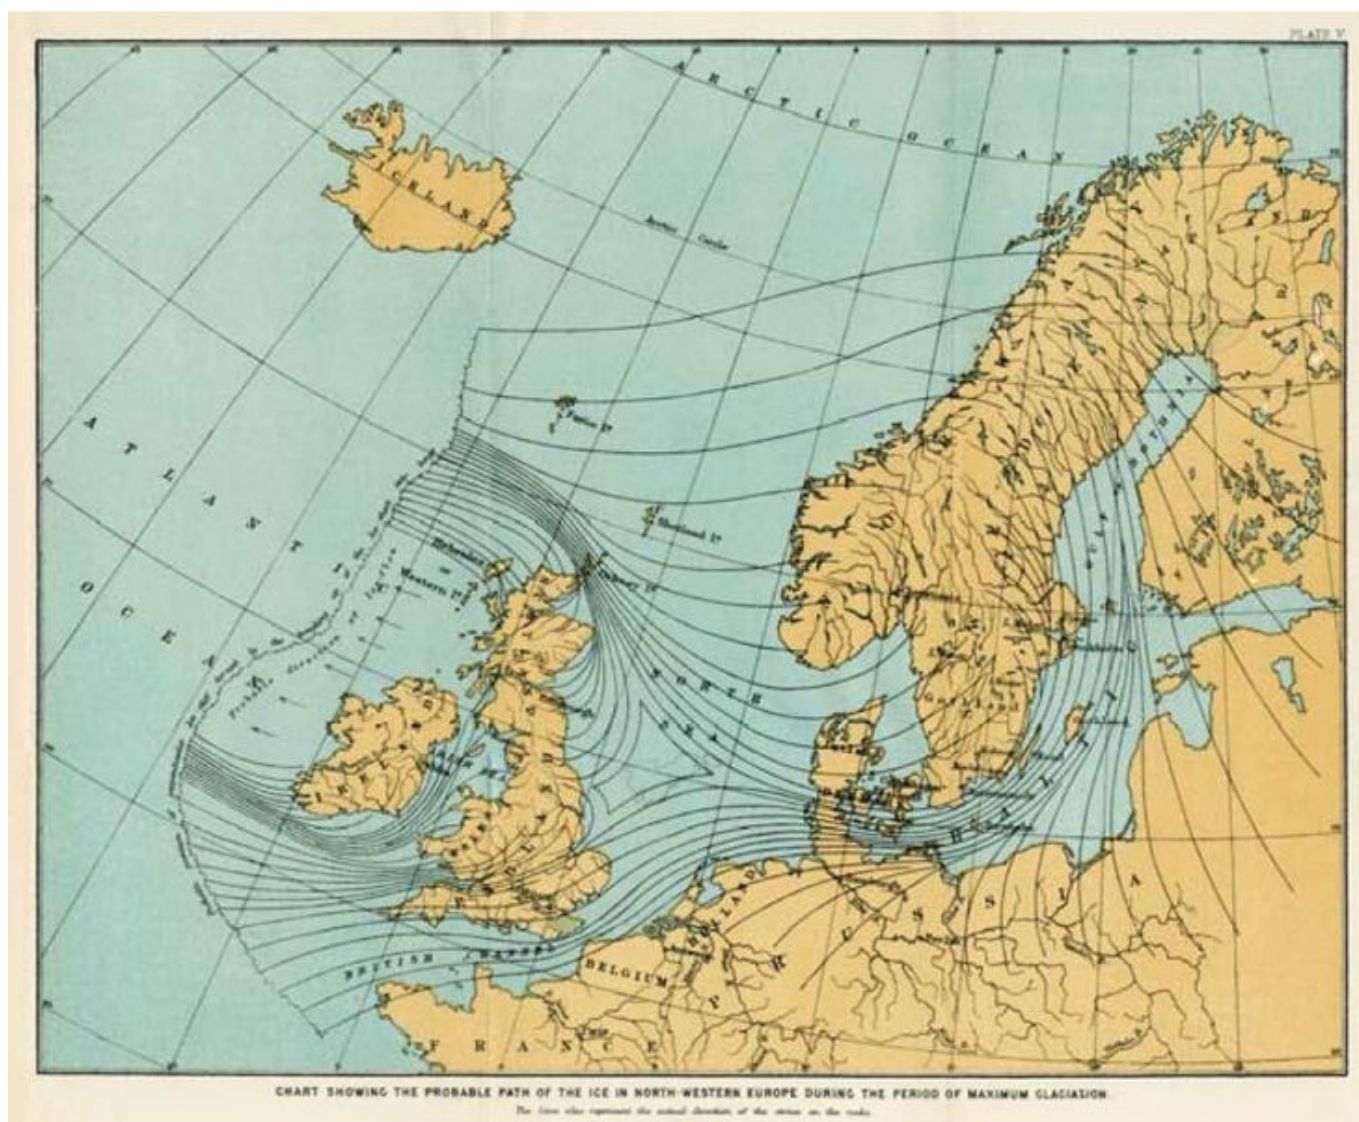

File:Croll 002.jpg

From Earthwise

[Jump to navigation](#) [Jump to search](#)

- [File](#)
- [File history](#)
- [File usage](#)
- [Metadata](#)



Summary

Croll's attempt to reconstruct the probable path of the Ice Age in north-western Europe, from *Climate and Time* (1875)