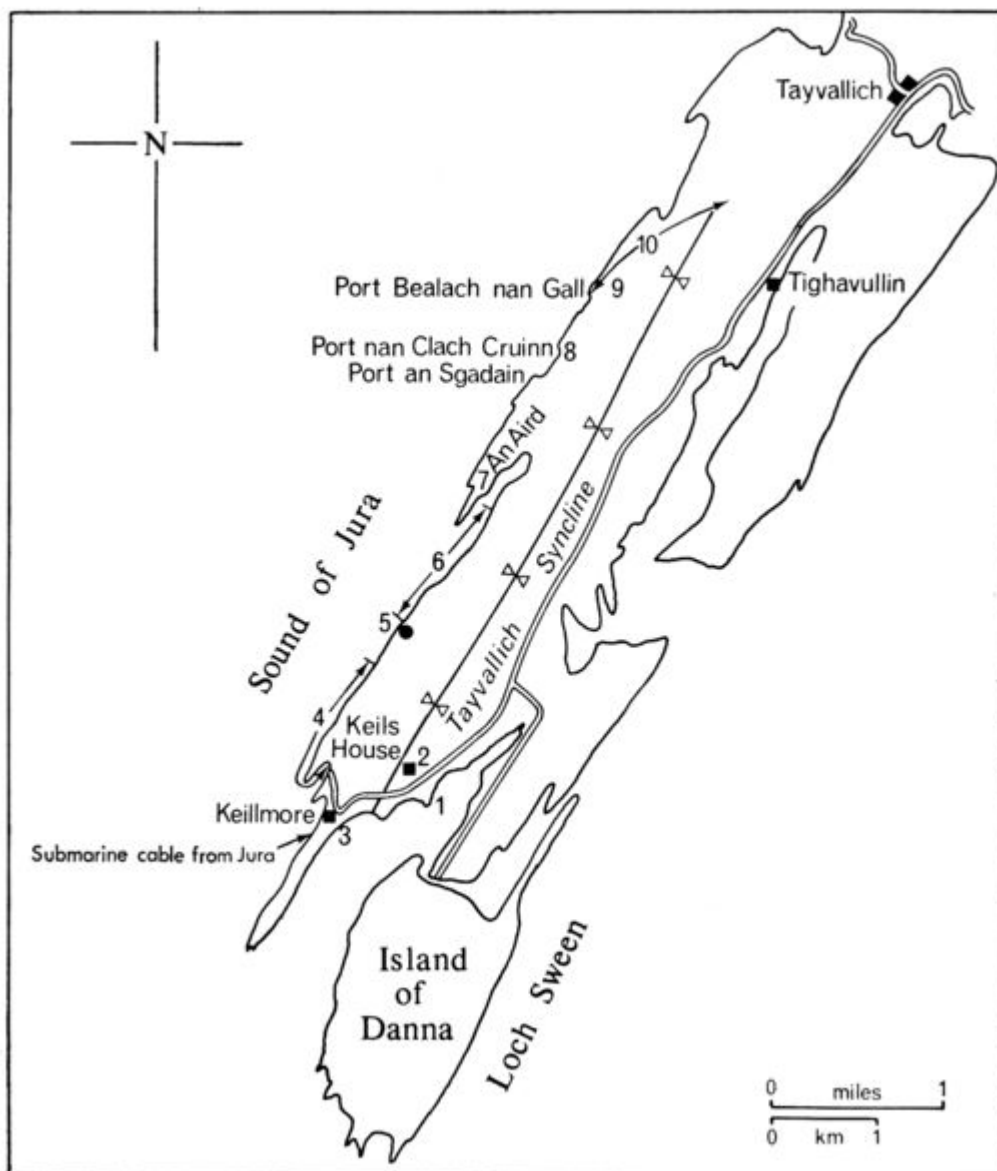

# File: Dalradian Excursion 009.jpg

From Earthwise

[Jump to navigation](#) [Jump to search](#)

- [File](#)
- [File history](#)
- [File usage](#)


### description

**English:** Guide to the localities described in the text. From: P. J. Gower 1977. 3: The Dalradian rocks of the west coast of the Tayvallich peninsula. *Scottish Journal of Geology* v 13. p125-133.