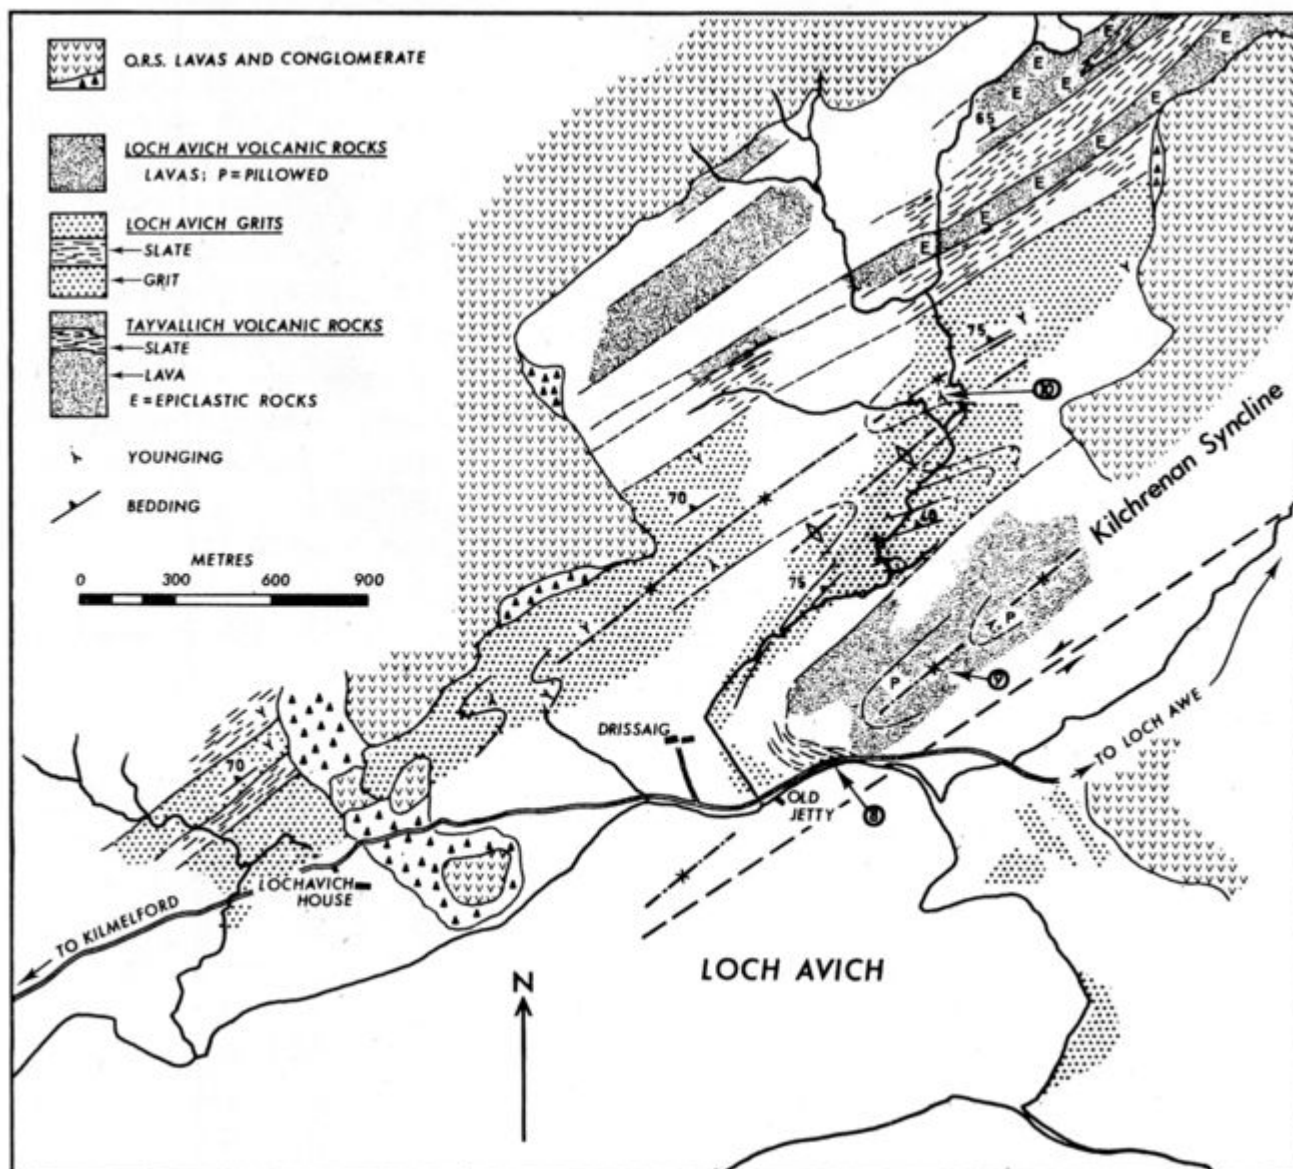

# File: Dalradian Excursion 021.jpg

From Earthwise

[Jump to navigation](#) [Jump to search](#)

- [File](#)
- [File history](#)
- [File usage](#)


## Summary

<b>description</b>	<b>English:</b> Geological map of the ground to the North-East of Loch Avich with localities 8, 9 and 10 indicated. Areas in which the Dalradian rocks are poorly exposed have been left unornamented and outcrops of minor post-tectonic igneous intrusions have been omitted. From: Borradaile, G.J. 1977. 6: The Dalradian rocks of the northern Loch Awe district. Scottish Journal of Geology v 13. p155-164.
<b>source</b>	Dalradian rocks of the South-west Highlands. Scottish Journal of Geology 13 (2) 1977
<b>author</b>	Edinburgh Geological Society