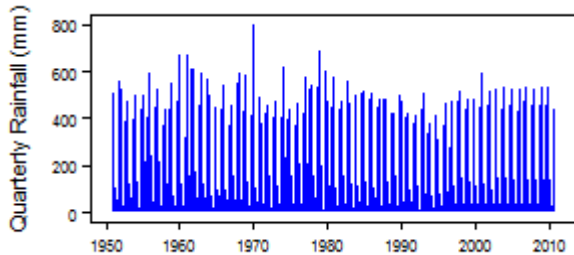

File:Democratic Republic of the Congo Cwb pre Qts.png

From Earthwise

[Jump to navigation](#) [Jump to search](#)

- [File](#)
- [File history](#)
- [File usage](#)

No higher resolution available.
