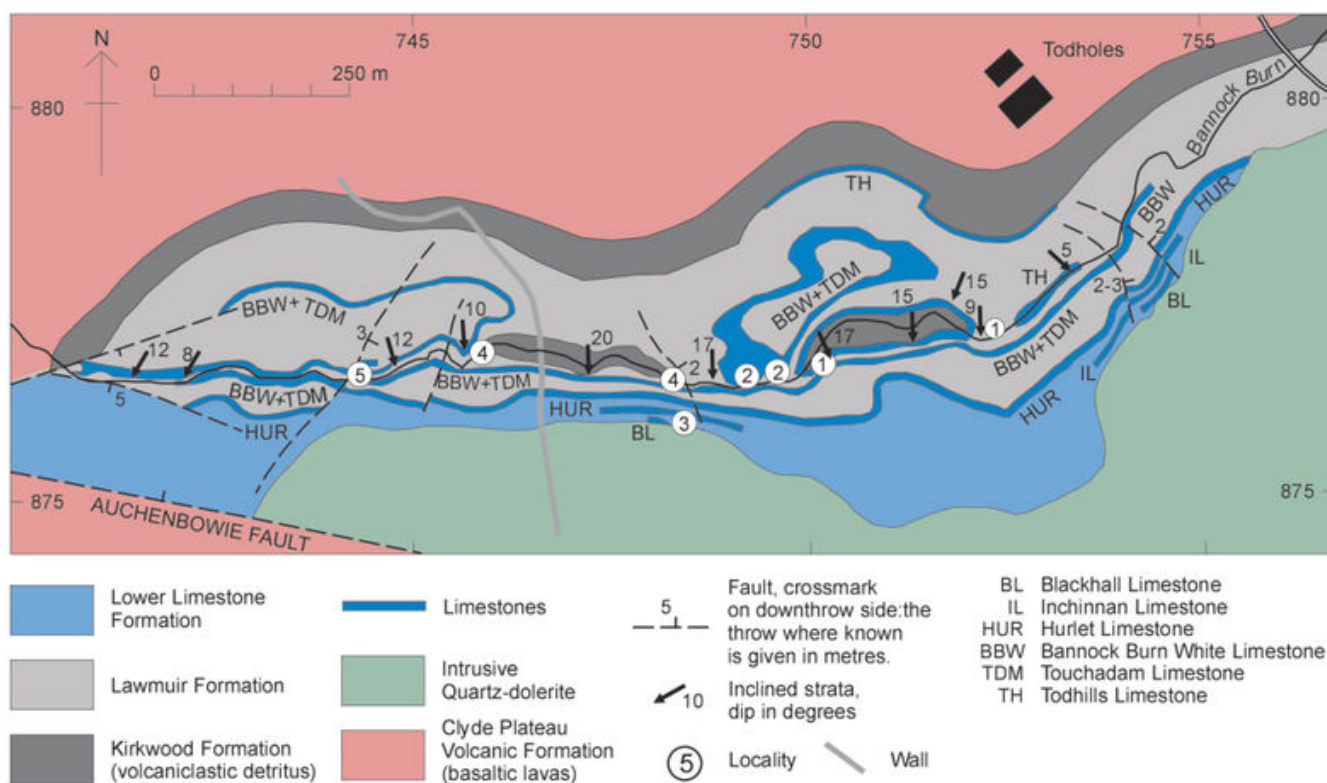

File:EGS STIRL FIG 02 01.jpg

From Earthwise

[Jump to navigation](#) [Jump to search](#)

- [File](#)
- [File history](#)
- [File usage](#)
- [Metadata](#)



Summary

description

English: Figure 2.1 Map of late Viséan rocks exposed in the upper Bannock Burn near Todholes, showing localities for Excursion 2. Adapted from Francis et al. (1970, fig. 13).

- You cannot overwrite this file.

File usage

The following 2 pages link to this file:

- [Bannock Burn - an excursion](#)
- [Geological excursion guide to the Stirling and Perth area](#)

Metadata

This file contains additional information, probably added from the digital camera or scanner used to create or digitise it.