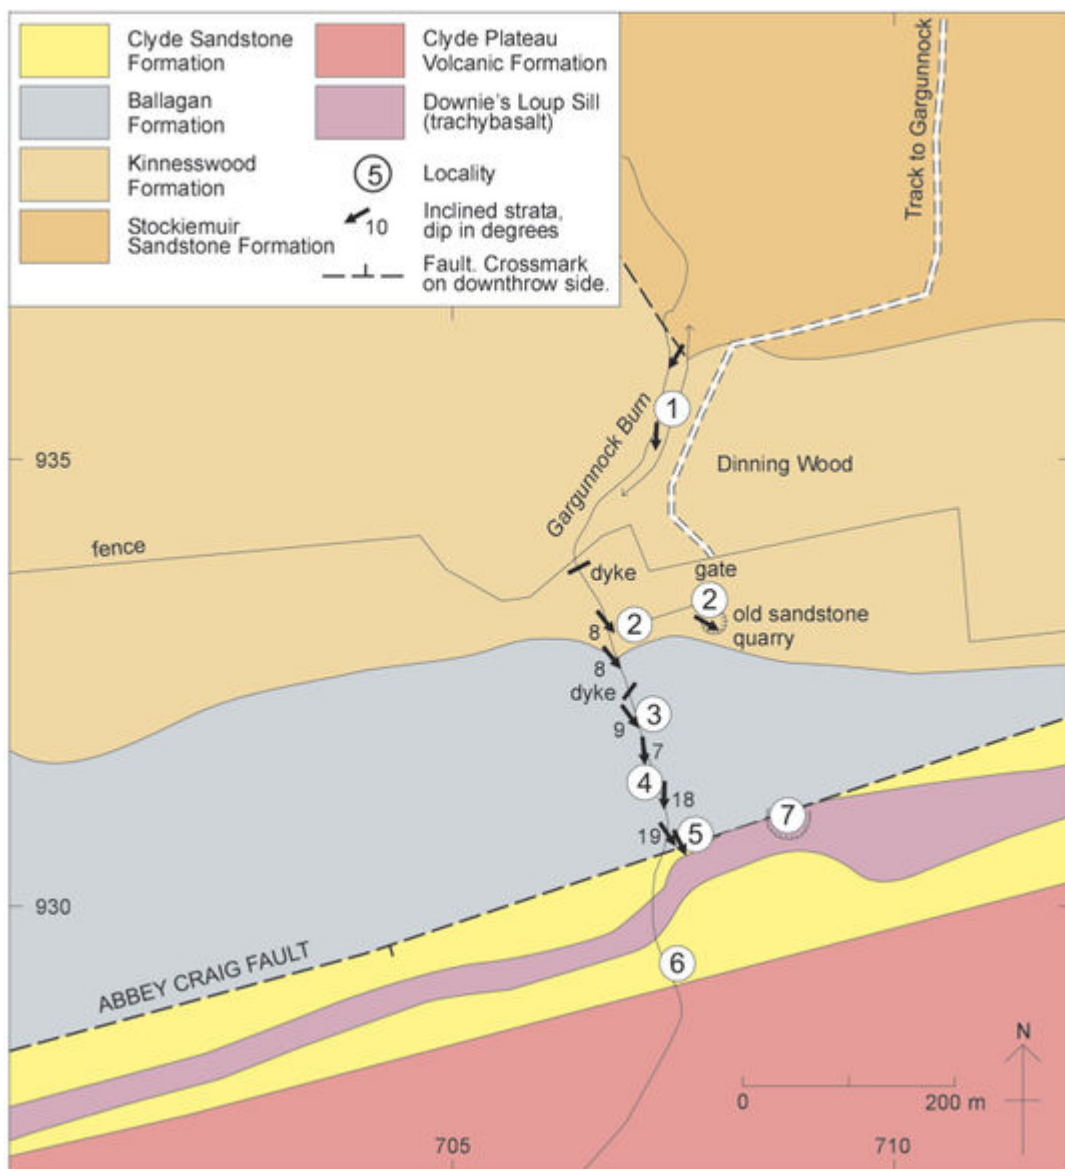

# File:EGS STIRL FIG 09 01.jpg

From Earthwise

[Jump to navigation](#) [Jump to search](#)

- [File](#)
- [File history](#)
- [File usage](#)
- [Metadata](#)


## Summary

**English:** Figure 9.1 Geological map of the area around the Gargunnock Burn, showing localities for Excursion 9.