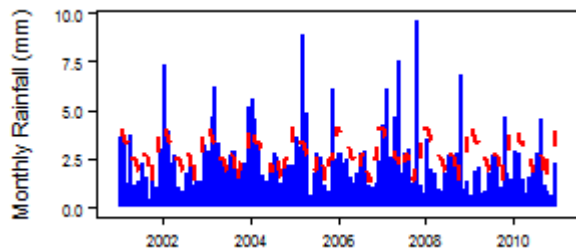

File:Egypt BWh pre Mts.png

From Earthwise

[Jump to navigation](#) [Jump to search](#)

- [File](#)
- [File history](#)
- [File usage](#)

No higher resolution available.
