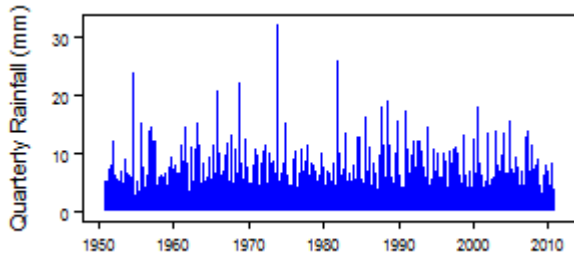

File: Egypt BWh pre Qts.png

From Earthwise

[Jump to navigation](#) [Jump to search](#)

- [File](#)
- [File history](#)
- [File usage](#)

No higher resolution available.
