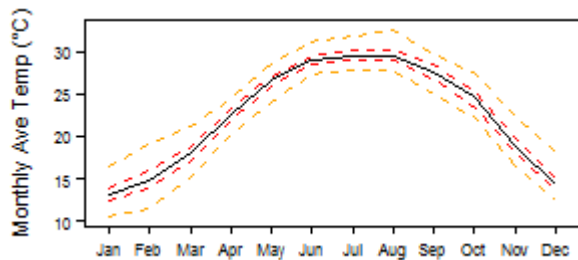

File: Egypt BWh tmp Monthly.png

From Earthwise

[Jump to navigation](#) [Jump to search](#)

- [File](#)
- [File history](#)
- [File usage](#)

No higher resolution available.
