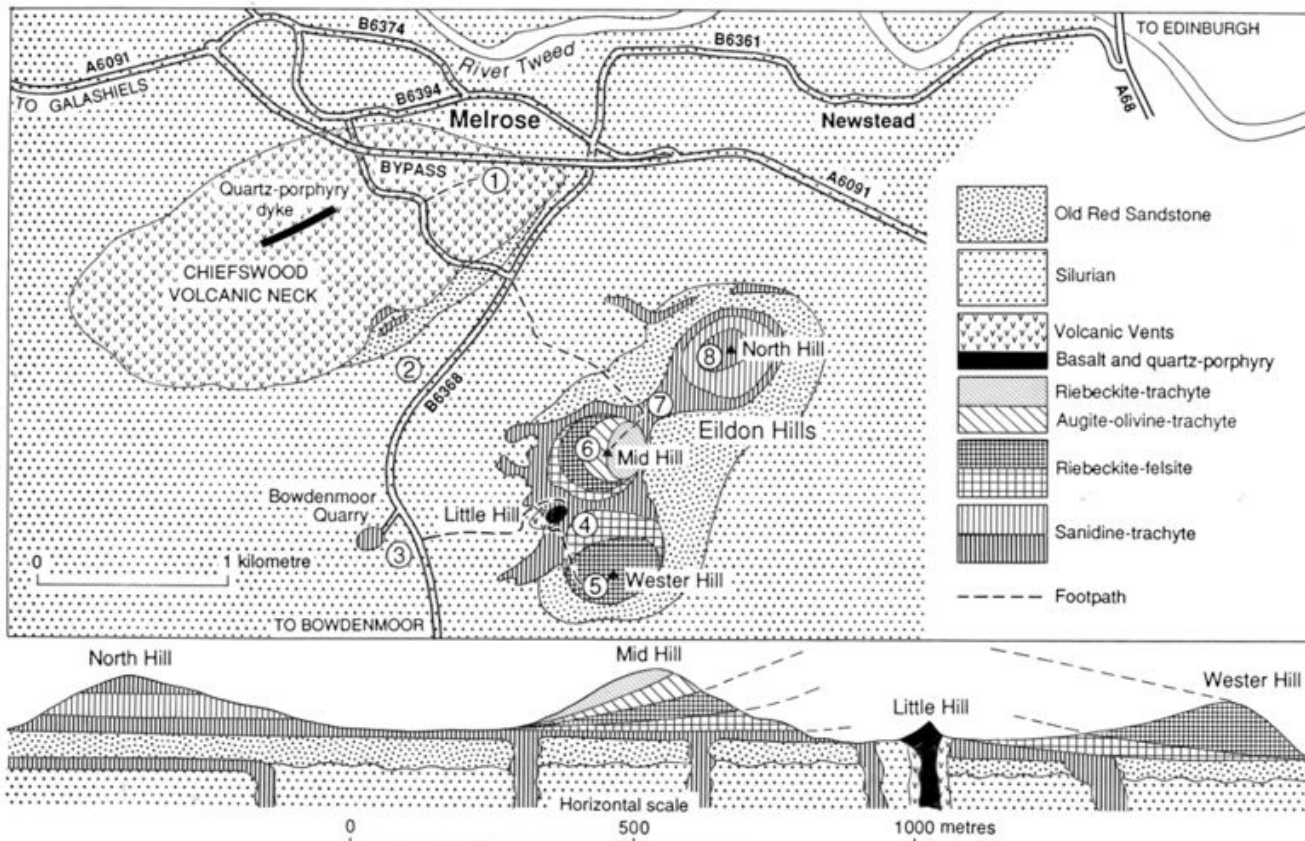

File:EildonHillsExcursionMap.jpg

From Earthwise

[Jump to navigation](#) [Jump to search](#)

- [File](#)
- [File history](#)
- [File usage](#)



Eildon Hills excursion map.

File history

Click on a date/time to view the file as it appeared at that time.

Date/Time	Thumbnail	Dimensions	User	Comment
current 23:10, 8 March 2015		1,346 × 866 (612 KB)	Scotfot (talk contribs)	Eildon Hills excursion map.