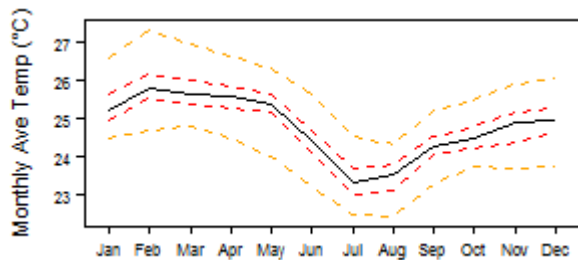

File:Equatorial Guinea tmp Monthly.png

From Earthwise

[Jump to navigation](#) [Jump to search](#)

- [File](#)
- [File history](#)
- [File usage](#)

No higher resolution available.
