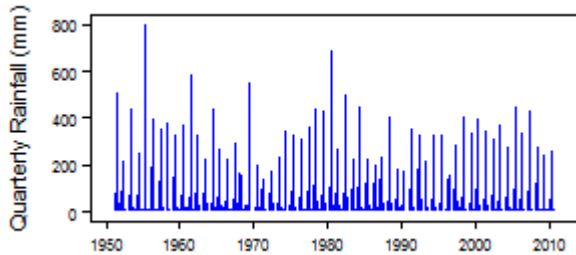

File:Eritrea BSh pre Qts.png

From Earthwise

[Jump to navigation](#) [Jump to search](#)

- [File](#)
- [File history](#)
- [File usage](#)

No higher resolution available.
