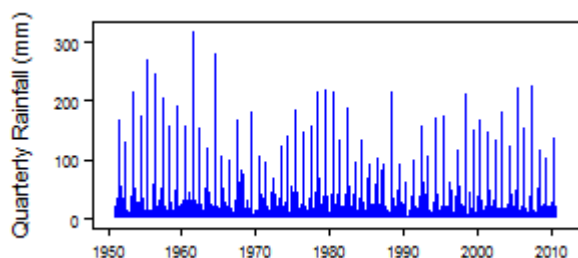

# File:Eritrea BWh pre Qts.png

From Earthwise

[Jump to navigation](#) [Jump to search](#)

- [File](#)
- [File history](#)
- [File usage](#)

No higher resolution available.
