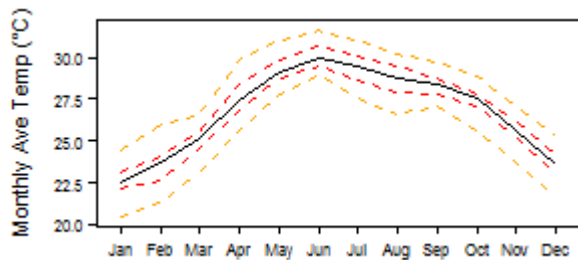

File:Eritrea BWh tmp Monthly.png

From Earthwise

[Jump to navigation](#) [Jump to search](#)

- [File](#)
- [File history](#)
- [File usage](#)

No higher resolution available.
