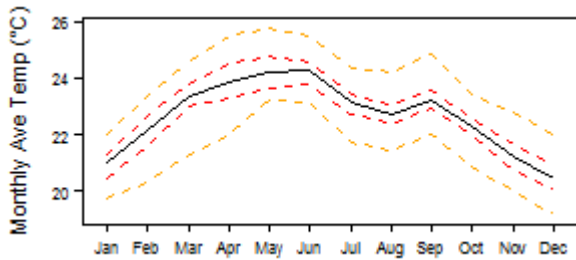

File:Ethiopia BSh tmp Monthly.png

From Earthwise

[Jump to navigation](#) [Jump to search](#)

- [File](#)
- [File history](#)
- [File usage](#)

No higher resolution available.
