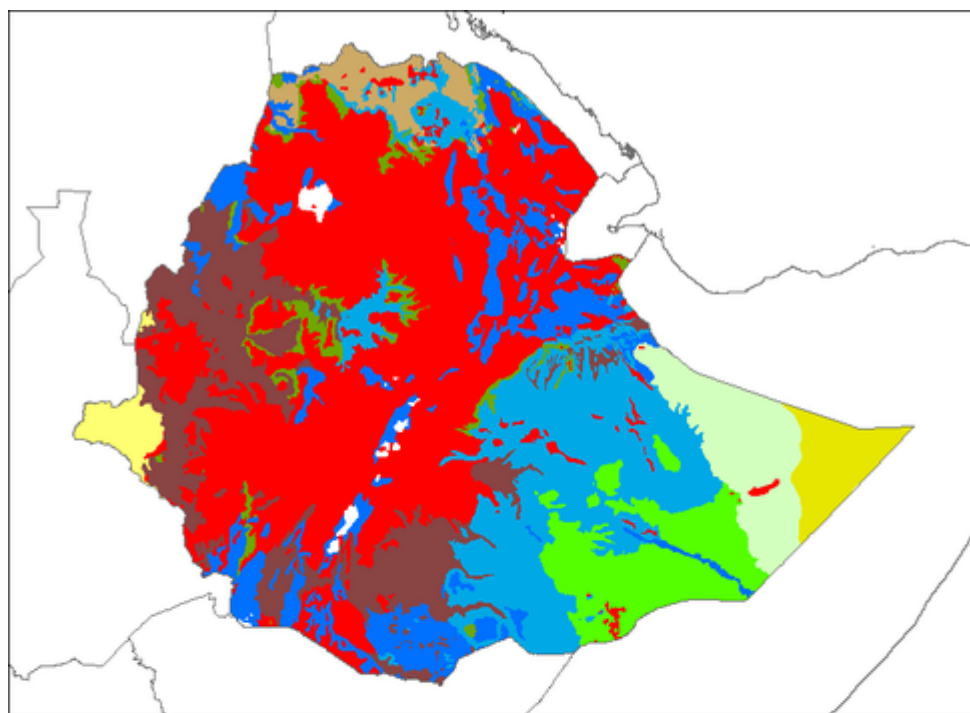

File:Ethiopia Geology3.png

From Earthwise

[Jump to navigation](#) [Jump to search](#)

- [File](#)
- [File history](#)
- [File usage](#)
- [Metadata](#)

Ethiopia - Geology

- Igneous Volcanic
- Unconsolidated sedimentary
- Unconsolidated sedimentary - Miocene to Recent (minor consolidated Alwero Sandstone)
- Sedimentary - Eocene carbonate rocks
- Sedimentary - Upper Cretaceous: Jessoma Sandstone
- Sedimentary - Lower Cretaceous: Korahe Formation
- Sedimentary - Jurassic carbonate rocks
- Sedimentary - Jurassic sandstone
- Precambrian Mobile/Orogenic Belt
- Precambrian Craton



Licensing

This image is licensed under a [Creative Commons Attribution-ShareAlike 3.0 Unported License](#). For full details see the [Terms of use](#) page.

File usage

The following page links to this file:

- [Hydrogeology of Ethiopia](#)

Metadata

This file contains additional information, probably added from the digital camera or scanner used to create or digitise it.

If the file has been modified from its original state, some details may not fully reflect the modified file.

Horizontal resolution 39.37 dpc

Vertical resolution 39.37 dpc

Retrieved from

'http://earthwise.bgs.ac.uk/index.php?title=File:Ethiopia_Geology3.png&oldid=42432'