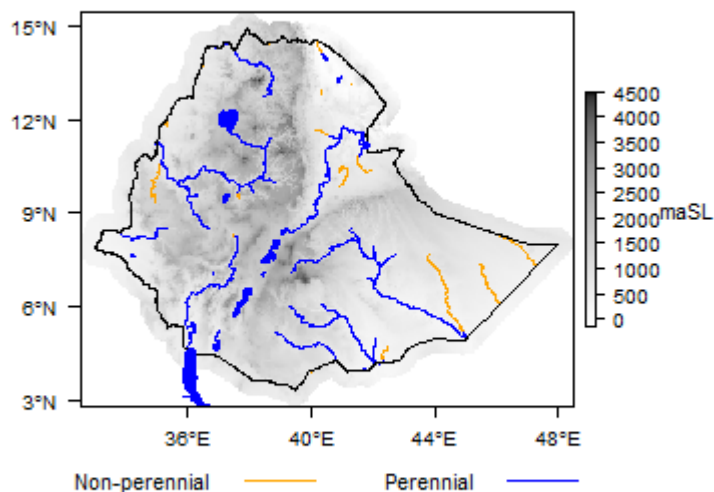

File:Ethiopia Hydrology.png

From Earthwise

[Jump to navigation](#) [Jump to search](#)

- [File](#)
- [File history](#)
- [File usage](#)

No higher resolution available.
