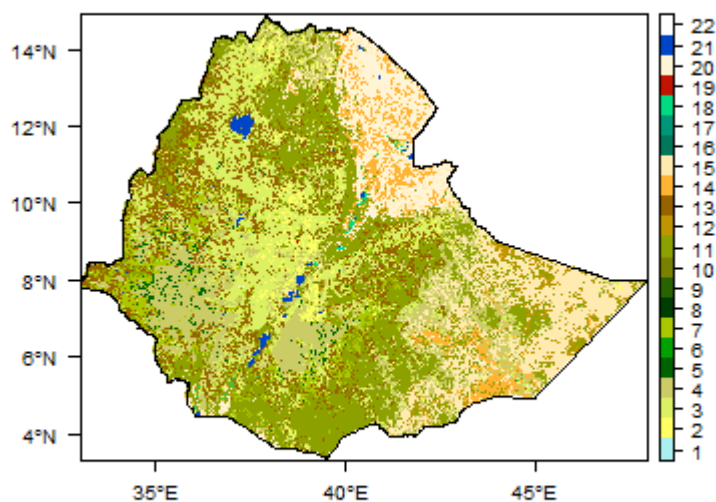

# File:Ethiopia LandCover.png

From Earthwise

[Jump to navigation](#) [Jump to search](#)

- [File](#)
- [File history](#)
- [File usage](#)

No higher resolution available.
