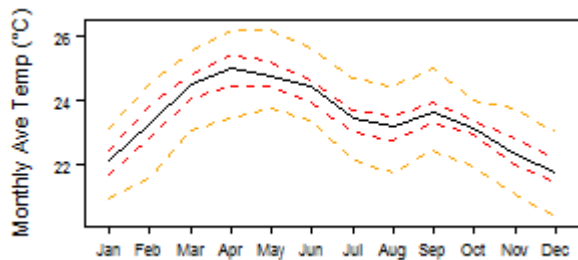

# File:Ethiopia tmp Monthly.png

From Earthwise

[Jump to navigation](#) [Jump to search](#)

- [File](#)
- [File history](#)
- [File usage](#)

No higher resolution available.
