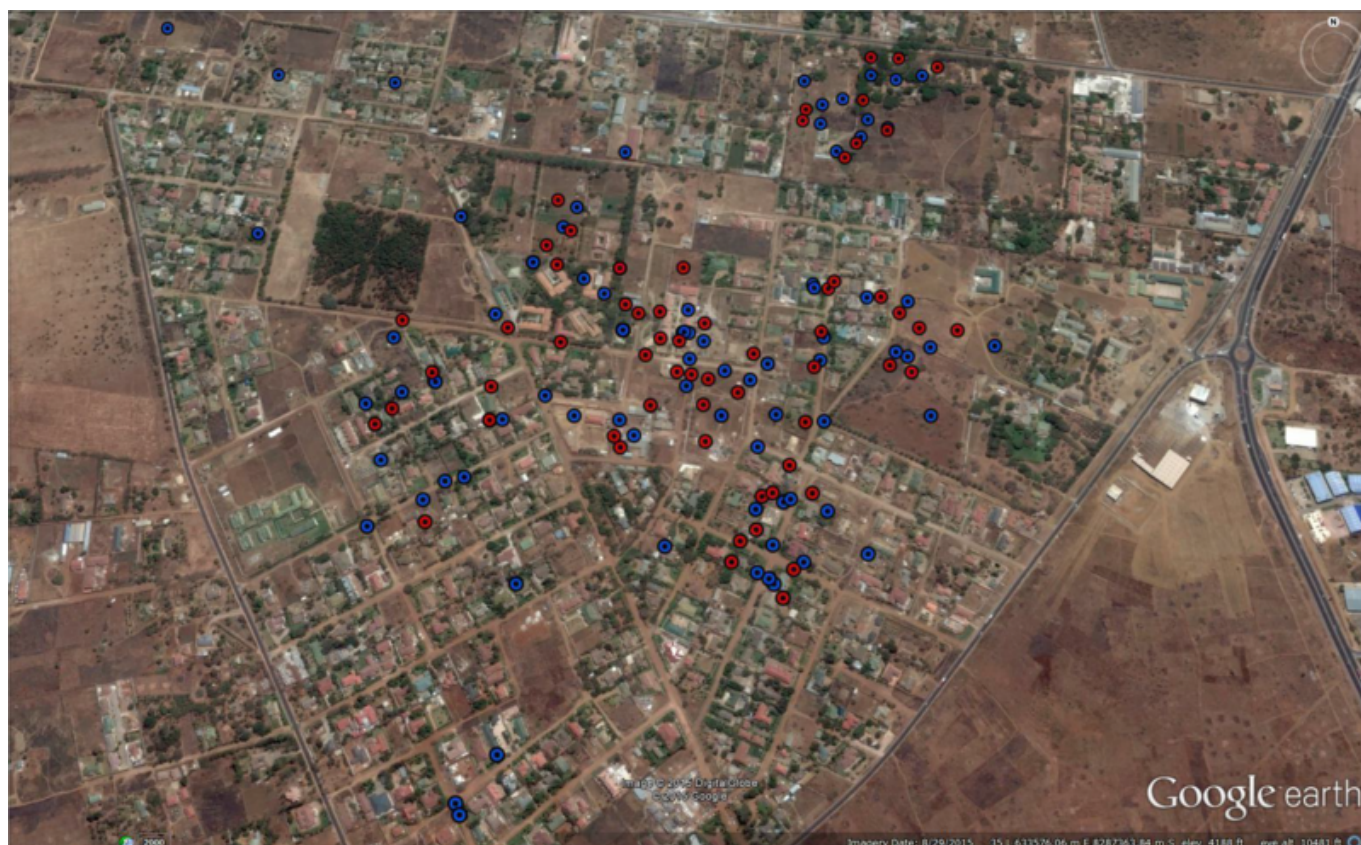

File:Figure1 StudySite.png

From Earthwise

[Jump to navigation](#) [Jump to search](#)

- [File](#)
- [File history](#)
- [File usage](#)
- [Metadata](#)



File history

Click on a date/time to view the file as it appeared at that time.

| Date/Time | Thumbnail | Dimensions | User | Comment |
|---|---|-----------------------|---|---------|
| current 12:23, 26 July 2018 |  | 1,568 × 971 (4.07 MB) | KirstyUpton (talk contribs) | |

- You cannot overwrite this file.

File usage

The following page links to this file:

- [Case Study Groundwater Quality Lusaka Zambia](#)

Metadata

This file contains additional information, probably added from the digital camera or scanner used to create or digitise it.