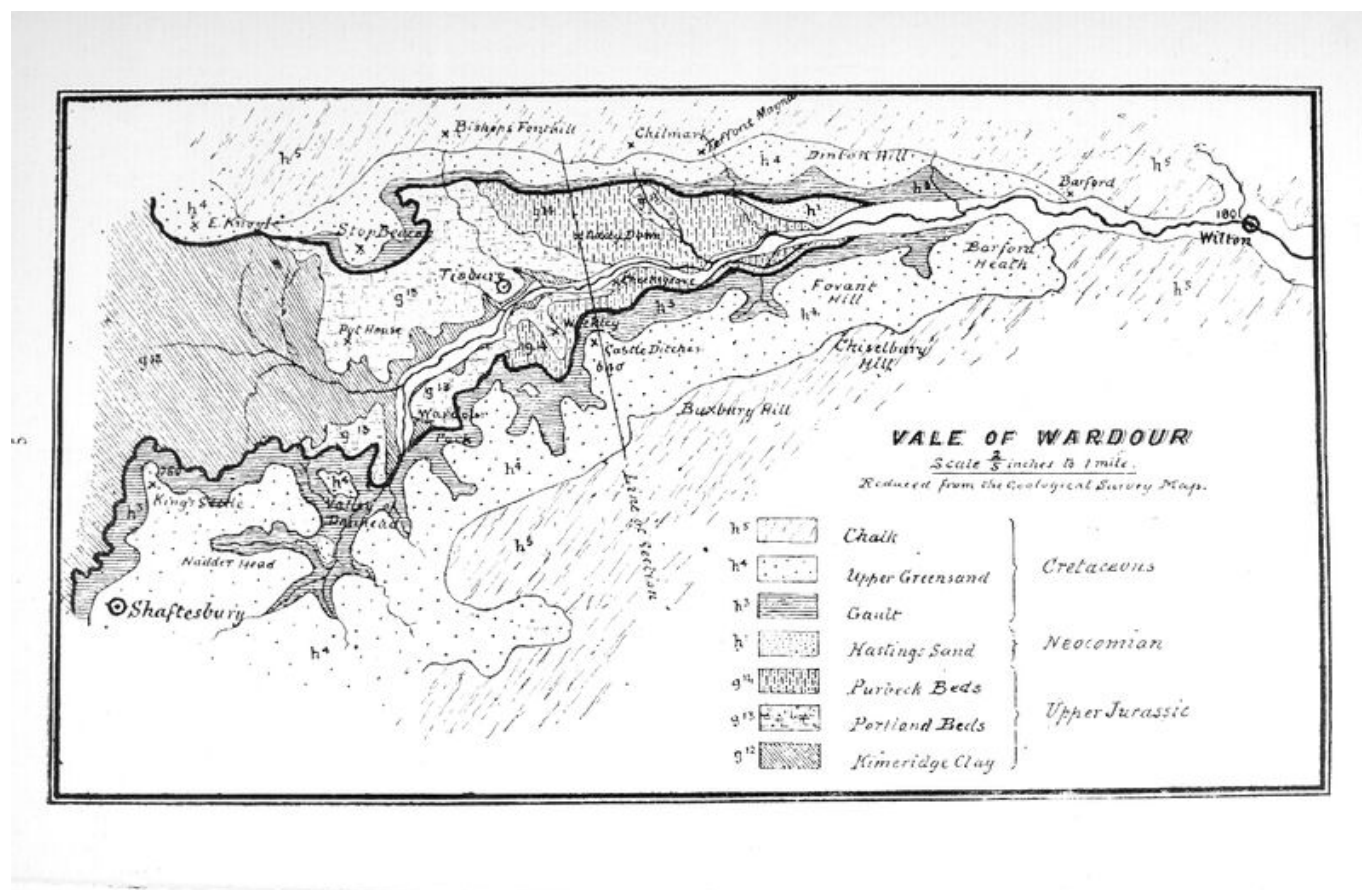

File:GA Image 0193.jpg

From Earthwise

[Jump to navigation](#) [Jump to search](#)

- [File](#)
- [File history](#)
- [File usage](#)



Summary

Map, Vale of Wardour. Excursion to Salisbury and Vale of Wardour, Easter, 1903. Geologists' Association Circular No. 39. Session 1902-1903. p.5.

Date/Time	Thumbnail	Dimensions	User	Comment
current 20:07, 10 September 2020		1,400 × 916 (664 KB)	Scotfot (talk contribs)	Excursion to Salisbury and Vale of Wardour, Easter, 1903.. Geologists' Association Circular No. 39. Session 1902-1903. p.5. Copyright: Geologists' Association.