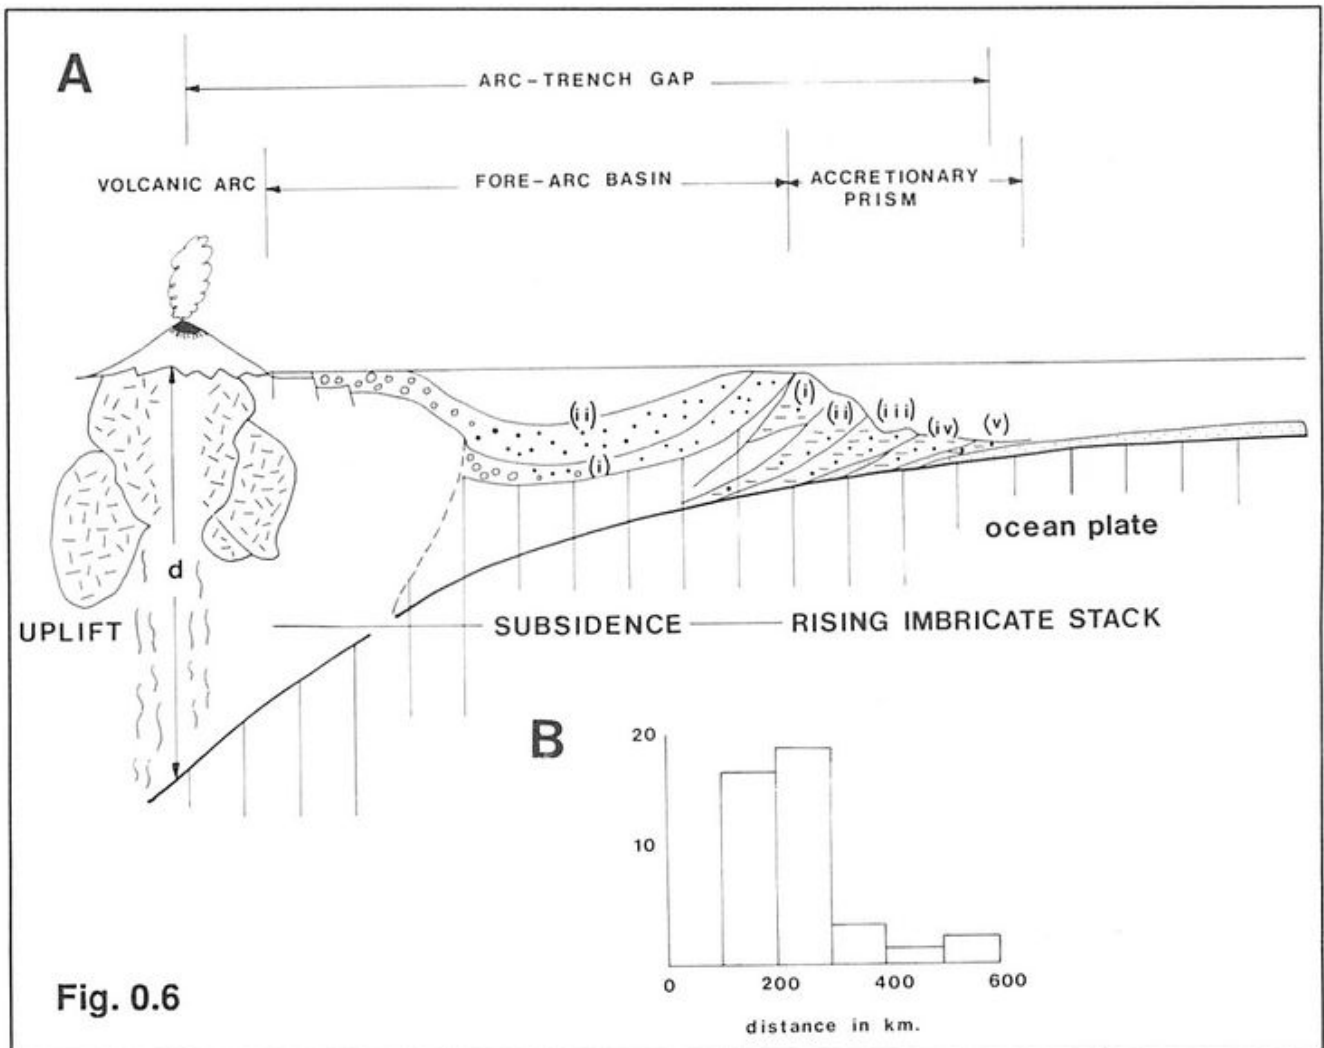

# File:GSG GLA FIG 00 06.jpg

From Earthwise

[Jump to navigation](#) [Jump to search](#)

- [File](#)
- [File history](#)
- [File usage](#)


## Summary

<b>description</b>	<p><b>English:</b> Figure 0.6. A, The detailed structural elements of a destructive margin, along with the spatial and vertical scales. In the accretionary prism the sequence (i),(ii) etc records the relative ages of the slices scraped off as the ocean plate descends beneath the continent. In the fore-arc basin (i),(ii) etc refers to the sequence of filling, which contrasts markedly with the accretion in the trench. d, the distance from the volcanic surface to the top of the descending plate, is normally 90 km. B, is a compilation of the distances between the arc and the trench taken from present-day systems.</p> <p>From: Lawson, J.D. and Weedon, D.S. (editors). 1992. <a href="#">Geological excursions around Glasgow &amp; Girvan</a>. Glasgow : Geological Society of Glasgow.</p>
<b>source</b>	Geological Society of Glasgow
<b>author</b>	Geological Society of Glasgow