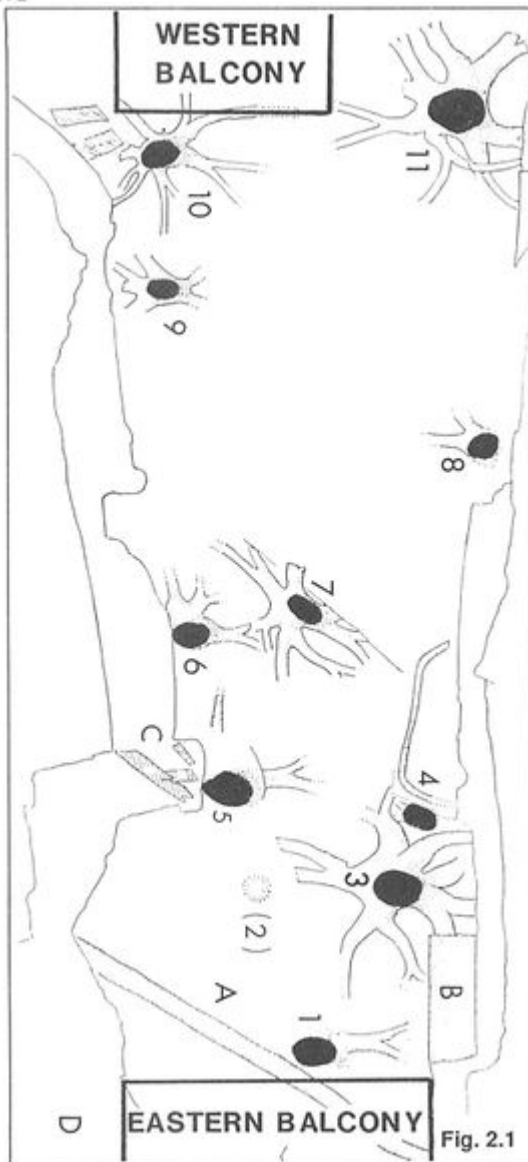

File:GSG GLA FIG 02 01.jpg

From Earthwise

[Jump to navigation](#) [Jump to search](#)

- [File](#)
- [File history](#)
- [File usage](#)



Summary

description	English: Figure 2.1. Ground plan of Fossil Grove. See text for explanation (After MacGregor and Walton 1972). From: Lawson, J.D. and Weedon, D.S. (editors). 1992. Geological excursions around Glasgow & Girvan . Glasgow : Geological Society of Glasgow.
source	Geological Society of Glasgow
author	Geological Society of Glasgow